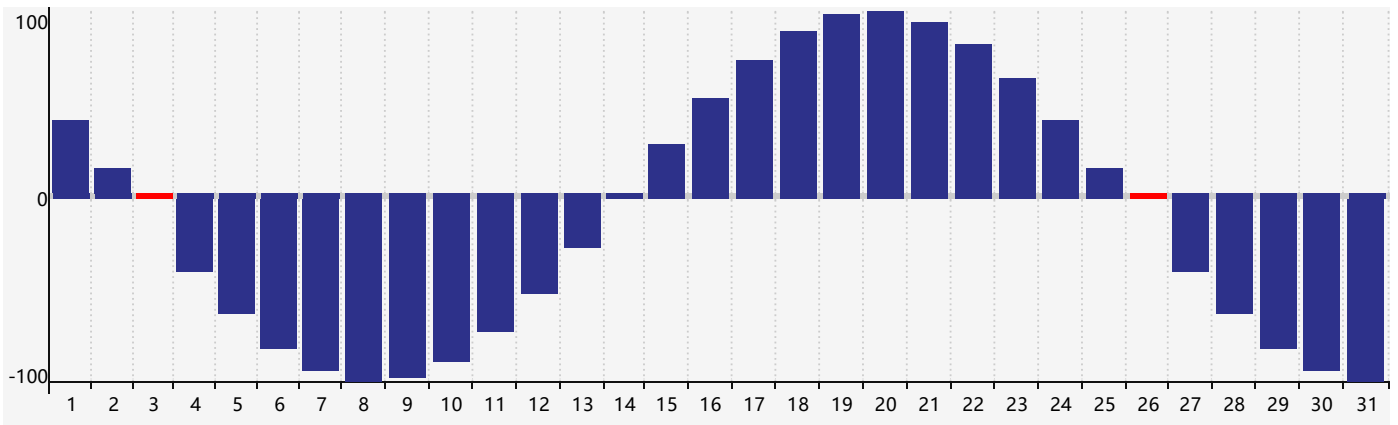

January 2017 Intellectual Biorhythm Charts

January 2017 Emotional Biorhythm Charts

January 2017 Physical Biorhythm Charts

January 2017

SUN	MON	TUE	WED	THU	FRI	SAT
1	2	3 Physical	4	5	6	7
8	9	10	11	12 Intellectual	13	14
15	16	17	18	19	20	21 Emotional
22	23	24	25	26 Physical	27	28
29	30	31	1	2	3	4