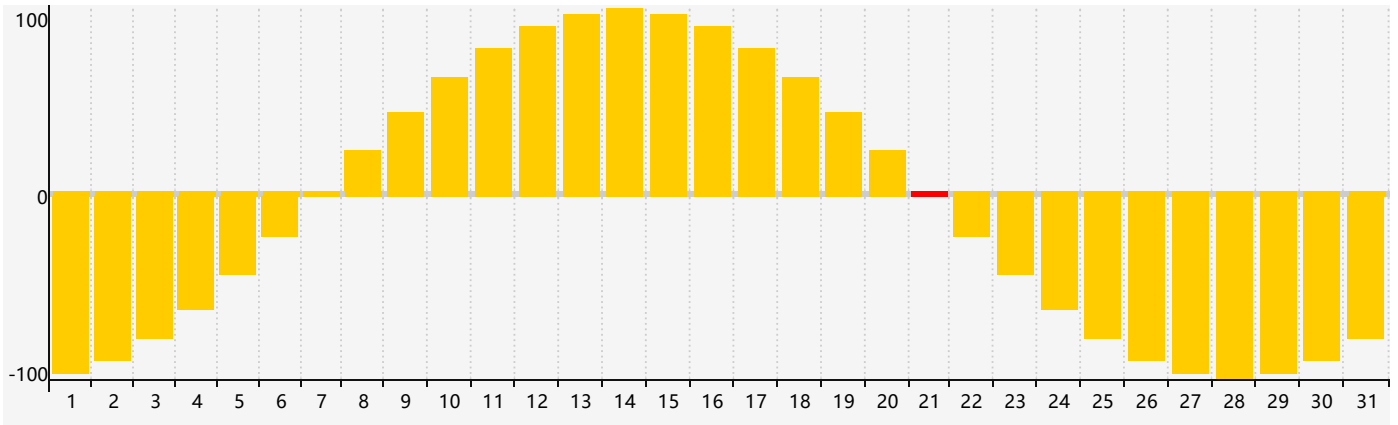

January 2017 Intellectual Biorhythm Charts

January 2017 Emotional Biorhythm Charts

January 2017 Physical Biorhythm Charts

January 2017

SUN	MON	TUE	WED	THU	FRI	SAT
1	2	3 Physical	4	5	6	7
8	9	10	11	12 Intellectual	13	14
15	16	17	18	19	20	21 Emotional
22	23	24	25	26 Physical	27	28
29	30	31	1	2	3	4