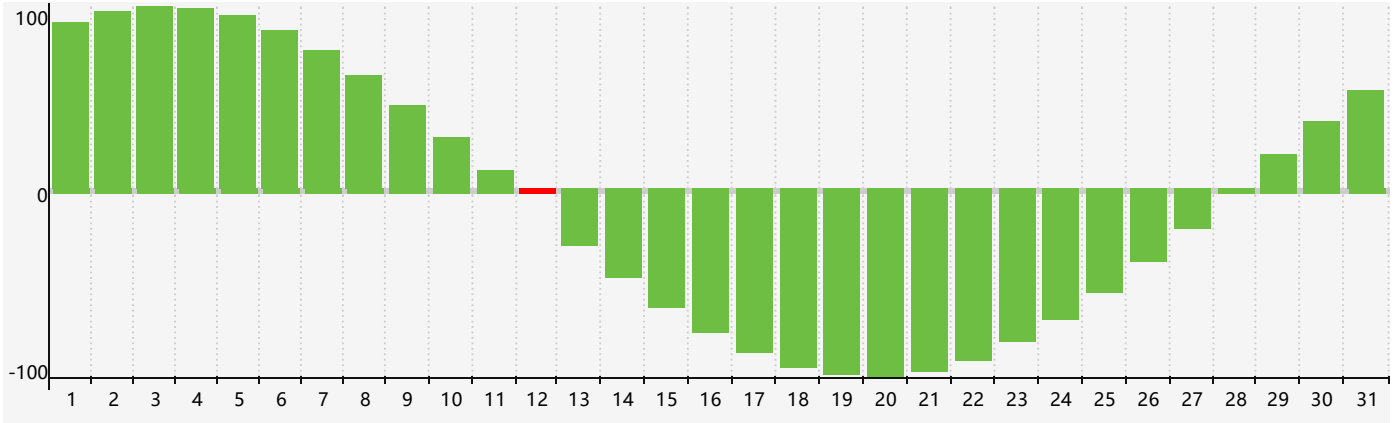

January 2017 Intellectual Biorhythm Charts

January 2017 Emotional Biorhythm Charts

January 2017 Physical Biorhythm Charts

January 2017

SUN	MON	TUE	WED	THU	FRI	SAT
1	2	3 Physical	4	5	6	7
8	9	10	11	12 Intellectual	13	14
15	16	17	18	19	20	21 Emotional
22	23	24	25	26 Physical	27	28
29	30	31	1	2	3	4