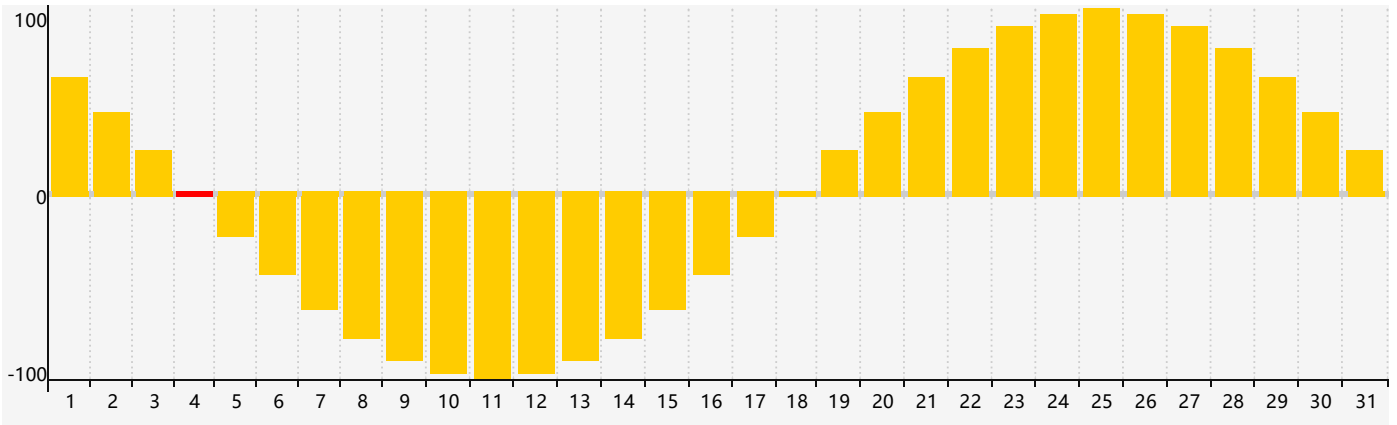

October 2017 Intellectual Biorhythm Charts

October 2017 Emotional Biorhythm Charts

October 2017 Physical Biorhythm Charts

October 2017

SUN	MON	TUE	WED	THU	FRI	SAT
<b style="color: red;">1 	2 	3 	4 Emotional 	5 	6 Physical 	<b style="color: red;">7 
<b style="color: red;">8 	9 Intellectual 	10 	11 	12 	13 	<b style="color: red;">14 
<b style="color: red;">15 	16 	17 	18 	19 	20 	<b style="color: red;">21 
<b style="color: red;">22 	23 	24 	25 	26 	27 	<b style="color: red;">28 
<b style="color: red;">29 Physical 	30 	31 	1 Emotional 	2 	3 	4 