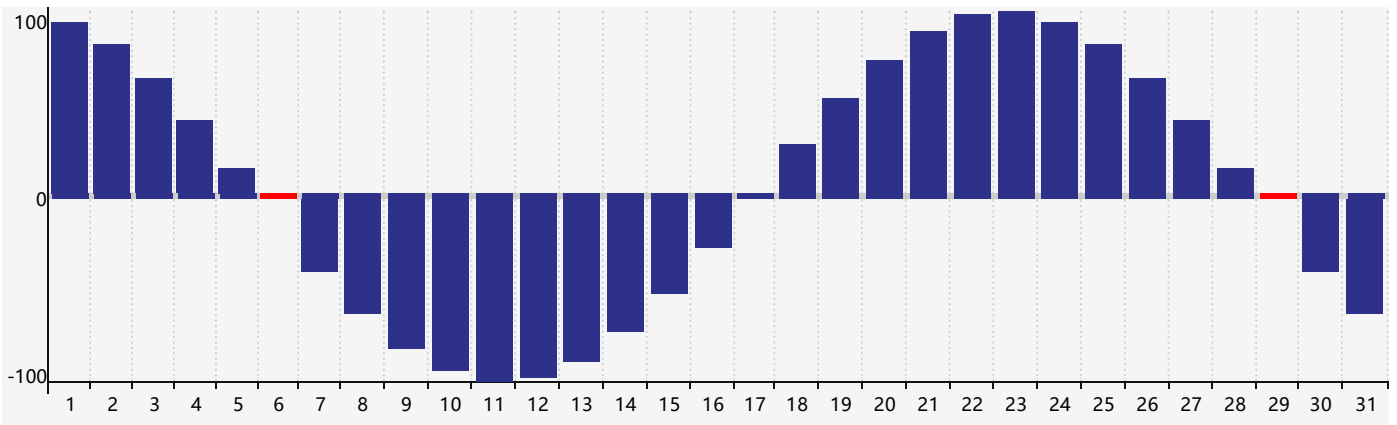

October 2017 Intellectual Biorhythm Charts

October 2017 Emotional Biorhythm Charts

October 2017 Physical Biorhythm Charts

October 2017

SUN	MON	TUE	WED	THU	FRI	SAT
<b style="color: red;">1 	2 	3 	4 Emotional 	5 	6 Physical 	<b style="color: red;">7 
<b style="color: red;">8 	9 Intellectual 	10 	11 	12 	13 	<b style="color: red;">14 
<b style="color: red;">15 	16 	17 	18 	19 	20 	<b style="color: red;">21 
<b style="color: red;">22 	23 	24 	25 	26 	27 	<b style="color: red;">28 
<b style="color: red;">29 Physical 	30 	31 	1 Emotional 	2 	3 	4 