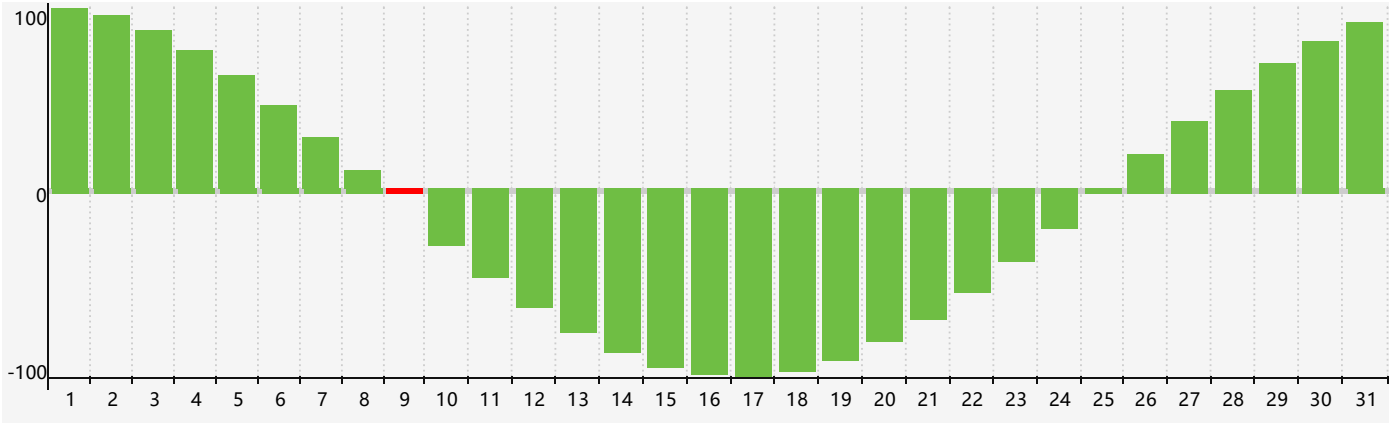

October 2017 Intellectual Biorhythm Charts

October 2017 Emotional Biorhythm Charts

October 2017 Physical Biorhythm Charts

October 2017

SUN	MON	TUE	WED	THU	FRI	SAT
<b style="color: red;">1 	2 	3 	4 Emotional 	5 	6 Physical 	<b style="color: red;">7 
<b style="color: red;">8 	9 Intellectual 	10 	11 	12 	13 	<b style="color: red;">14 
<b style="color: red;">15 	16 	17 	18 	19 	20 	<b style="color: red;">21 
<b style="color: red;">22 	23 	24 	25 	26 	27 	<b style="color: red;">28 
<b style="color: red;">29 Physical 	30 	31 	1 Emotional 	2 	3 	4 