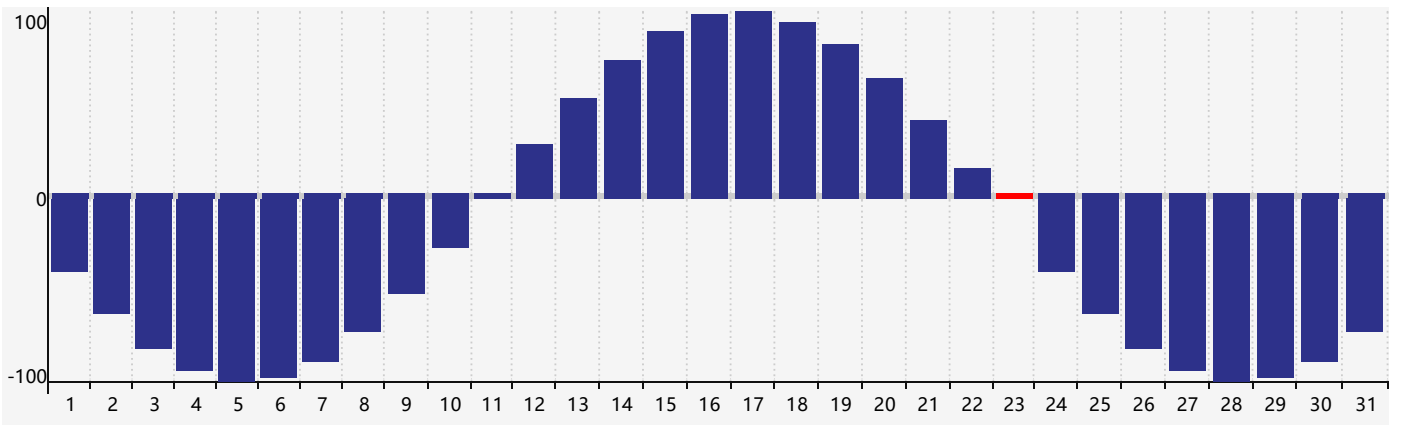

October 2017 Intellectual Biorhythm Charts

October 2017 Emotional Biorhythm Charts

October 2017 Physical Biorhythm Charts

October 2017

SUN	MON	TUE	WED	THU	FRI	SAT
1	2	3	4	5	6	7
8	9	10 Intellectual	11	12	13	14
15	16	17	18	19	20	21
22	23 Physical	24	25	26 Emotional	27	28
29	30	31	1	2	3	4