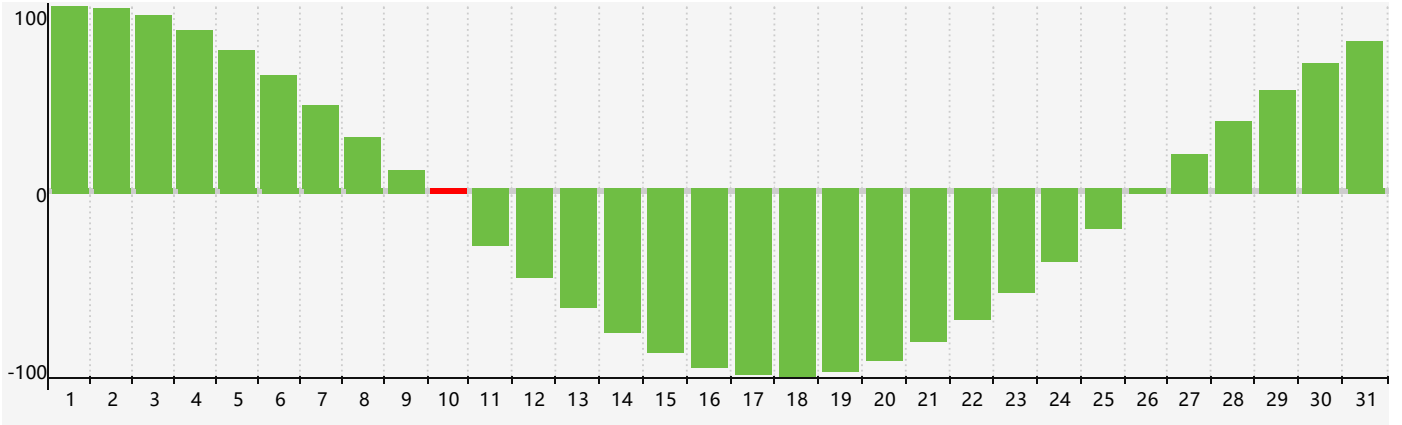

October 2017 Intellectual Biorhythm Charts

October 2017 Emotional Biorhythm Charts

October 2017 Physical Biorhythm Charts

October 2017

SUN	MON	TUE	WED	THU	FRI	SAT
1	2	3	4	5	6	7
8	9	10 Intellectual	11	12	13	14
15	16	17	18	19	20	21
22	23 Physical	24	25	26 Emotional	27	28
29	30	31	1	2	3	4