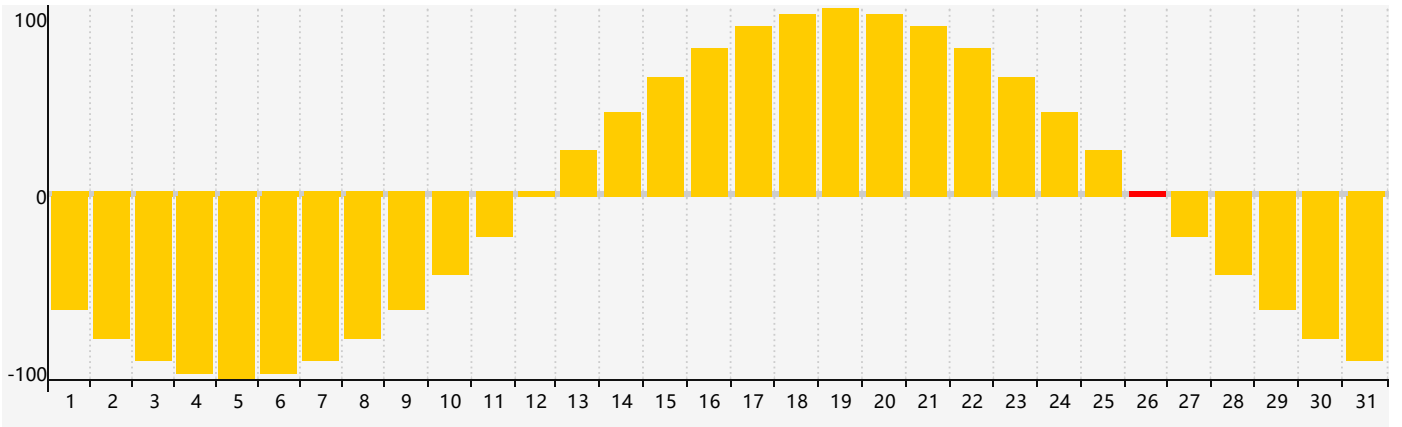

October 2017 Intellectual Biorhythm Charts

October 2017 Emotional Biorhythm Charts

October 2017 Physical Biorhythm Charts

October 2017

SUN	MON	TUE	WED	THU	FRI	SAT
1	2	3	4	5	6	7
8	9	10 Intellectual	11	12	13	14
15	16	17	18	19	20	21
22	23 Physical	24	25	26 Emotional	27	28
29	30	31	1	2	3	4