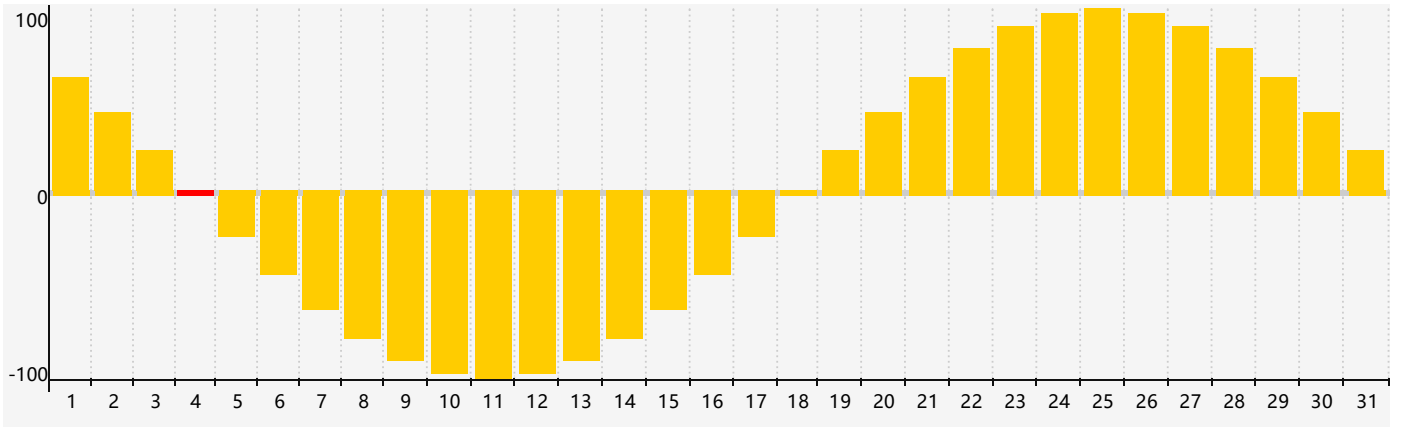

October 2017 Emotional Biorhythm Charts

October 2017

SUN	MON	TUE	WED	THU	FRI	SAT
1	2	3	4 <small>Emotional</small>	5	6	7
8	9	10	11	12	13	14
15	16	17	18	19	20	21
22	23	24	25	26	27	28
29	30	31	1 <small>Emotional</small>	2	3	4