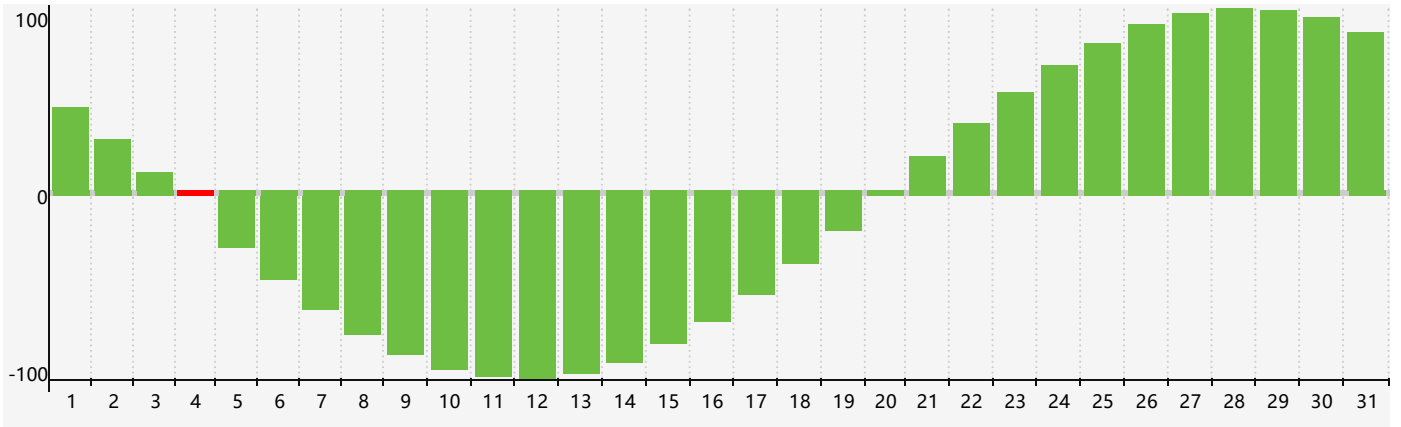

October 2017 Intellectual Biorhythm Charts

October 2017

| SUN | MON | TUE | WED | THU | FRI | SAT |
|-----------|-----------|-----------|--|-----------|-----------|-----------|
| 1 | 2 | 3 | 4 Intellectual | 5 | 6 | 7 |
| 8 | 9 | 10 | 11 | 12 | 13 | 14 |
| 15 | 16 | 17 | 18 | 19 | 20 | 21 |
| 22 | 23 | 24 | 25 | 26 | 27 | 28 |
| 29 | 30 | 31 | 1 | 2 | 3 | 4 |