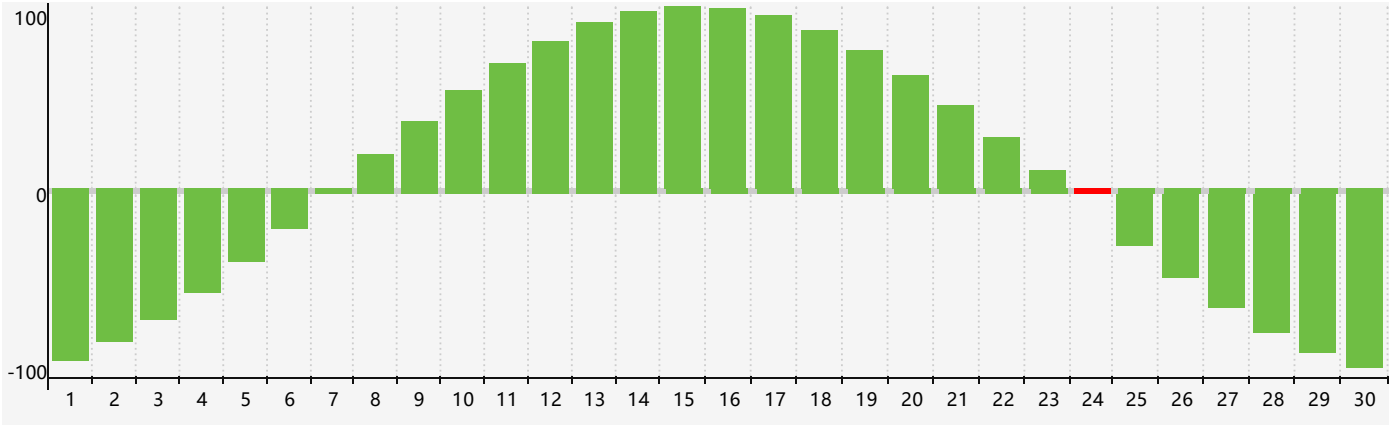

November 2017 Intellectual Biorhythm Charts

November 2017 Emotional Biorhythm Charts

November 2017 Physical Biorhythm Charts

November 2017

SUN	MON	TUE	WED	THU	FRI	SAT
29 	30 	31 	1 	2 	3 	4 
5 	6 	7 	8 	9 	10 	11 
12 Emotional 	13 	14 	15 	16 Physical 	17 	18 
19 	20 	21 	22 	23 	24 Intellectual 	25 
26 	27 	28 	29 	30 	1 	2 