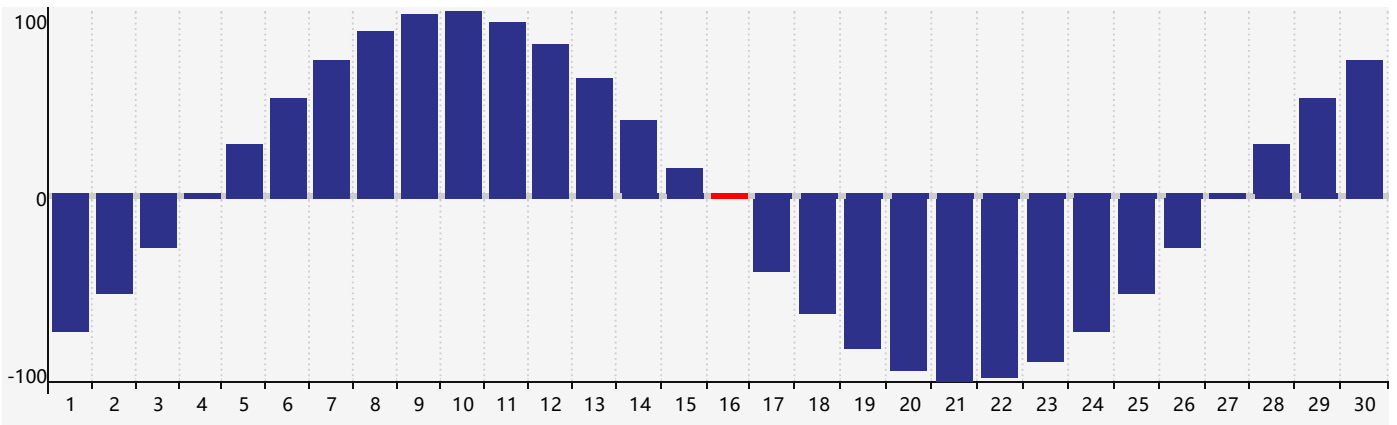

November 2017 Intellectual Biorhythm Charts

November 2017 Emotional Biorhythm Charts

November 2017 Physical Biorhythm Charts

November 2017

SUN	MON	TUE	WED	THU	FRI	SAT
29 	30 	31 	1 	2 	3 	4 
5 	6 	7 	8 	9 	10 	11 
12 Emotional 	13 	14 	15 	16 Physical 	17 	18 
19 	20 	21 	22 	23 	24 Intellectual 	25 
26 	27 	28 	29 	30 	1 	2 