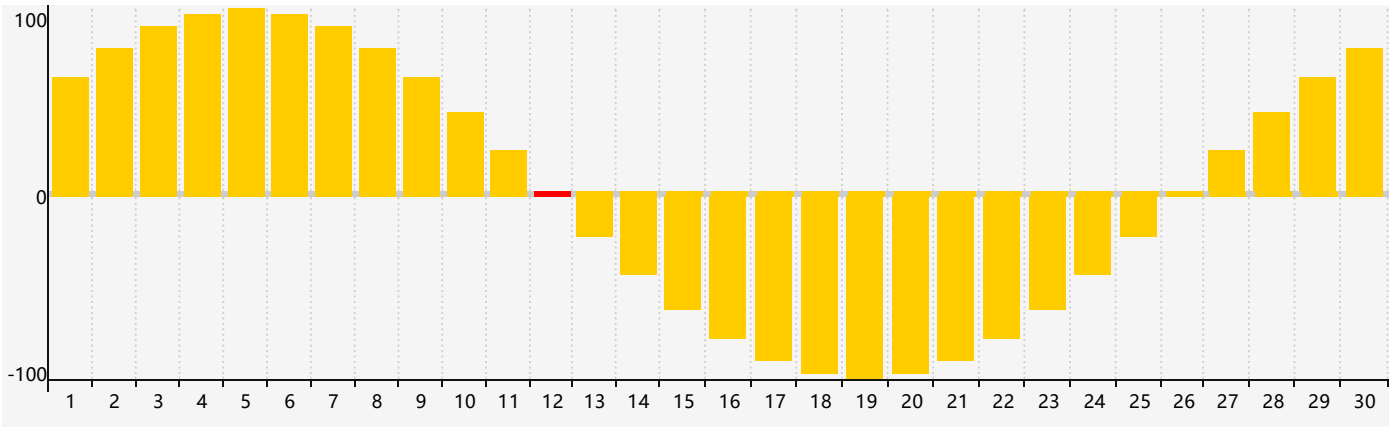

November 2017 Intellectual Biorhythm Charts

November 2017 Emotional Biorhythm Charts

November 2017 Physical Biorhythm Charts

November 2017

SUN	MON	TUE	WED	THU	FRI	SAT
29 	30 	31 	1 	2 	3 	4 
5 	6 	7 	8 	9 	10 	11 
12 Emotional 	13 	14 	15 	16 Physical 	17 	18 
19 	20 	21 	22 	23 	24 Intellectual 	25 
26 	27 	28 	29 	30 	1 	2 