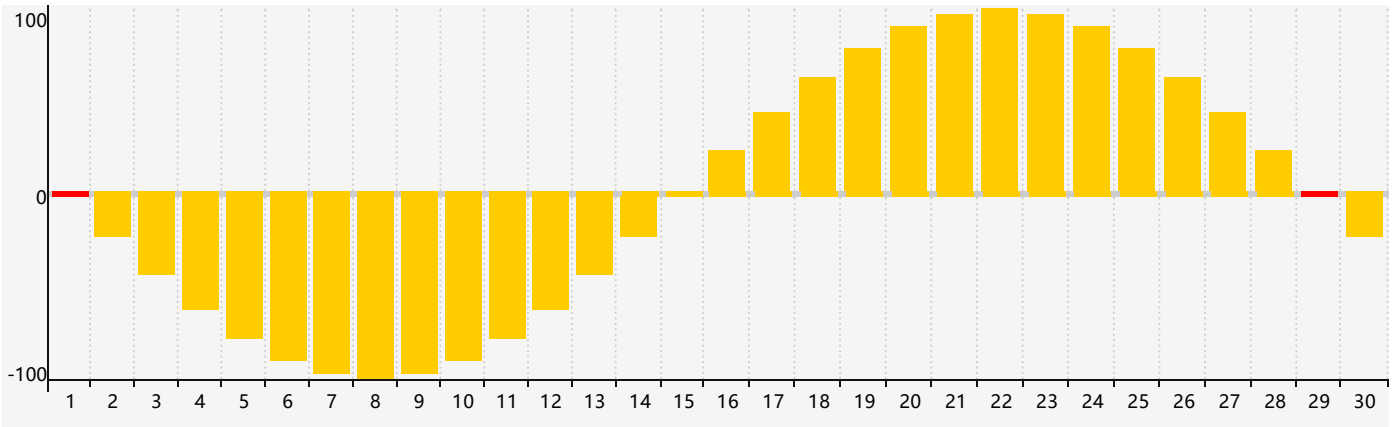

November 2017 Intellectual Biorhythm Charts

November 2017 Emotional Biorhythm Charts

November 2017 Physical Biorhythm Charts

November 2017

SUN	MON	TUE	WED	THU	FRI	SAT
29	30	31	1 Emotional	2	3	4
5	6	7	8	9	10	11
12	13	14	15	16	17	18
19 Physical	20 Intellectual	21	22	23	24	25
26	27	28	29 Emotional	30	1	2