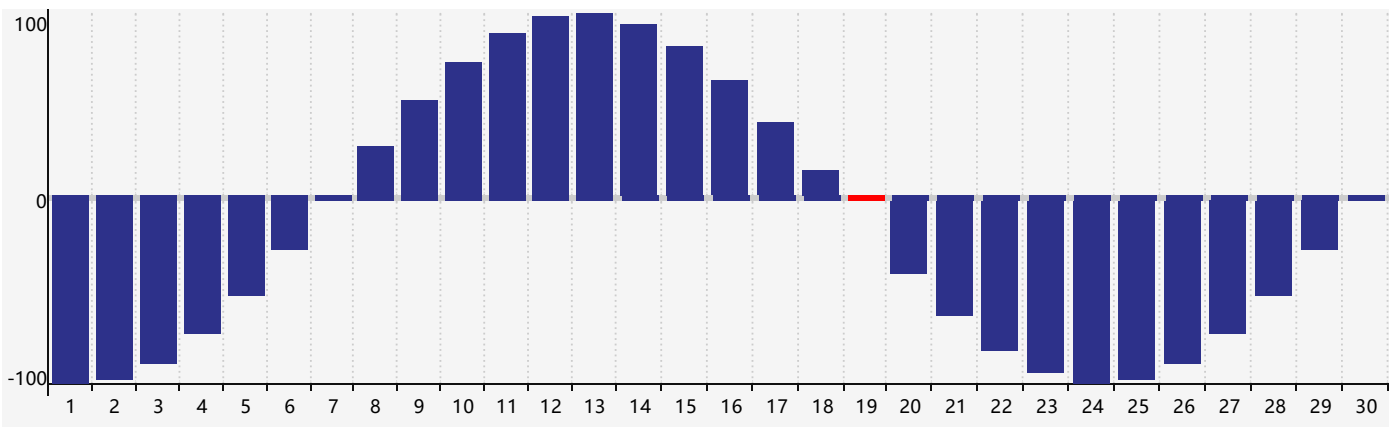

November 2017 Intellectual Biorhythm Charts

November 2017 Emotional Biorhythm Charts

November 2017 Physical Biorhythm Charts

November 2017

SUN	MON	TUE	WED	THU	FRI	SAT
29	30	31	1 Emotional	2	3	4
5	6	7	8	9	10	11
12	13	14	15	16	17	18
19 Physical	20 Intellectual	21	22	23	24	25
26	27	28	29 Emotional	30	1	2