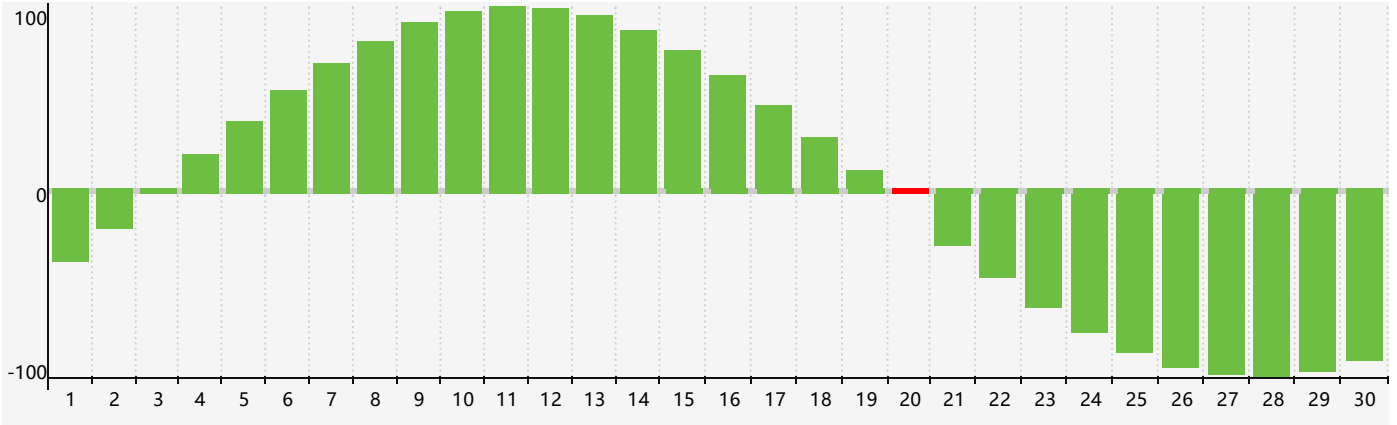

November 2017 Intellectual Biorhythm Charts

November 2017 Emotional Biorhythm Charts

November 2017 Physical Biorhythm Charts

November 2017

SUN	MON	TUE	WED	THU	FRI	SAT
29	30	31	1 Emotional	2	3	4
5	6	7	8	9	10	11
12	13	14	15	16	17	18
19 Physical	20 Intellectual	21	22	23	24	25
26	27	28	29 Emotional	30	1	2