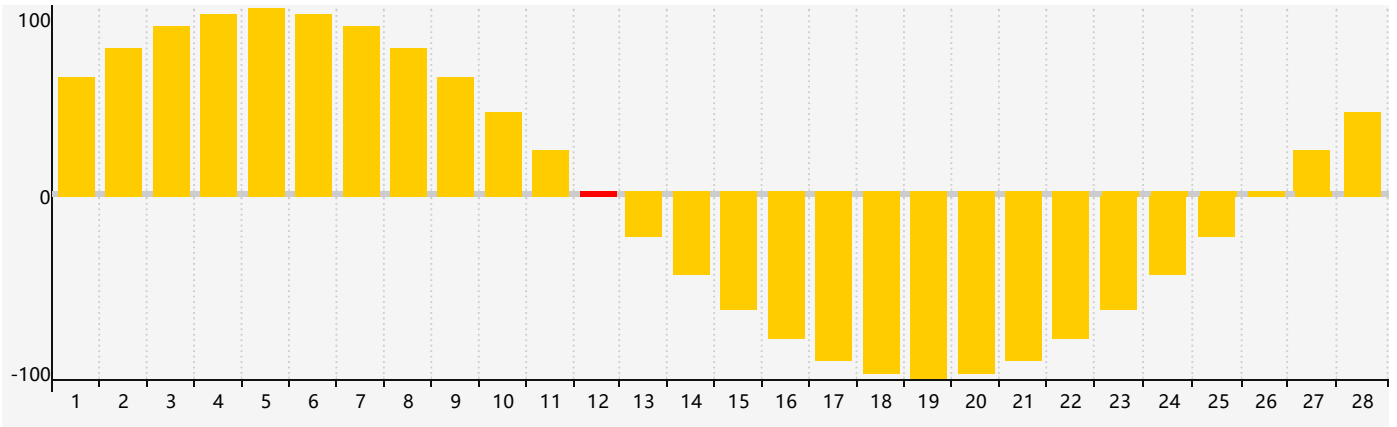

February 2017 Intellectual Biorhythm Charts

February 2017 Emotional Biorhythm Charts

February 2017 Physical Biorhythm Charts

February 2017

| SUN | MON | TUE | WED | THU | FRI | SAT |
|--------------------------------|-----------------------------------|------------------------------|-----|------------------------------|-----|----------------------------------|
| 29 | 30 <small>Intellectual</small> | 31 | 1 | 2 | 3 | 4 |
| 5 | 6 | 7 <small>Physical</small> | 8 | 9 | 10 | 11 |
| 12 <small>Emotional</small> | 13 | 14 | 15 | 16 | 17 | 18 |
| 19 | 20 | 21 | 22 | 23 | 24 | 25 |
| 26 | 27 | 28 | 1 | 2 <small>Physical</small> | 3 | 4 <small>Intellectual</small> |