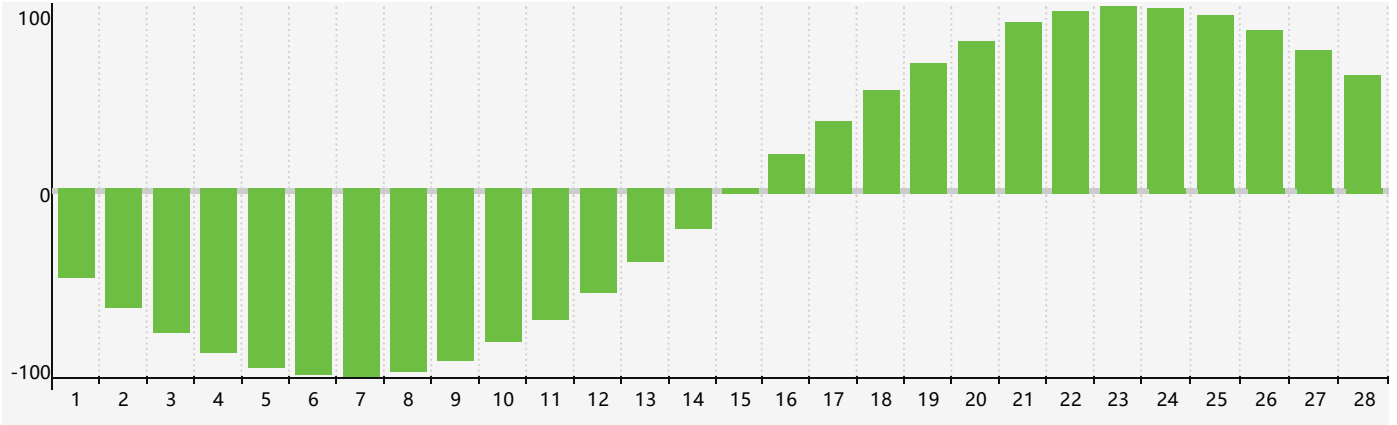

February 2017 Intellectual Biorhythm Charts

February 2017 Emotional Biorhythm Charts

February 2017 Physical Biorhythm Charts

February 2017

| SUN | MON | TUE | WED | THU | FRI | SAT |
|--------------------------------|-----------------------------------|------------------------------|-----|------------------------------|-----|----------------------------------|
| 29 | 30 <small>Intellectual</small> | 31 | 1 | 2 | 3 | 4 |
| 5 | 6 | 7 <small>Physical</small> | 8 | 9 | 10 | 11 |
| 12 <small>Emotional</small> | 13 | 14 | 15 | 16 | 17 | 18 |
| 19 | 20 | 21 | 22 | 23 | 24 | 25 |
| 26 | 27 | 28 | 1 | 2 <small>Physical</small> | 3 | 4 <small>Intellectual</small> |