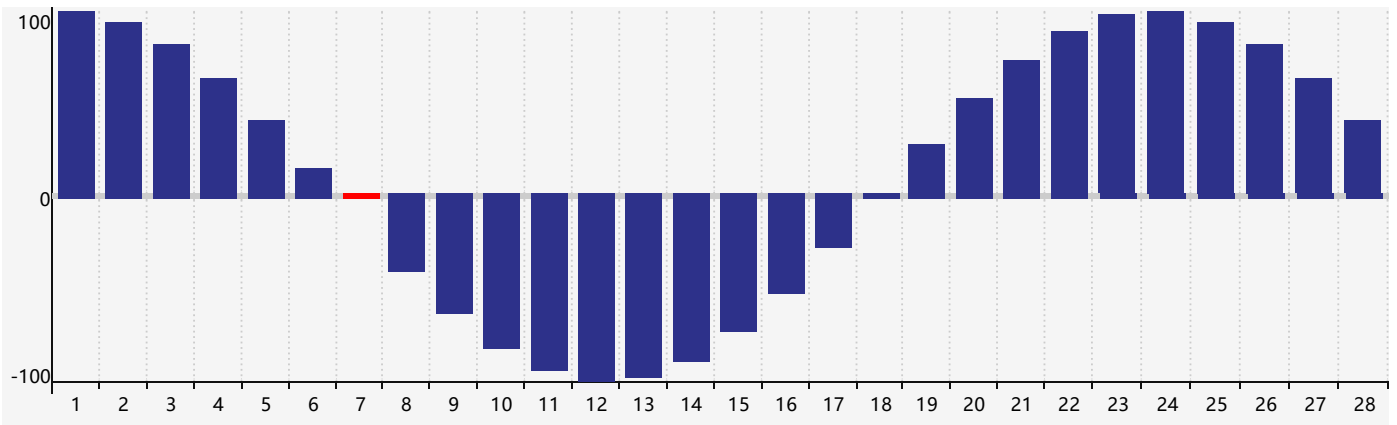

February 2017 Intellectual Biorhythm Charts

February 2017 Emotional Biorhythm Charts

February 2017 Physical Biorhythm Charts

February 2017

| SUN | MON | TUE | WED | THU | FRI | SAT |
|--------------------------------|-----------------------------------|------------------------------|-----|------------------------------|-----|----------------------------------|
| 29 | 30 <small>Intellectual</small> | 31 | 1 | 2 | 3 | 4 |
| 5 | 6 | 7 <small>Physical</small> | 8 | 9 | 10 | 11 |
| 12 <small>Emotional</small> | 13 | 14 | 15 | 16 | 17 | 18 |
| 19 | 20 | 21 | 22 | 23 | 24 | 25 |
| 26 | 27 | 28 | 1 | 2 <small>Physical</small> | 3 | 4 <small>Intellectual</small> |