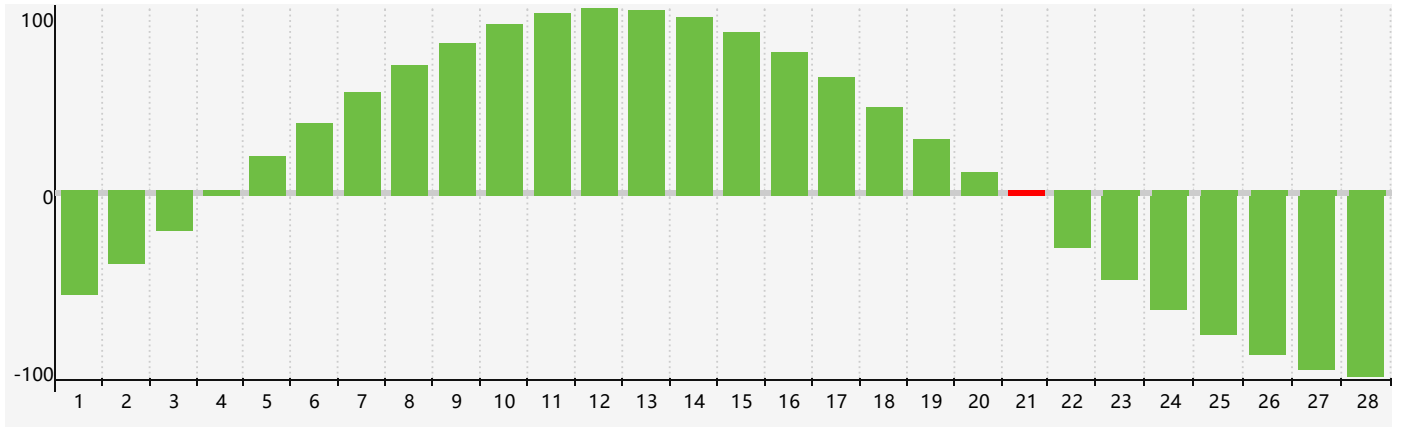

February 2017 Intellectual Biorhythm Charts

February 2017

SUN	MON	TUE	WED	THU	FRI	SAT
29	30	31	1	2	3	4
5	6	7	8	9	10	11
12	13	14	15	16	17	18
19	20	21 Intellectual	22	23	24	25
26	27	28	1	2	3	4