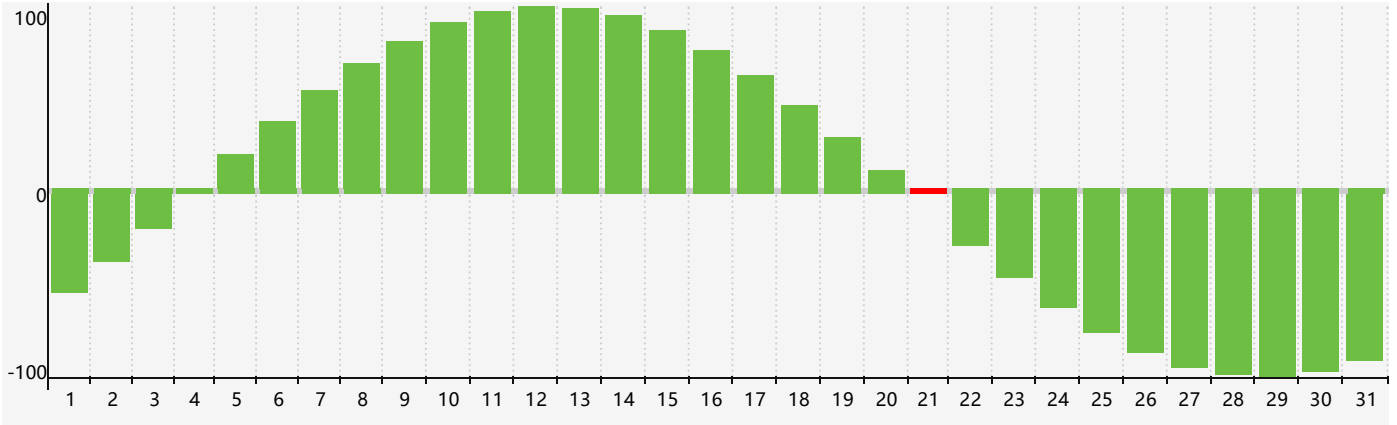

March 2017 Intellectual Biorhythm Charts

March 2017 Emotional Biorhythm Charts

March 2017 Physical Biorhythm Charts

March 2017

SUN	MON	TUE	WED	THU	FRI	SAT
26 	27 	28 	1 	2 	3 	4 
5 Emotional 	6 	7 	8 	9 	10 	11 
12 Physical 	13 	14 	15 	16 	17 	18 
19 	20 	21 Intellectual 	22 	23 	24 	25 
26 	27 	28 	29 	30 	31 	1 