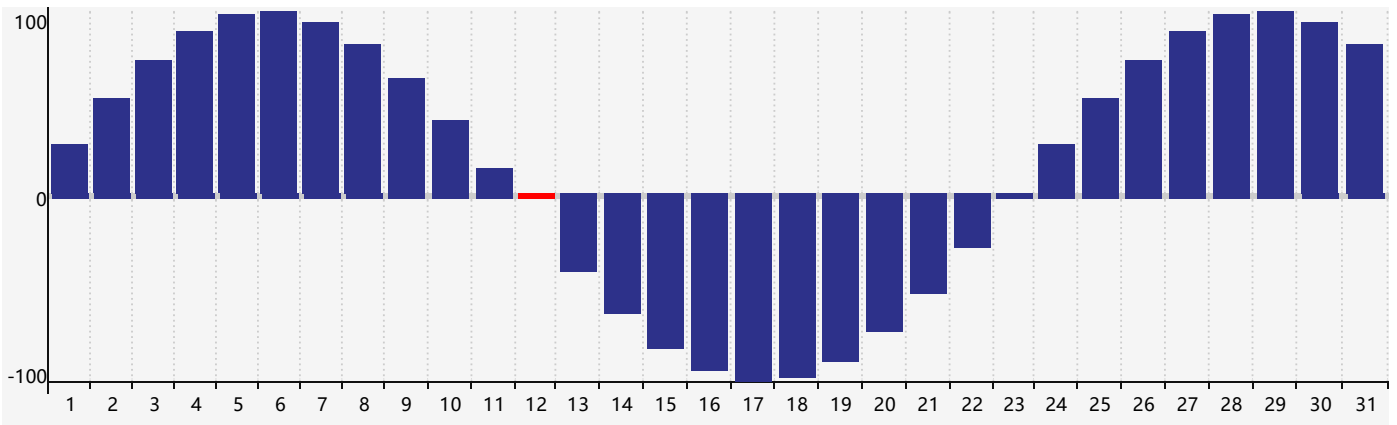

March 2017 Intellectual Biorhythm Charts

March 2017 Emotional Biorhythm Charts

March 2017 Physical Biorhythm Charts

March 2017

SUN	MON	TUE	WED	THU	FRI	SAT
26 	27 	28 	1 	2 	3 	4 
5 Emotional 	6 	7 	8 	9 	10 	11 
12 Physical 	13 	14 	15 	16 	17 	18 
19 	20 	21 Intellectual 	22 	23 	24 	25 
26 	27 	28 	29 	30 	31 	1 