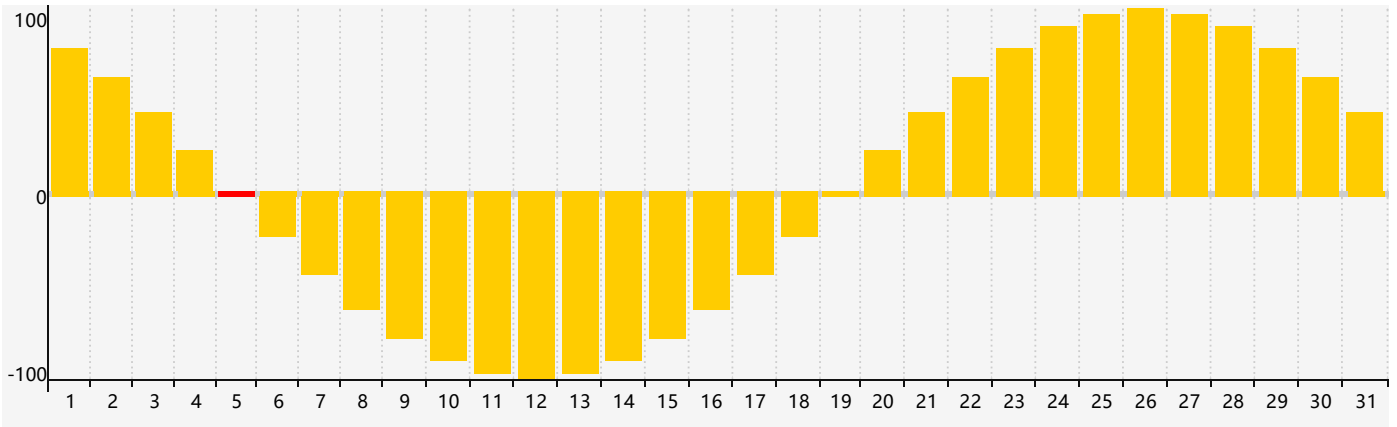

March 2017 Intellectual Biorhythm Charts

March 2017 Emotional Biorhythm Charts

March 2017 Physical Biorhythm Charts

March 2017

SUN	MON	TUE	WED	THU	FRI	SAT
26 	27 	28 	1 	2 	3 	4 
5 Emotional 	6 	7 	8 	9 	10 	11 
12 Physical 	13 	14 	15 	16 	17 	18 
19 	20 	21 Intellectual 	22 	23 	24 	25 
26 	27 	28 	29 	30 	31 	1 