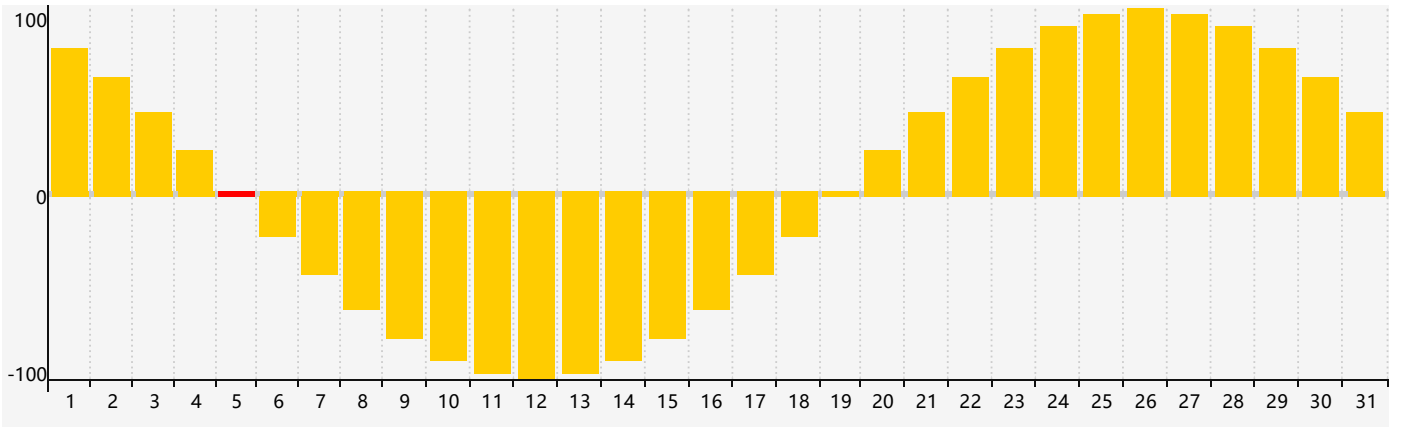

March 2017 Intellectual Biorhythm Charts

March 2017 Emotional Biorhythm Charts

March 2017 Physical Biorhythm Charts

March 2017

SUN	MON	TUE	WED	THU	FRI	SAT
26 	27 	28 	1 	2 	3 	4 
5 Emotional 	6 	7 Physical 	8 	9 	10 	11 Intellectual 
12 	13 	14 	15 	16 	17 	18 
19 	20 	21 	22 	23 	24 	25 
26 	27 	28 	29 	30 Physical 	31 	1 