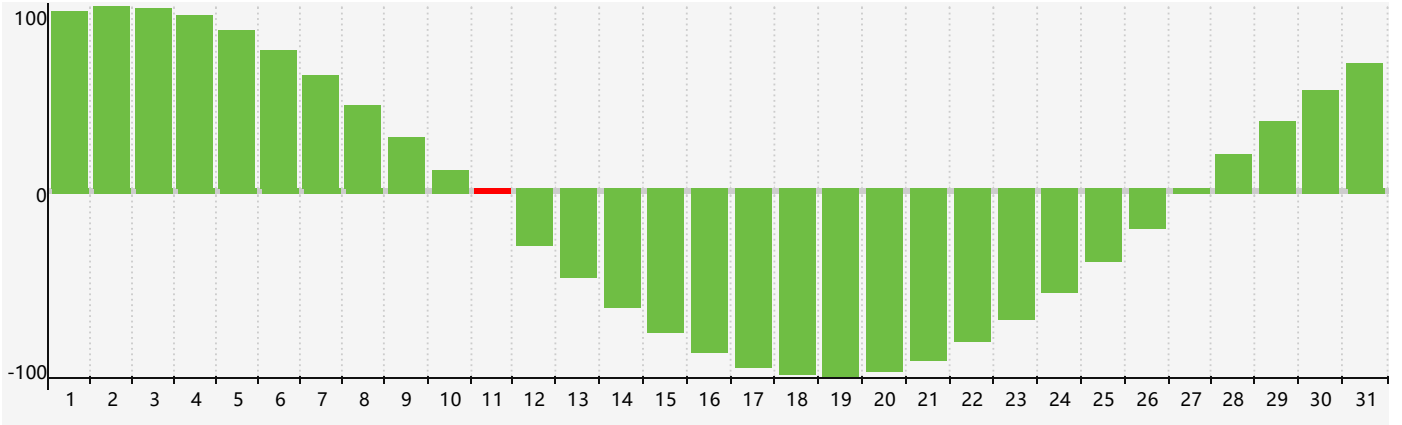

March 2017 Intellectual Biorhythm Charts

March 2017 Emotional Biorhythm Charts

March 2017 Physical Biorhythm Charts

March 2017

SUN	MON	TUE	WED	THU	FRI	SAT
26 	27 	28 	1 	2 	3 	4 
5 Emotional 	6 	7 Physical 	8 	9 	10 	11 Intellectual 
12 	13 	14 	15 	16 	17 	18 
19 	20 	21 	22 	23 	24 	25 
26 	27 	28 	29 	30 Physical 	31 	1 