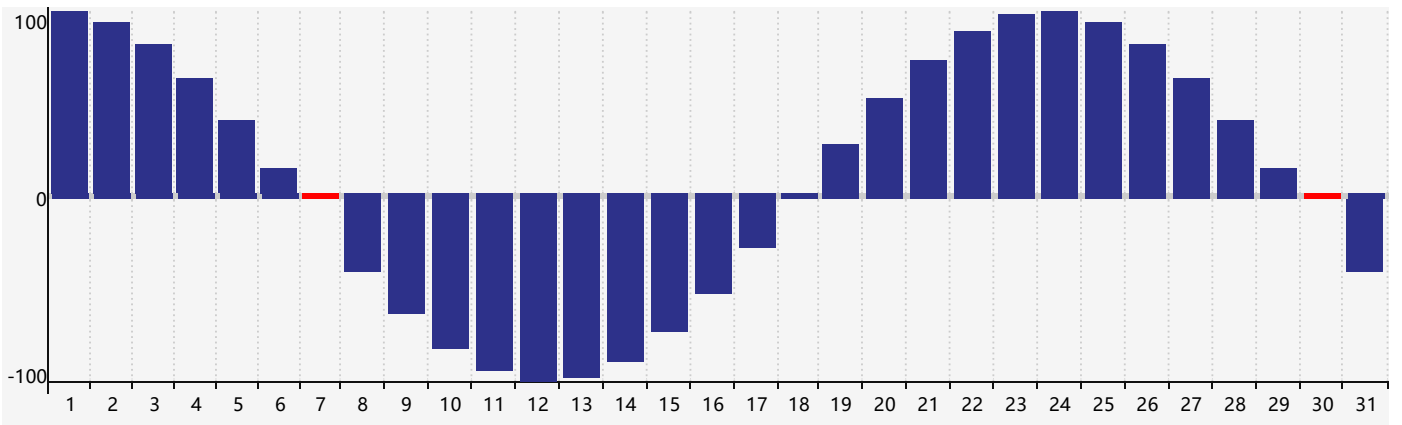

March 2017 Intellectual Biorhythm Charts

March 2017 Emotional Biorhythm Charts

March 2017 Physical Biorhythm Charts

March 2017

SUN	MON	TUE	WED	THU	FRI	SAT
26 	27 	28 	1 	2 	3 	4 
5 Emotional 	6 	7 Physical 	8 	9 	10 	11 Intellectual 
12 	13 	14 	15 	16 	17 	18 
19 	20 	21 	22 	23 	24 	25 
26 	27 	28 	29 	30 Physical 	31 	1 