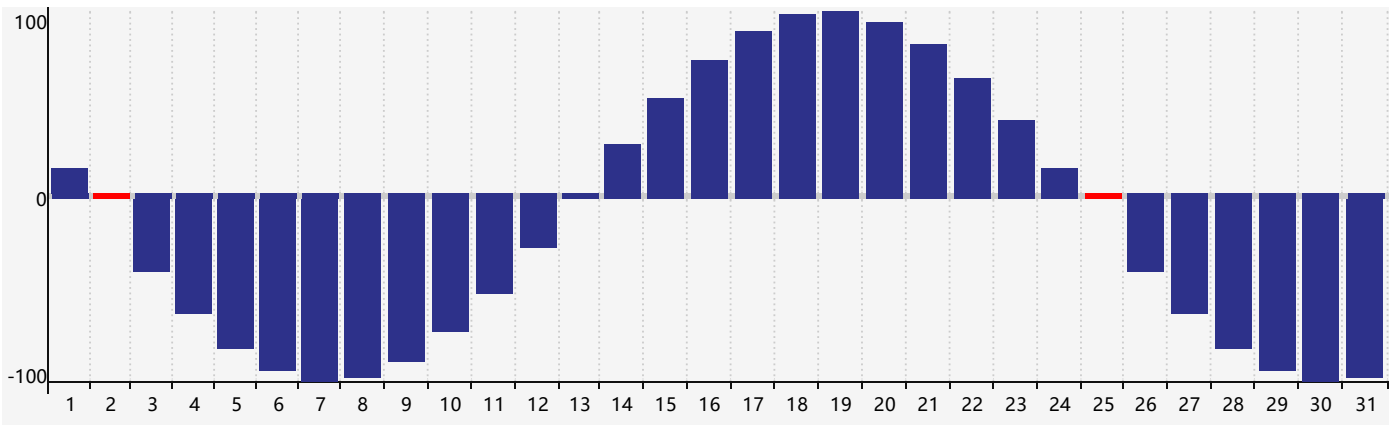

March 2017 Intellectual Biorhythm Charts

March 2017 Emotional Biorhythm Charts

March 2017 Physical Biorhythm Charts

March 2017

SUN	MON	TUE	WED	THU	FRI	SAT
26	27	28	1	2 Physical	3 Intellectual	4
5	6	7	8	9	10	11
12	13	14	15	16	17	18
19	20	21 Emotional	22	23	24	25 Physical
26	27	28	29	30	31	1