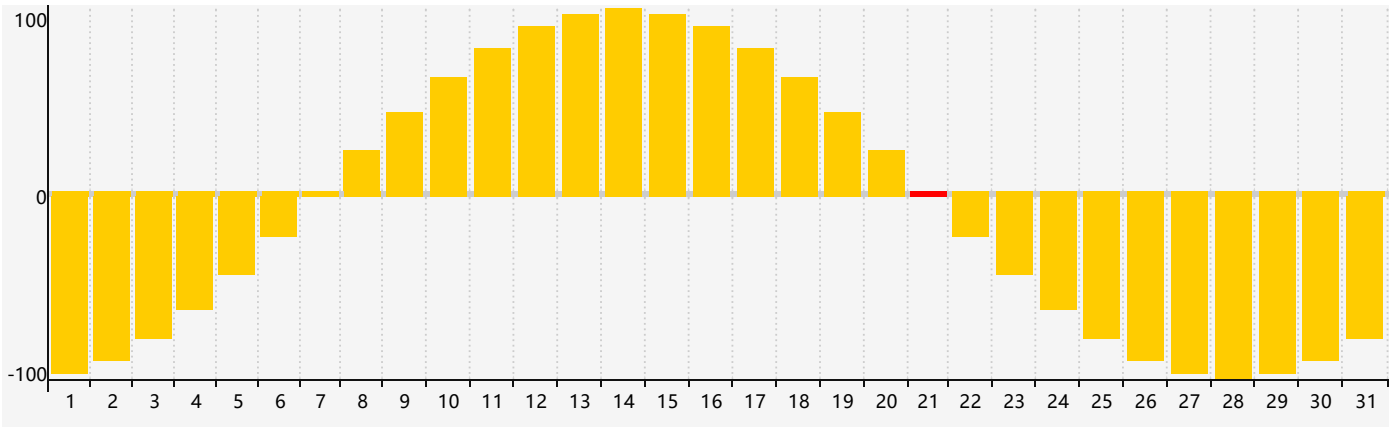

March 2017 Intellectual Biorhythm Charts

March 2017 Emotional Biorhythm Charts

March 2017 Physical Biorhythm Charts

March 2017

SUN	MON	TUE	WED	THU	FRI	SAT
26	27	28	1	2 Physical	3 Intellectual	4
5	6	7	8	9	10	11
12	13	14	15	16	17	18
19	20	21 Emotional	22	23	24	25 Physical
26	27	28	29	30	31	1