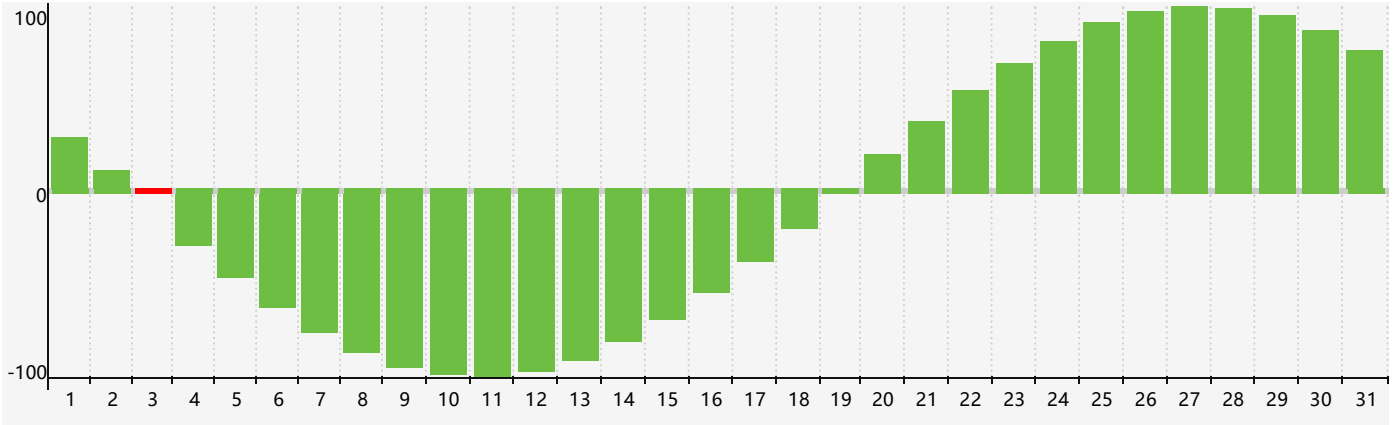

March 2017 Intellectual Biorhythm Charts

March 2017 Emotional Biorhythm Charts

March 2017 Physical Biorhythm Charts

March 2017

SUN	MON	TUE	WED	THU	FRI	SAT
26	27	28	1	2 Physical	3 Intellectual	4
5	6	7	8	9	10	11
12	13	14	15	16	17	18
19	20	21 Emotional	22	23	24	25 Physical
26	27	28	29	30	31	1