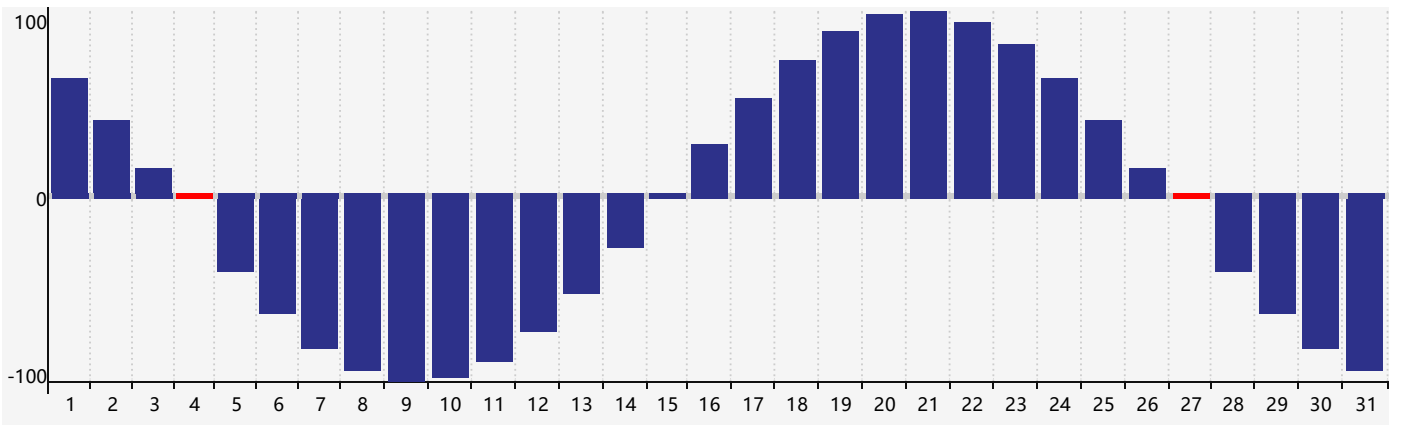

March 2017 Intellectual Biorhythm Charts

March 2017 Emotional Biorhythm Charts

March 2017 Physical Biorhythm Charts

March 2017

SUN	MON	TUE	WED	THU	FRI	SAT
26	27	28	1	2	3	4 Physical
5	6	7	8	9 Emotional	10	11
12	13	14 Intellectual	15	16	17	18
19	20	21	22	23	24	25
26	27 Physical	28	29	30	31	1