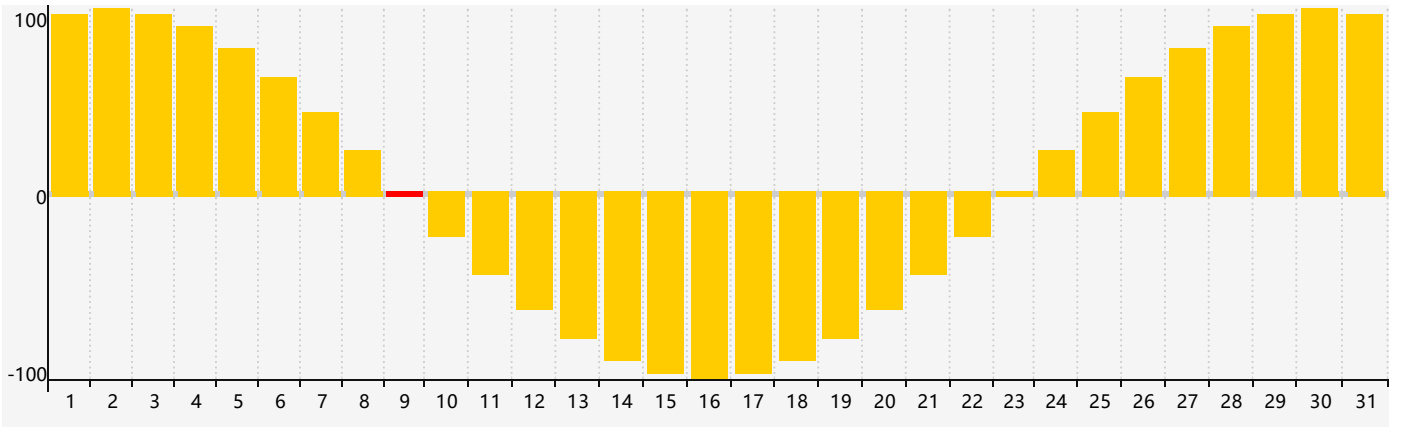

March 2017 Intellectual Biorhythm Charts

March 2017 Emotional Biorhythm Charts

March 2017 Physical Biorhythm Charts

March 2017

SUN	MON	TUE	WED	THU	FRI	SAT
26	27	28	1	2	3	4 Physical
5	6	7	8	9 Emotional	10	11
12	13	14 Intellectual	15	16	17	18
19	20	21	22	23	24	25
26	27 Physical	28	29	30	31	1