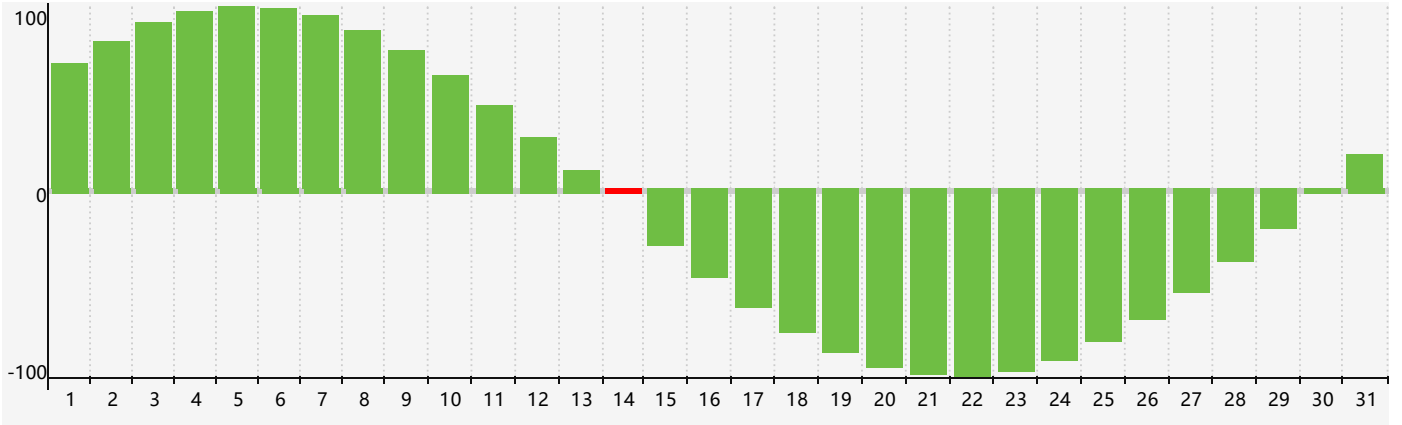

March 2017 Intellectual Biorhythm Charts

March 2017 Emotional Biorhythm Charts

March 2017 Physical Biorhythm Charts

March 2017

SUN	MON	TUE	WED	THU	FRI	SAT
26	27	28	1	2	3	4 Physical
5	6	7	8	9 Emotional	10	11
12	13	14 Intellectual	15	16	17	18
19	20	21	22	23	24	25
26	27 Physical	28	29	30	31	1