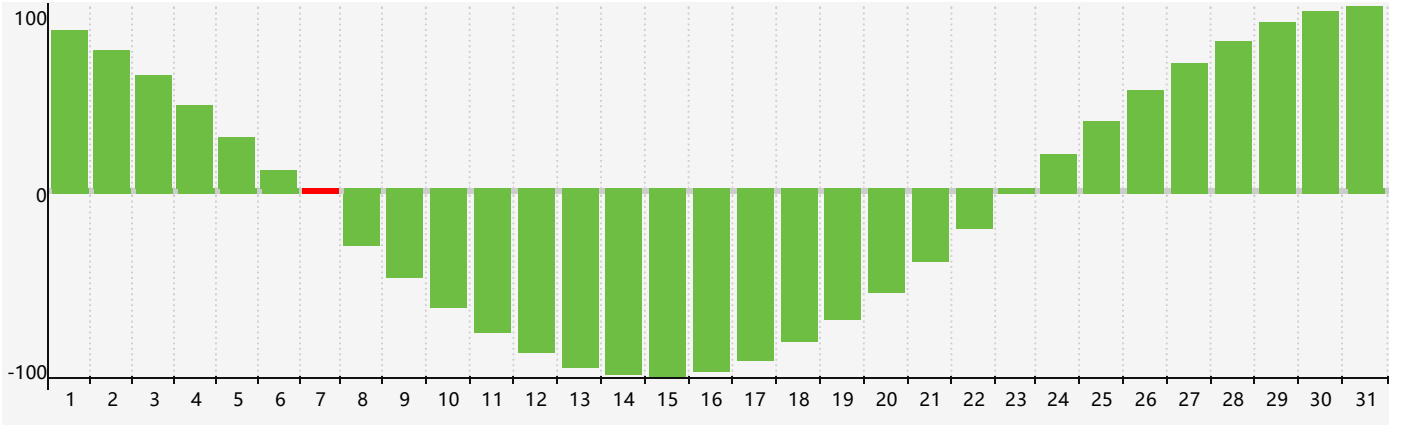

March 2017 Intellectual Biorhythm Charts

March 2017 Emotional Biorhythm Charts

March 2017 Physical Biorhythm Charts

March 2017

| SUN | MON | TUE | WED | THU | FRI | SAT |
|-----|-----|----------------------------------|-------------------------------|-----|-------------------------------|-----|
| 26 | 27 | 28 | 1 <small>Physical</small> | 2 | 3 | 4 |
| 5 | 6 | 7 <small>Intellectual</small> | 8 <small>Emotional</small> | 9 | 10 | 11 |
| 12 | 13 | 14 | 15 | 16 | 17 | 18 |
| 19 | 20 | 21 | 22 | 23 | 24 <small>Physical</small> | 25 |
| 26 | 27 | 28 | 29 | 30 | 31 | 1 |