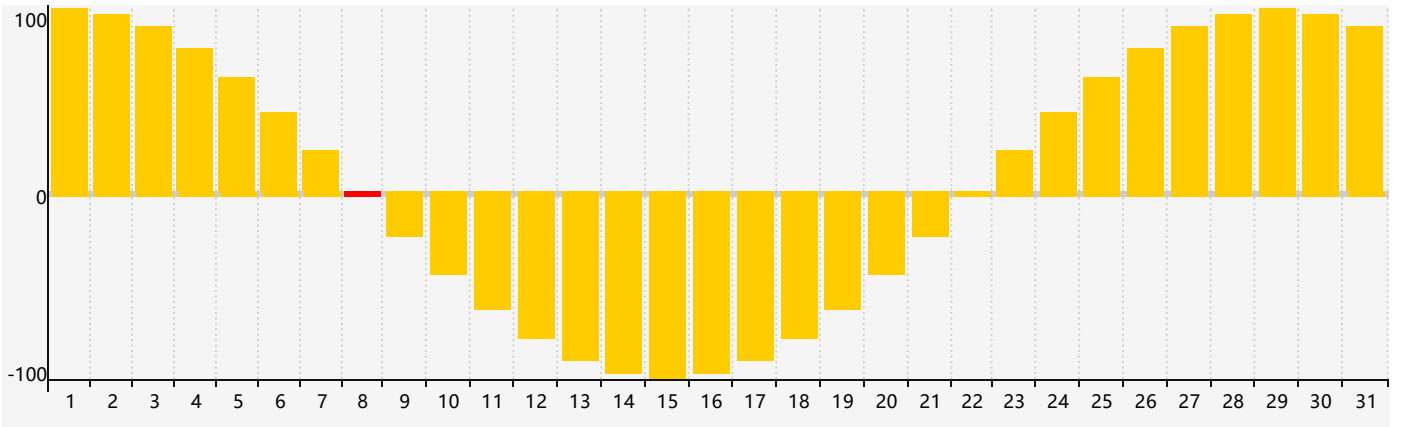

March 2017 Intellectual Biorhythm Charts

March 2017 Emotional Biorhythm Charts

March 2017 Physical Biorhythm Charts

March 2017

| SUN | MON | TUE | WED | THU | FRI | SAT |
|-----|-----|----------------------------------|-------------------------------|-----|-------------------------------|-----|
| 26 | 27 | 28 | 1 <small>Physical</small> | 2 | 3 | 4 |
| 5 | 6 | 7 <small>Intellectual</small> | 8 <small>Emotional</small> | 9 | 10 | 11 |
| 12 | 13 | 14 | 15 | 16 | 17 | 18 |
| 19 | 20 | 21 | 22 | 23 | 24 <small>Physical</small> | 25 |
| 26 | 27 | 28 | 29 | 30 | 31 | 1 |