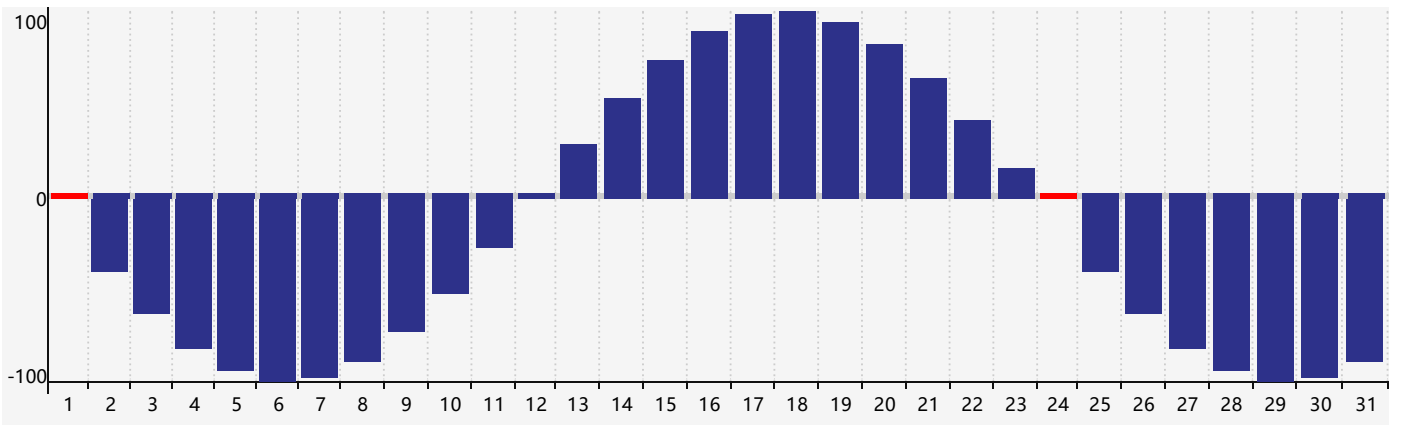

March 2017 Intellectual Biorhythm Charts

March 2017 Emotional Biorhythm Charts

March 2017 Physical Biorhythm Charts

March 2017

| SUN | MON | TUE | WED | THU | FRI | SAT |
|-----|-----|----------------------------------|-------------------------------|-----|-------------------------------|-----|
| 26 | 27 | 28 | 1 <small>Physical</small> | 2 | 3 | 4 |
| 5 | 6 | 7 <small>Intellectual</small> | 8 <small>Emotional</small> | 9 | 10 | 11 |
| 12 | 13 | 14 | 15 | 16 | 17 | 18 |
| 19 | 20 | 21 | 22 | 23 | 24 <small>Physical</small> | 25 |
| 26 | 27 | 28 | 29 | 30 | 31 | 1 |