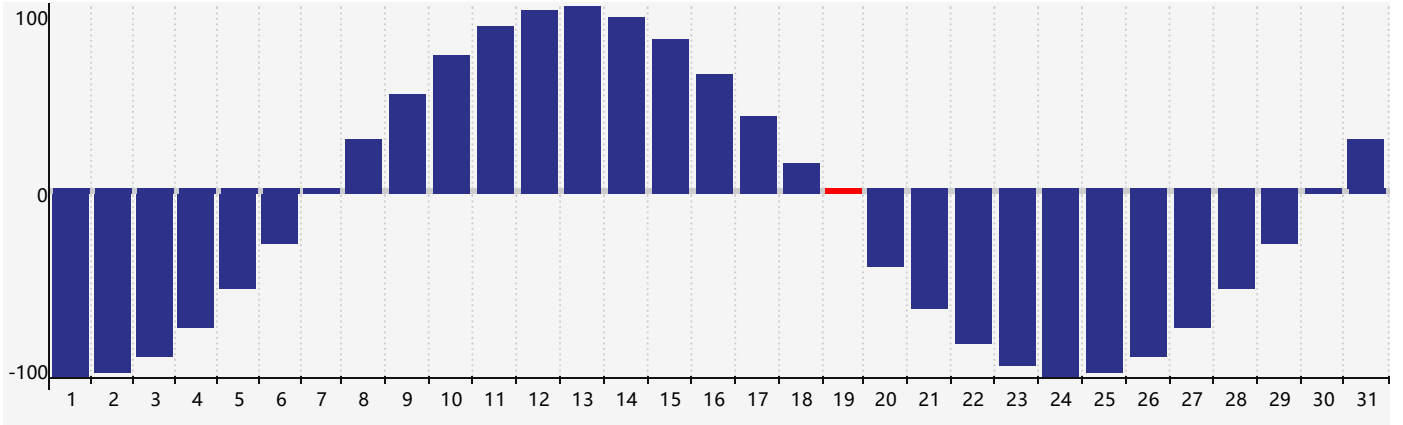

March 2017 Physical Biorhythm Charts

March 2017

SUN	MON	TUE	WED	THU	FRI	SAT
26	27	28	1	2	3	4
5	6	7	8	9	10	11
12	13	14	15	16	17	18
19 <small>Physical</small>	20	21	22	23	24	25
26	27	28	29	30	31	1