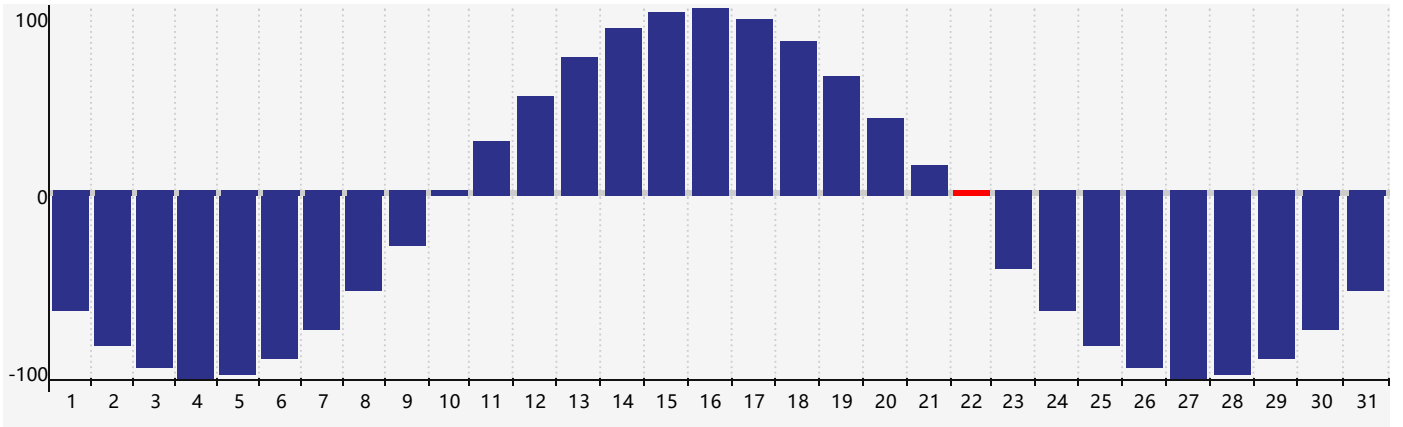

## March 2017 Physical Biorhythm Charts

# March 2017

SUN	MON	TUE	WED	THU	FRI	SAT
26	27 Physical	28	1	2	3	4
5	6	7	8	9	10	11
12	13	14	15	16	17	18
19	20	21	22 Physical	23	24	25
26	27	28	29	30	31	1