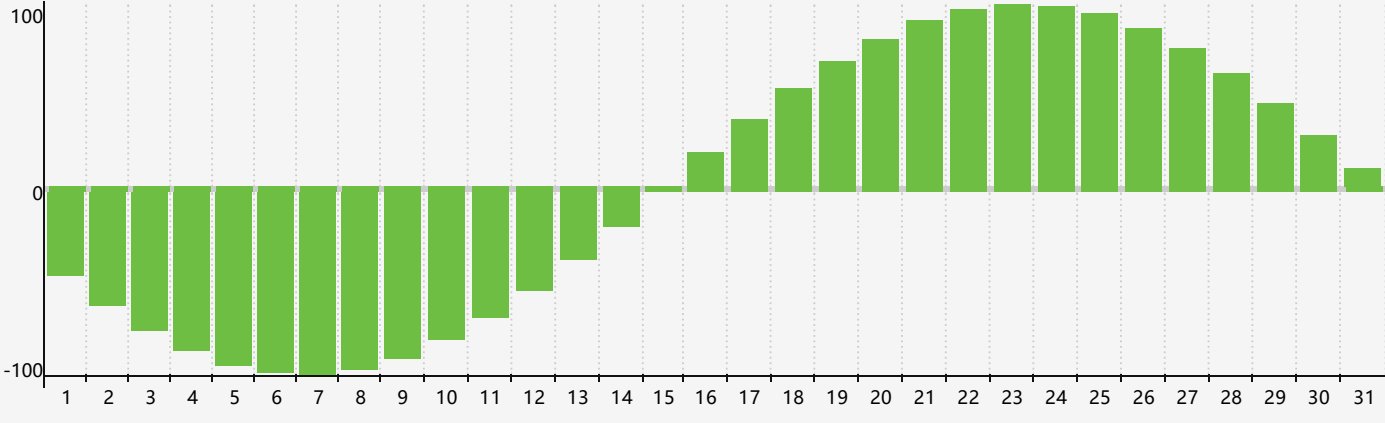

# March 2017 Intellectual Biorhythm Charts

# March 2017

SUN	MON	TUE	WED	THU	FRI	SAT
26	27 Intellectual	28	1	2	3	4
5	6	7	8	9	10	11
12	13	14	15	16	17	18
19	20	21	22	23	24	25
26	27	28	29	30	31	1 Intellectual