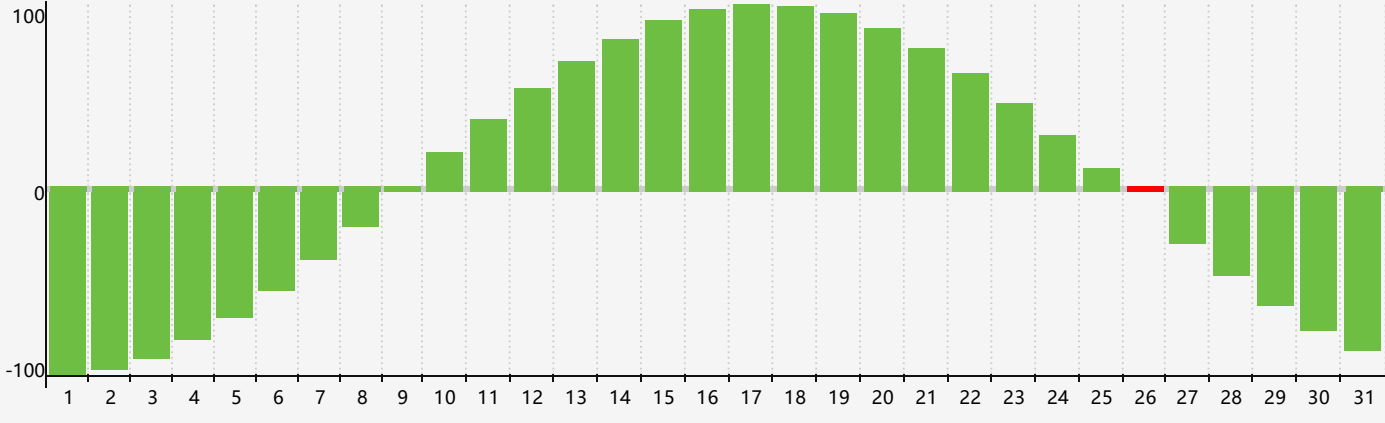

# March 2017 Intellectual Biorhythm Charts

# March 2017

SUN	MON	TUE	WED	THU	FRI	SAT
26	27	28	1	2	3	4
5	6	7	8	9	10	11
12	13	14	15	16	17	18
19	20	21	22	23	24	25
26 <b>Intellectual</b>	27	28	29	30	31	1