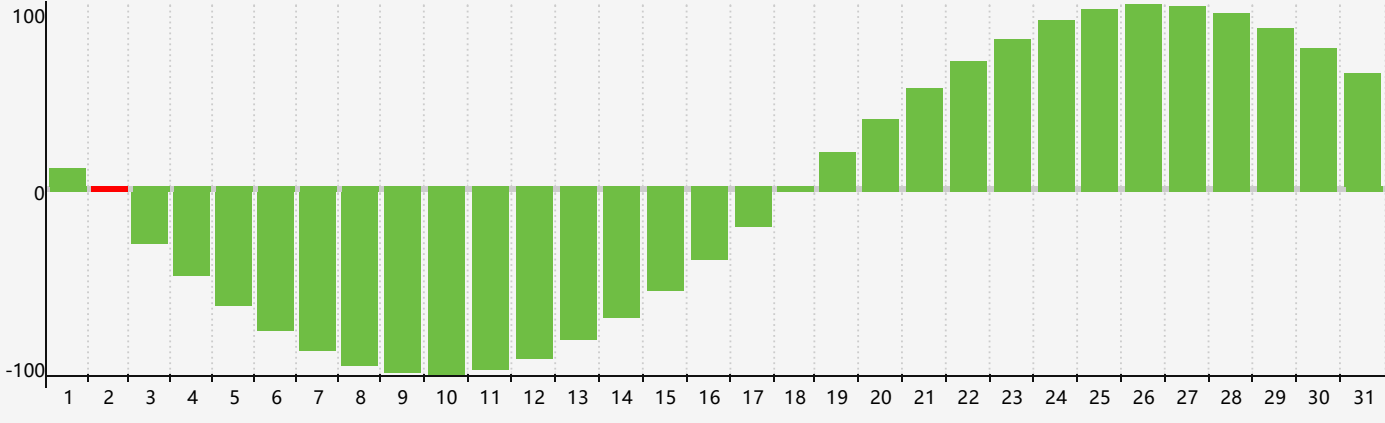

March 2017 Intellectual Biorhythm Charts

March 2017

SUN	MON	TUE	WED	THU	FRI	SAT
26	27	28	1	2 Intellectual	3	4
5	6	7	8	9	10	11
12	13	14	15	16	17	18
19	20	21	22	23	24	25
26	27	28	29	30	31	1