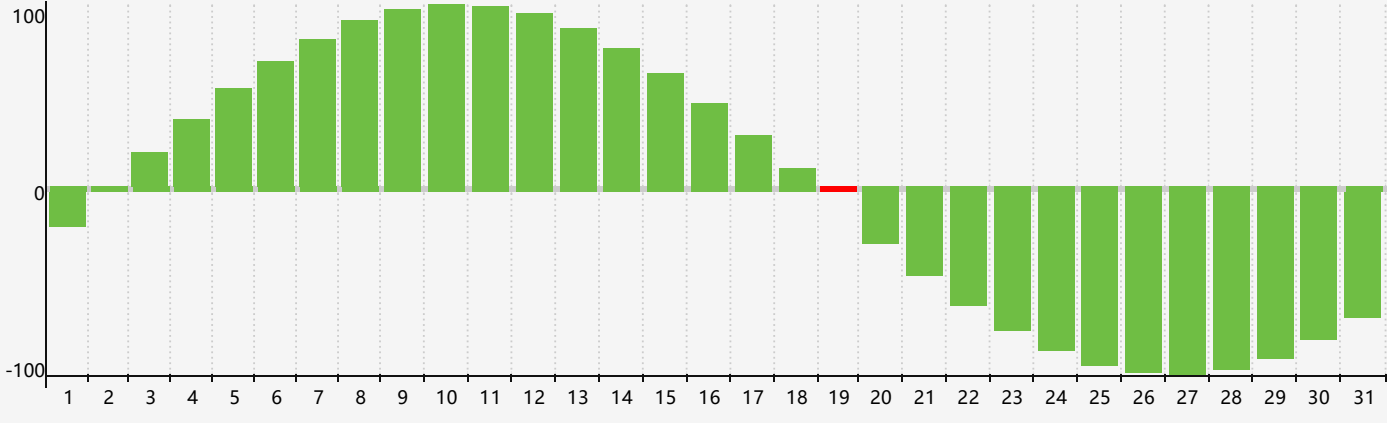

March 2017 Intellectual Biorhythm Charts

March 2017

SUN	MON	TUE	WED	THU	FRI	SAT
26	27	28	1	2	3	4
5	6	7	8	9	10	11
12	13	14	15	16	17	18
19 Intellectual	20	21	22	23	24	25
26	27	28	29	30	31	1