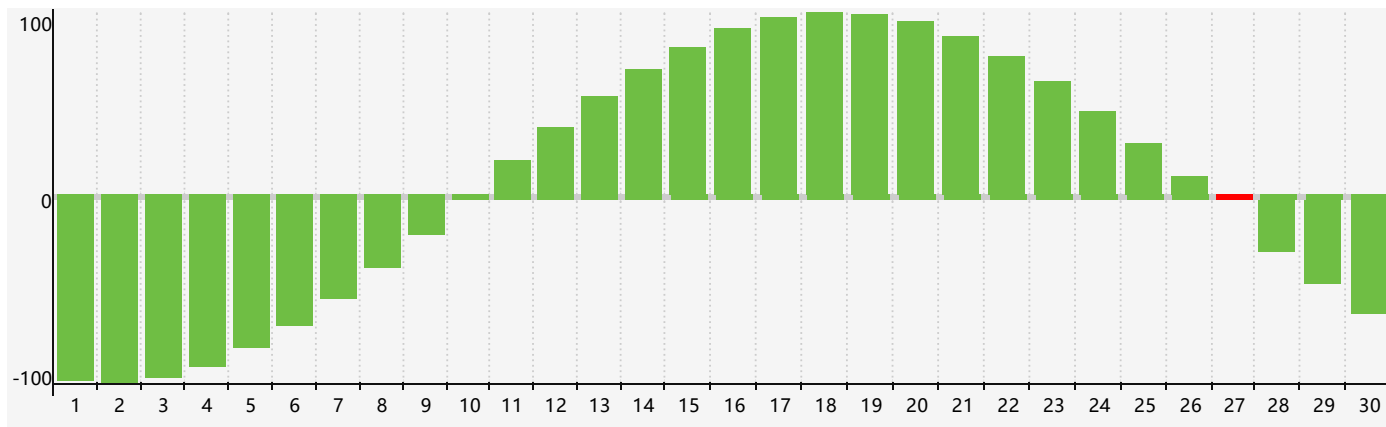

April 2017 Intellectual Biorhythm Charts

April 2017 Emotional Biorhythm Charts

April 2017 Physical Biorhythm Charts

April 2017

SUN	MON	TUE	WED	THU	FRI	SAT
26	27	28	29 <small>Physical</small>	30	31	1
2	3	4 <small>Emotional</small>	5	6	7	8
9	10	11	12	13	14	15
16	17	18	19	20	21 <small>Physical</small>	22
23	24	25	26	27 <small>Intellectual</small>	28	29
30	1	2 <small>Emotional</small>	3	4	5	6