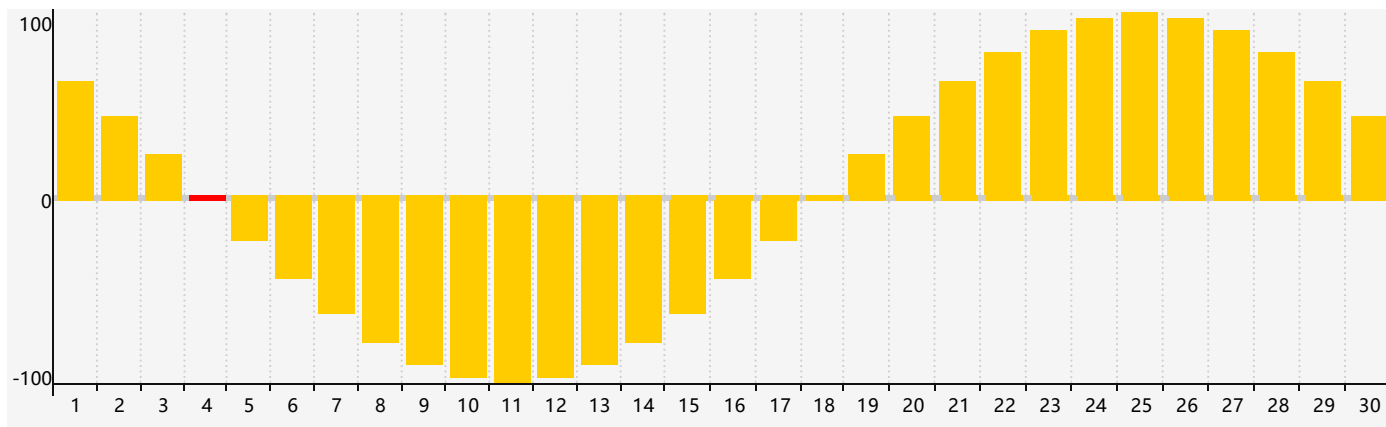

April 2017 Intellectual Biorhythm Charts

April 2017 Emotional Biorhythm Charts

April 2017 Physical Biorhythm Charts

April 2017

SUN	MON	TUE	WED	THU	FRI	SAT
26	27	28	29 <small>Physical</small>	30	31	1
2	3	4 <small>Emotional</small>	5	6	7	8
9	10	11	12	13	14	15
16	17	18	19	20	21 <small>Physical</small>	22
23	24	25	26	27 <small>Intellectual</small>	28	29
30	1	2 <small>Emotional</small>	3	4	5	6