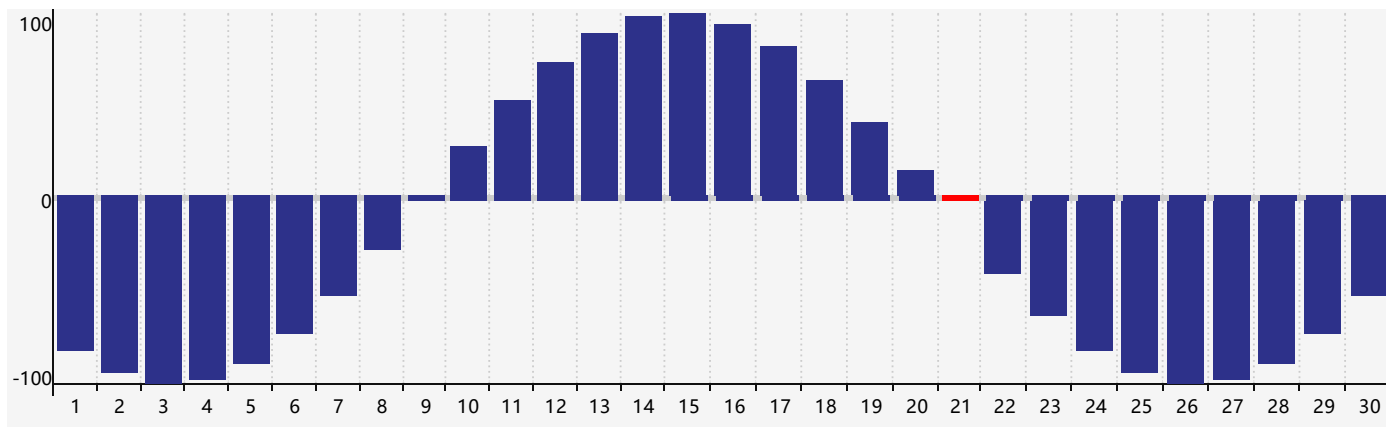

April 2017 Intellectual Biorhythm Charts

April 2017 Emotional Biorhythm Charts

April 2017 Physical Biorhythm Charts

April 2017

SUN	MON	TUE	WED	THU	FRI	SAT
26	27	28	29 <small>Physical</small>	30	31	1
2	3	4 <small>Emotional</small>	5	6	7	8
9	10	11	12	13	14	15
16	17	18	19	20	21 <small>Physical</small>	22
23	24	25	26	27 <small>Intellectual</small>	28	29
30	1	2 <small>Emotional</small>	3	4	5	6