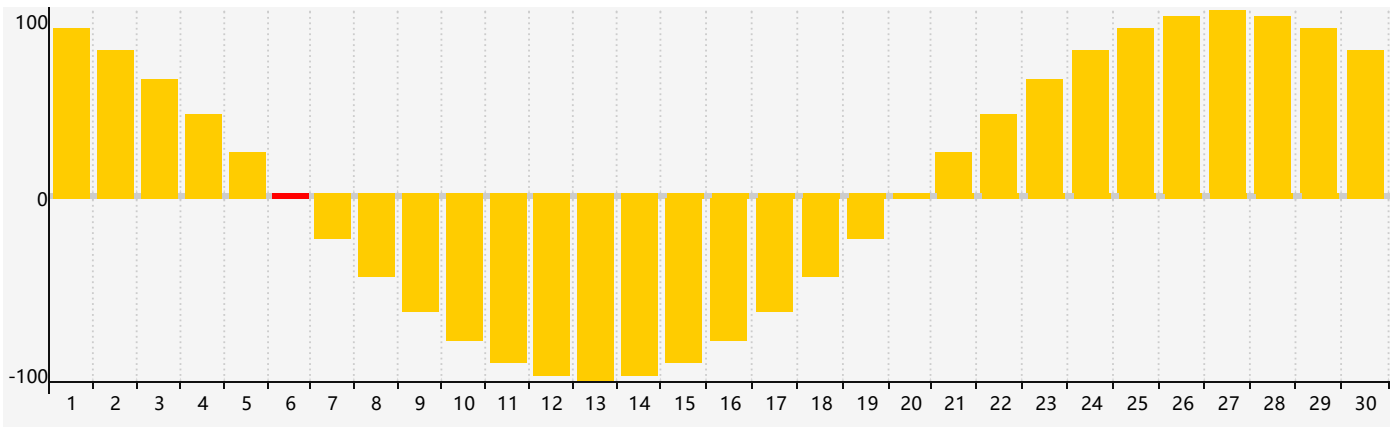

April 2017 Intellectual Biorhythm Charts

April 2017 Emotional Biorhythm Charts

April 2017 Physical Biorhythm Charts

April 2017

SUN	MON	TUE	WED	THU	FRI	SAT
26	27	28	29	30	31	1
2	3	4	5	6 Emotional Physical	7	8
9	10	11	12	13	14	15
16	17	18	19	20 Intellectual	21	22
23	24	25	26	27	28	29 Physical
30	1	2	3	4 Emotional	5	6