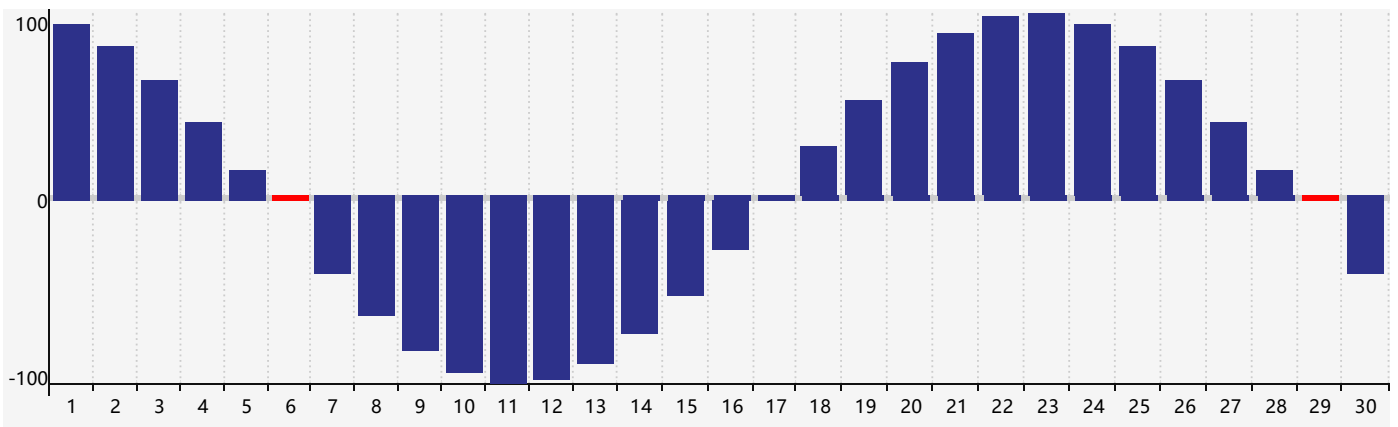

April 2017 Intellectual Biorhythm Charts

April 2017 Emotional Biorhythm Charts

April 2017 Physical Biorhythm Charts

April 2017

SUN	MON	TUE	WED	THU	FRI	SAT
26	27	28	29	30	31	1
2	3	4	5	6 Emotional Physical	7	8
9	10	11	12	13	14	15
16	17	18	19	20 Intellectual	21	22
23	24	25	26	27	28	29 Physical
30	1	2	3	4 Emotional	5	6