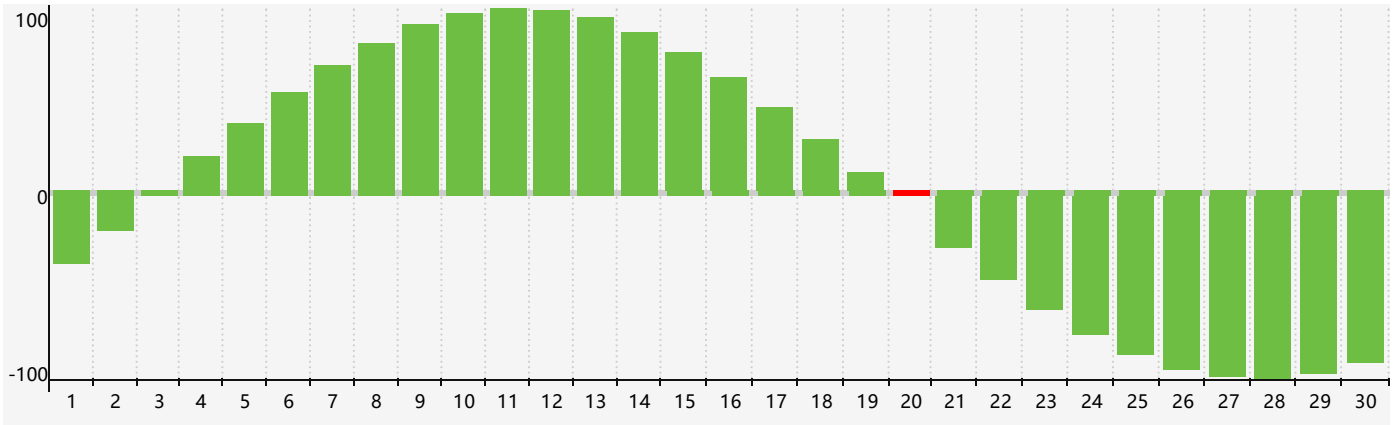

April 2017 Intellectual Biorhythm Charts

April 2017 Emotional Biorhythm Charts

April 2017 Physical Biorhythm Charts

April 2017

SUN	MON	TUE	WED	THU	FRI	SAT
26	27	28	29	30	31	1
2	3	4	5	6 Emotional Physical	7	8
9	10	11	12	13	14	15
16	17	18	19	20 Intellectual	21	22
23	24	25	26	27	28	29 Physical
30	1	2	3	4 Emotional	5	6