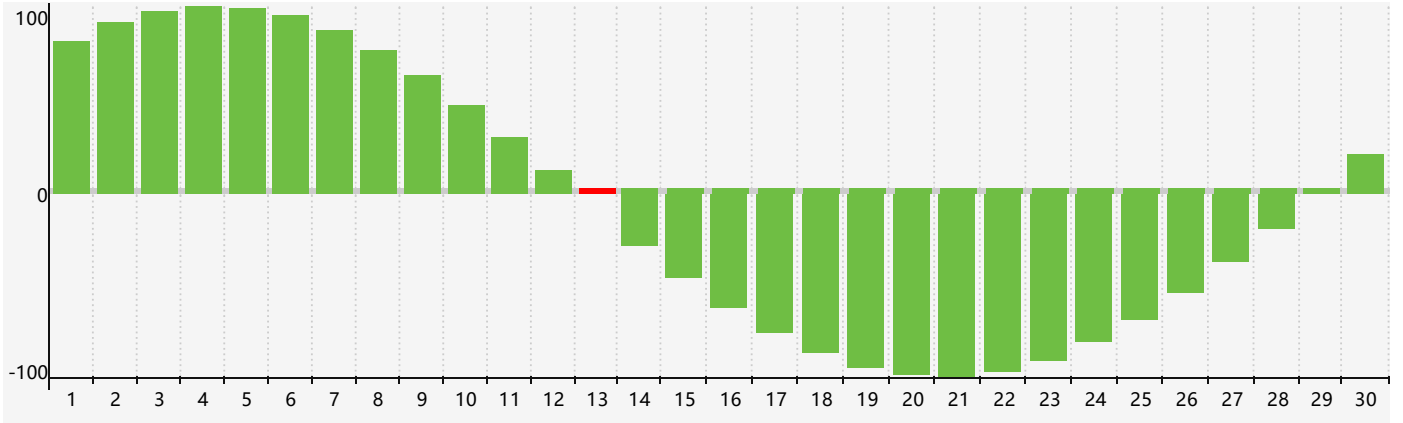

April 2017 Intellectual Biorhythm Charts

April 2017 Emotional Biorhythm Charts

April 2017 Physical Biorhythm Charts

April 2017

| SUN | MON | TUE | WED | THU | FRI | SAT |
|--------------------------------|-----|-----|-----|-----------------------------------|-----|-------------------------------|
| 26 | 27 | 28 | 29 | 30 <small>Physical</small> | 31 | 1 |
| 2 <small>Emotional</small> | 3 | 4 | 5 | 6 | 7 | 8 |
| 9 | 10 | 11 | 12 | 13 <small>Intellectual</small> | 14 | 15 |
| 16 | 17 | 18 | 19 | 20 | 21 | 22 <small>Physical</small> |
| 23 | 24 | 25 | 26 | 27 | 28 | 29 |
| 30 <small>Emotional</small> | 1 | 2 | 3 | 4 | 5 | 6 |