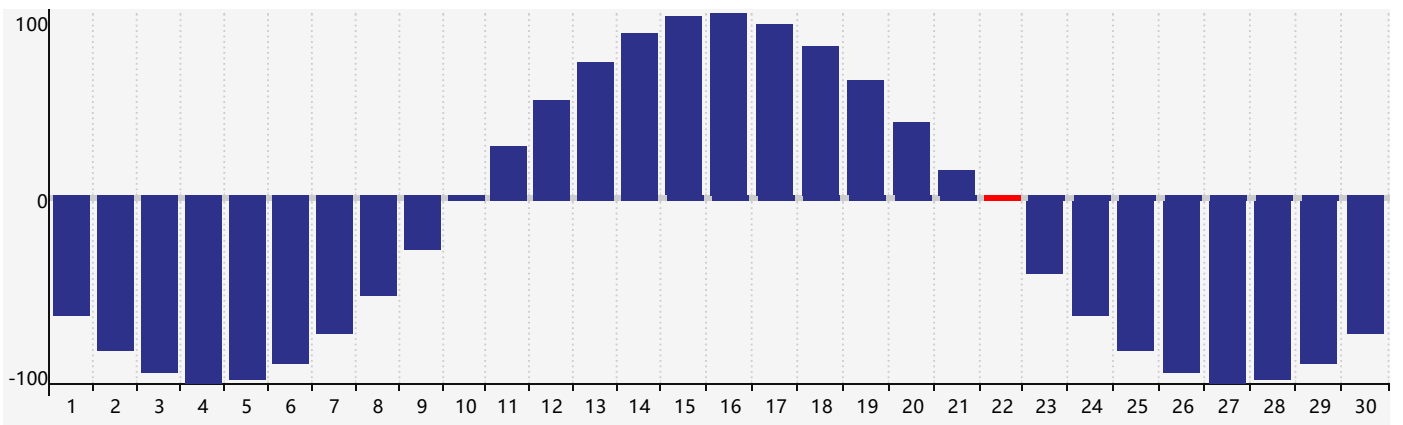

April 2017 Intellectual Biorhythm Charts

April 2017 Emotional Biorhythm Charts

April 2017 Physical Biorhythm Charts

April 2017

| SUN | MON | TUE | WED | THU | FRI | SAT |
|--------------------------------|-----|-----|-----|-----------------------------------|-----|-------------------------------|
| 26 | 27 | 28 | 29 | 30 <small>Physical</small> | 31 | 1 |
| 2 <small>Emotional</small> | 3 | 4 | 5 | 6 | 7 | 8 |
| 9 | 10 | 11 | 12 | 13 <small>Intellectual</small> | 14 | 15 |
| 16 | 17 | 18 | 19 | 20 | 21 | 22 <small>Physical</small> |
| 23 | 24 | 25 | 26 | 27 | 28 | 29 |
| 30 <small>Emotional</small> | 1 | 2 | 3 | 4 | 5 | 6 |