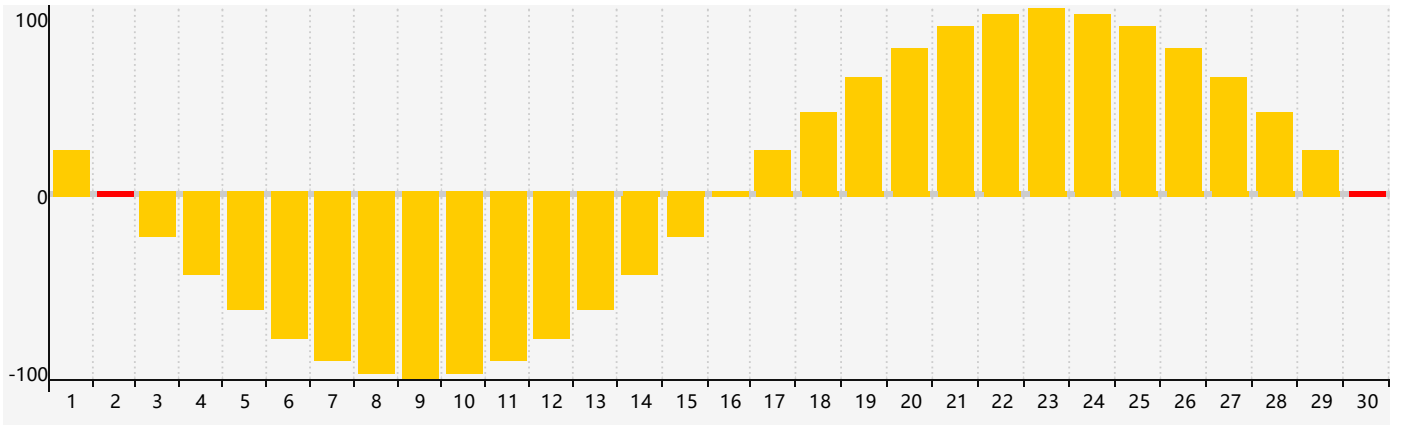

April 2017 Intellectual Biorhythm Charts

April 2017 Emotional Biorhythm Charts

April 2017 Physical Biorhythm Charts

April 2017

| SUN | MON | TUE | WED | THU | FRI | SAT |
|--------------------------------|-----|-----|-----|-----------------------------------|-----|-------------------------------|
| 26 | 27 | 28 | 29 | 30 <small>Physical</small> | 31 | 1 |
| 2 <small>Emotional</small> | 3 | 4 | 5 | 6 | 7 | 8 |
| 9 | 10 | 11 | 12 | 13 <small>Intellectual</small> | 14 | 15 |
| 16 | 17 | 18 | 19 | 20 | 21 | 22 <small>Physical</small> |
| 23 | 24 | 25 | 26 | 27 | 28 | 29 |
| 30 <small>Emotional</small> | 1 | 2 | 3 | 4 | 5 | 6 |