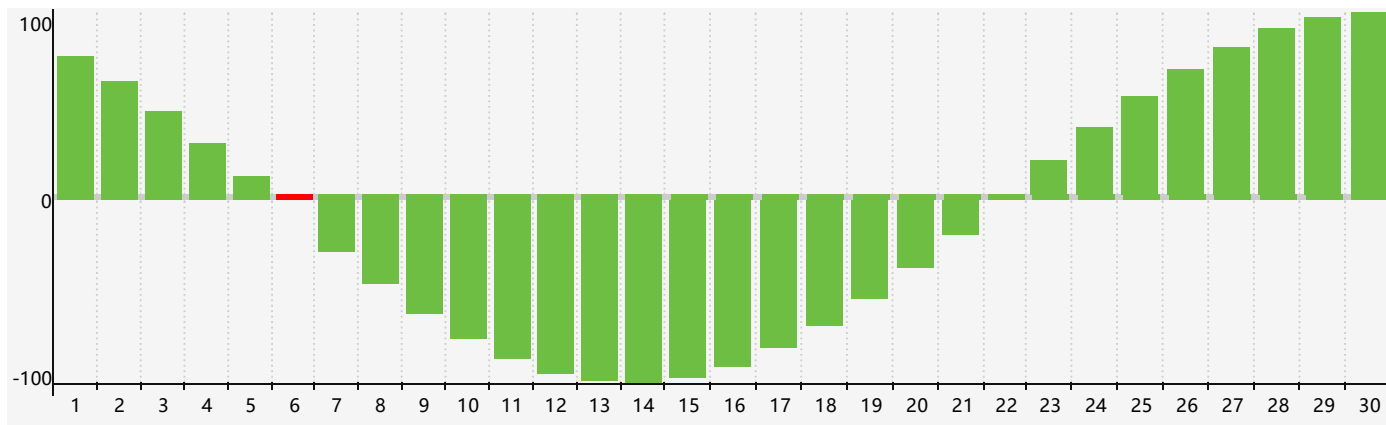

April 2017 Intellectual Biorhythm Charts

April 2017 Emotional Biorhythm Charts

April 2017 Physical Biorhythm Charts

April 2017

SUN	MON	TUE	WED	THU	FRI	SAT
26	27 <small>Emotional</small>	28	29	30	31	1 <small>Physical</small>
2	3	4	5	6 <small>Intellectual</small>	7	8
9	10	11	12	13	14	15
16	17	18	19	20	21	22
23	24 <small>Emotional Physical</small>	25	26	27	28	29
30	1	2	3	4	5	6