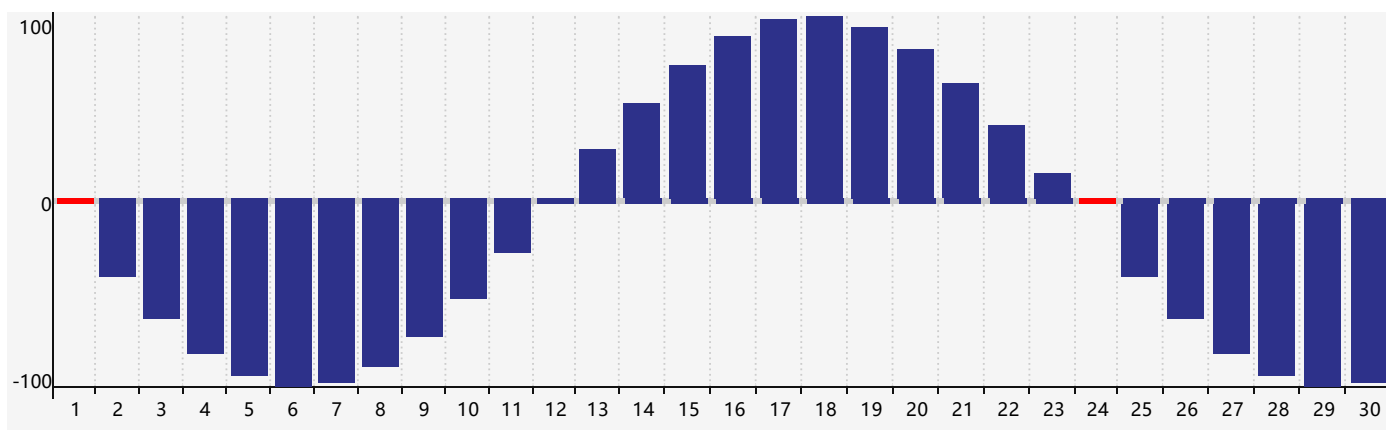

April 2017 Intellectual Biorhythm Charts

April 2017 Emotional Biorhythm Charts

April 2017 Physical Biorhythm Charts

April 2017

SUN	MON	TUE	WED	THU	FRI	SAT
26	27 <small>Emotional</small>	28	29	30	31	1 <small>Physical</small>
2	3	4	5	6 <small>Intellectual</small>	7	8
9	10	11	12	13	14	15
16	17	18	19	20	21	22
23	24 <small>Emotional Physical</small>	25	26	27	28	29
30	1	2	3	4	5	6