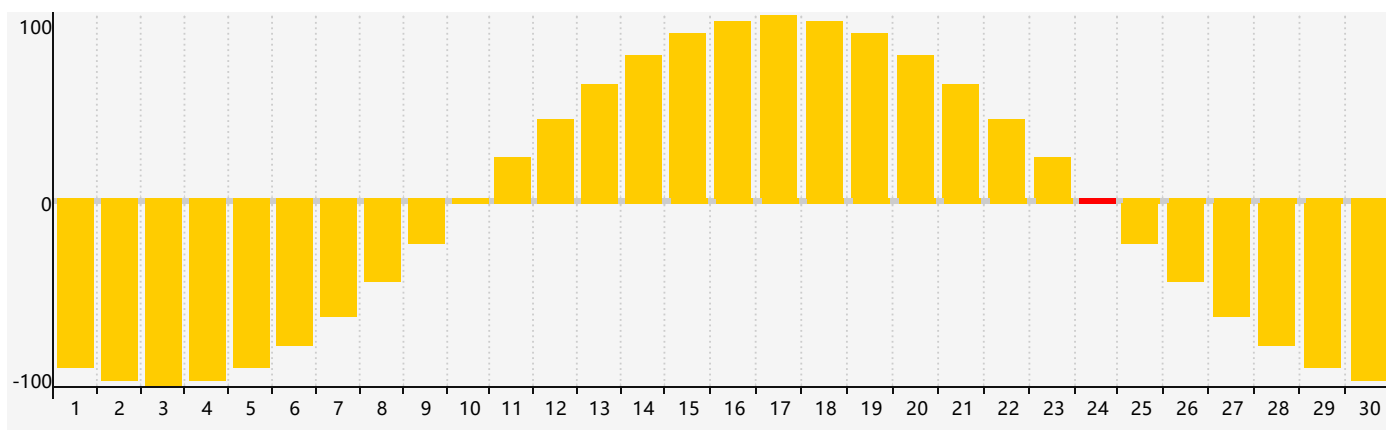

April 2017 Intellectual Biorhythm Charts

April 2017 Emotional Biorhythm Charts

April 2017 Physical Biorhythm Charts

April 2017

SUN	MON	TUE	WED	THU	FRI	SAT
26	27 <small>Emotional</small>	28	29	30	31	1 <small>Physical</small>
2	3	4	5	6 <small>Intellectual</small>	7	8
9	10	11	12	13	14	15
16	17	18	19	20	21	22
23	24 <small>Emotional Physical</small>	25	26	27	28	29
30	1	2	3	4	5	6