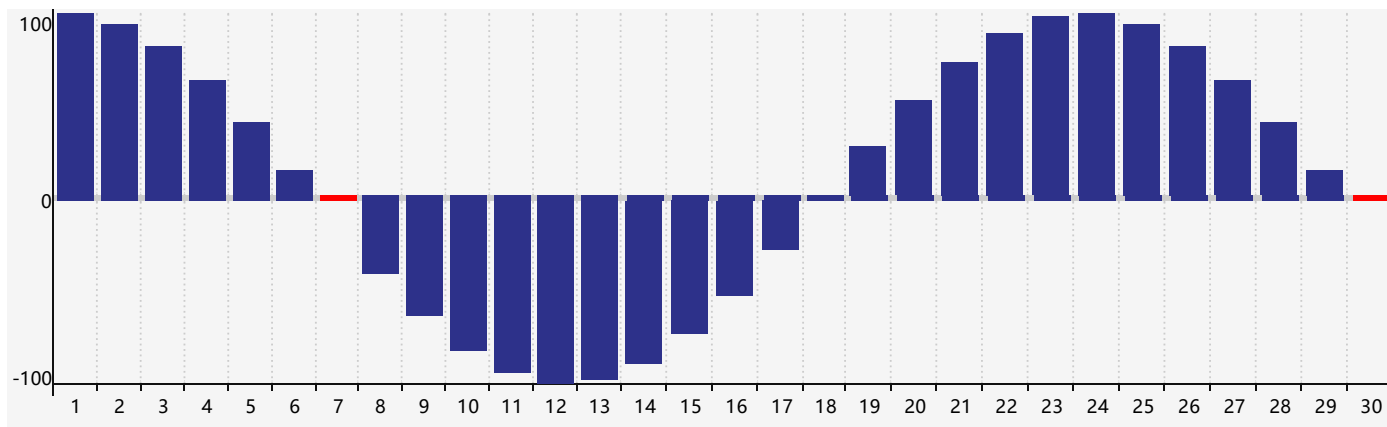

April 2017 Intellectual Biorhythm Charts

April 2017 Emotional Biorhythm Charts

April 2017 Physical Biorhythm Charts

April 2017

SUN	MON	TUE	WED	THU	FRI	SAT
26	27	28	29	30 <small>Intellectual</small>	31	1
2	3	4	5	6	7 <small>Physical</small>	8
9	10	11	12	13	14	15
16	17	18	19	20 <small>Emotional</small>	21	22
23	24	25	26	27	28	29
30 <small>Physical</small>	1	2 <small>Intellectual</small>	3	4	5	6