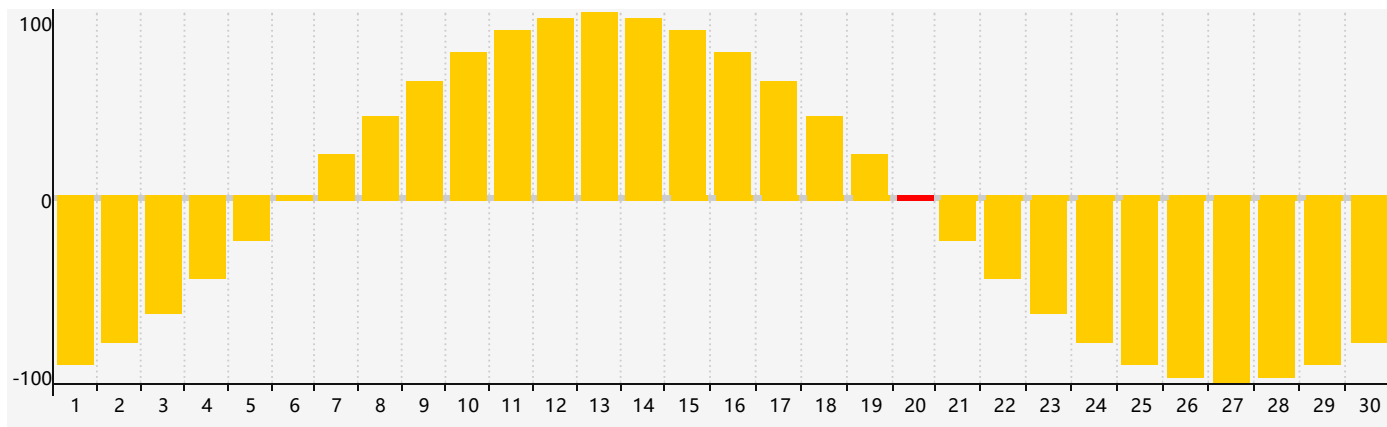

April 2017 Intellectual Biorhythm Charts

April 2017 Emotional Biorhythm Charts

April 2017 Physical Biorhythm Charts

April 2017

SUN	MON	TUE	WED	THU	FRI	SAT
26	27	28	29	30 <small>Intellectual</small>	31	1
2	3	4	5	6	7 <small>Physical</small>	8
9	10	11	12	13	14	15
16	17	18	19	20 <small>Emotional</small>	21	22
23	24	25	26	27	28	29
30 <small>Physical</small>	1	2 <small>Intellectual</small>	3	4	5	6