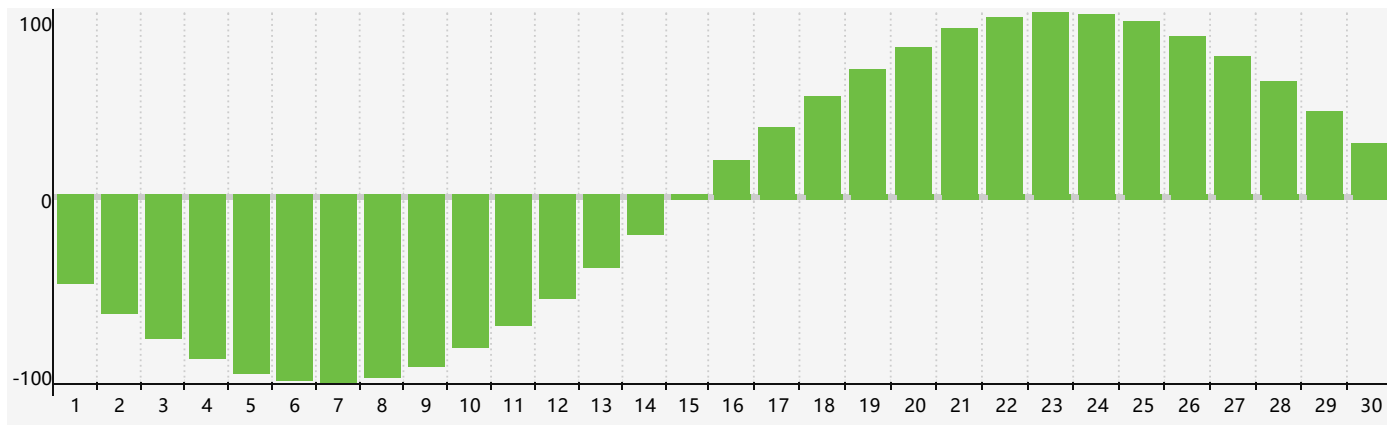

April 2017 Intellectual Biorhythm Charts

April 2017 Emotional Biorhythm Charts

April 2017 Physical Biorhythm Charts

April 2017

SUN	MON	TUE	WED	THU	FRI	SAT
26	27	28	29	30 <small>Intellectual</small>	31	1
2	3	4	5	6	7 <small>Physical</small>	8
9	10	11	12	13	14	15
16	17	18	19	20 <small>Emotional</small>	21	22
23	24	25	26	27	28	29
30 <small>Physical</small>	1	2 <small>Intellectual</small>	3	4	5	6