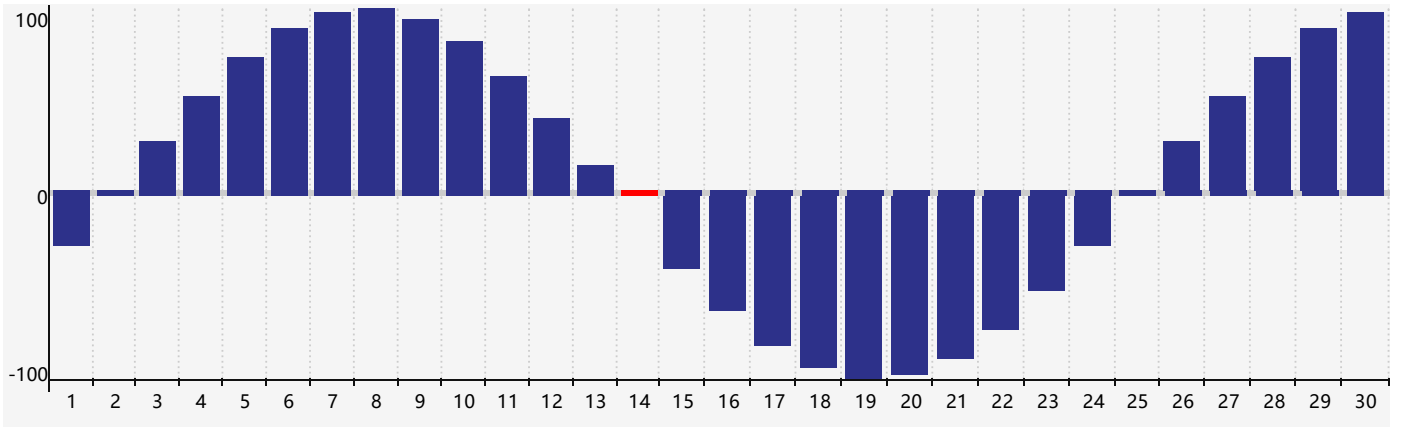

April 2017 Physical Biorhythm Charts

April 2017

SUN	MON	TUE	WED	THU	FRI	SAT
26	27	28	29	30	31	1
2	3	4	5	6	7	8
9	10	11	12	13	14 <small>Physical</small>	15
16	17	18	19	20	21	22
23	24	25	26	27	28	29
30	1	2	3	4	5	6