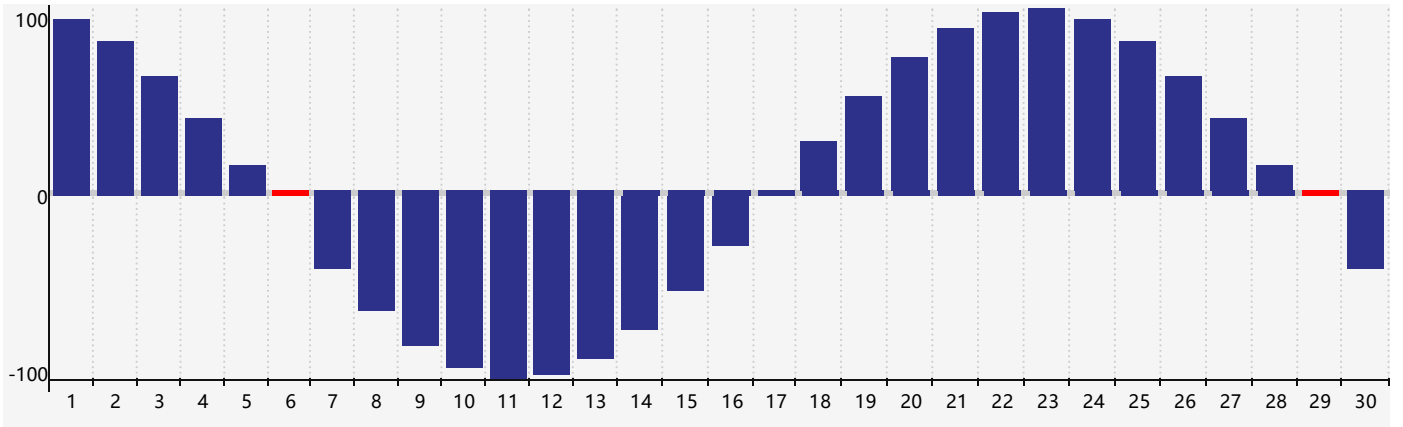

## April 2017 Physical Biorhythm Charts

# April 2017

SUN	MON	TUE	WED	THU	FRI	SAT
26	27	28	29	30	31	1
2	3	4	5	6 <small>Physical</small>	7	8
9	10	11	12	13	14	15
16	17	18	19	20	21	22
23	24	25	26	27	28	29 <small>Physical</small>
30	1	2	3	4	5	6