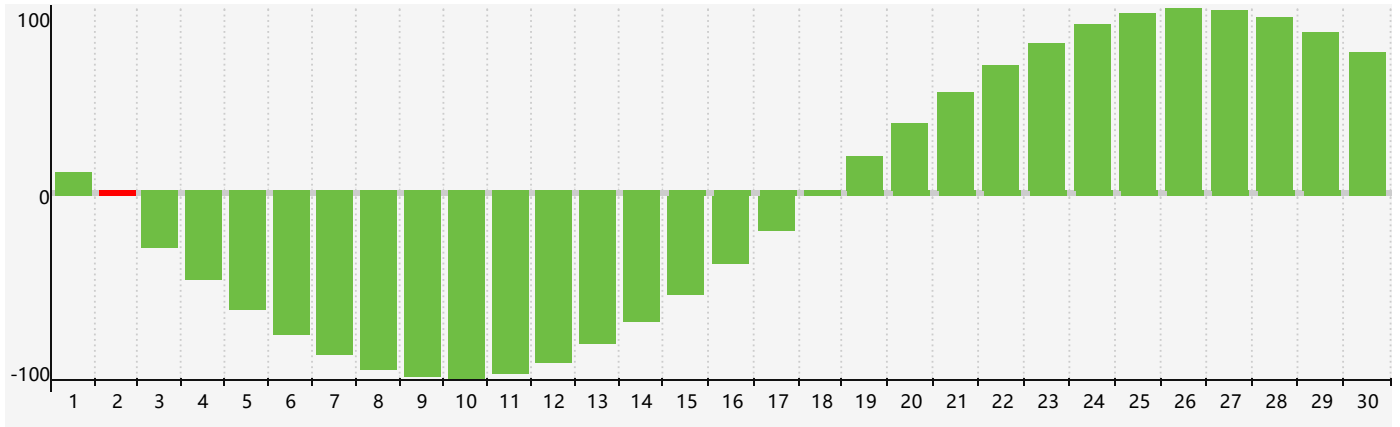

April 2017 Intellectual Biorhythm Charts

April 2017

| SUN | MON | TUE | WED | THU | FRI | SAT |
|---|-----|-----|-----|-----|--|-----|
| 26 | 27 | 28 | 29 | 30 | 31 | 1 |
| 2 Intellectual | 3 | 4 | 5 | 6 | 7 | 8 |
| 9 | 10 | 11 | 12 | 13 | 14 | 15 |
| 16 | 17 | 18 | 19 | 20 | 21 | 22 |
| 23 | 24 | 25 | 26 | 27 | 28 | 29 |
| 30 | 1 | 2 | 3 | 4 | 5 Intellectual | 6 |