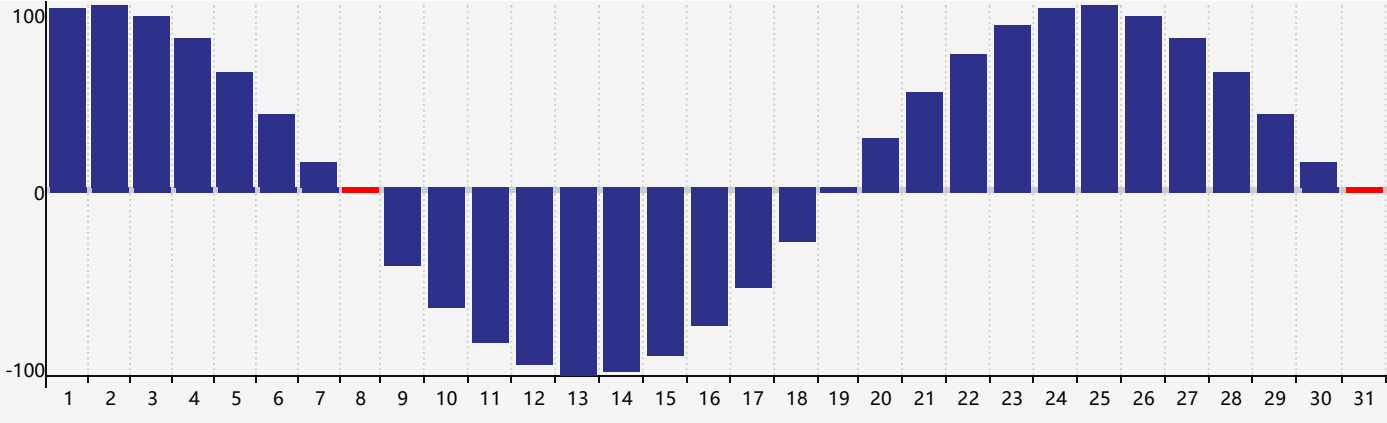

May 2017 Intellectual Biorhythm Charts

May 2017 Emotional Biorhythm Charts

May 2017 Physical Biorhythm Charts

May 2017

SUN	MON	TUE	WED	THU	FRI	SAT
30 	1 	2 	3 	4 	5 	6 
7 	8 Physical 	9 	10 	11 	12 	13 Intellectual 
14 	15 	16 	17 	18 	19 	20 
21 	22 	23 	24 	25 	26 Emotional 	27 
28 	29 	30 	31 Physical 	1 	2 	3 