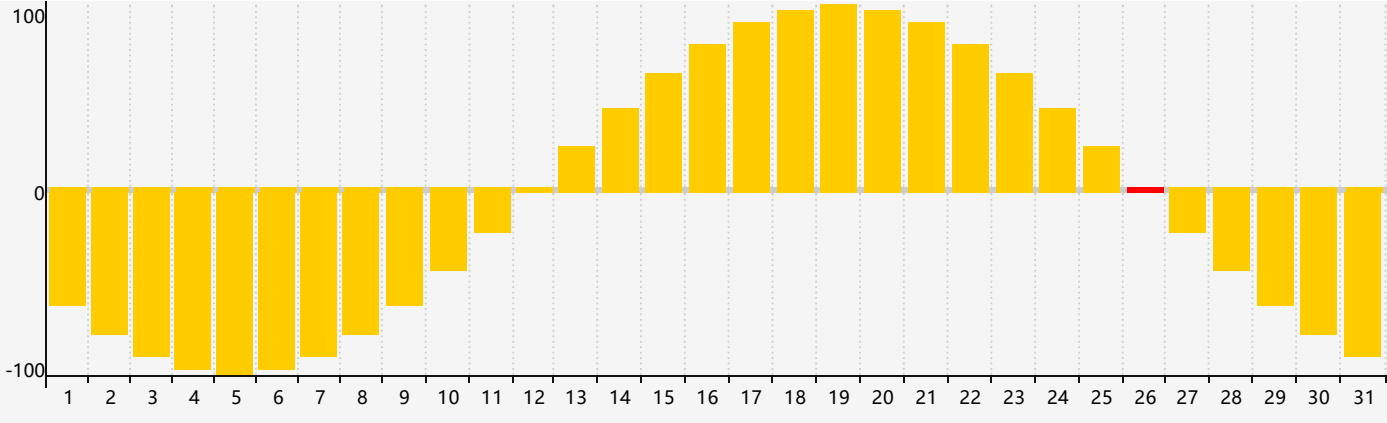

May 2017 Intellectual Biorhythm Charts

May 2017 Emotional Biorhythm Charts

May 2017 Physical Biorhythm Charts

May 2017

SUN	MON	TUE	WED	THU	FRI	SAT
30 	1 	2 	3 	4 	5 	6 
7 	8 Physical 	9 	10 	11 	12 	13 Intellectual 
14 	15 	16 	17 	18 	19 	20 
21 	22 	23 	24 	25 	26 Emotional 	27 
28 	29 	30 	31 Physical 	1 	2 	3 