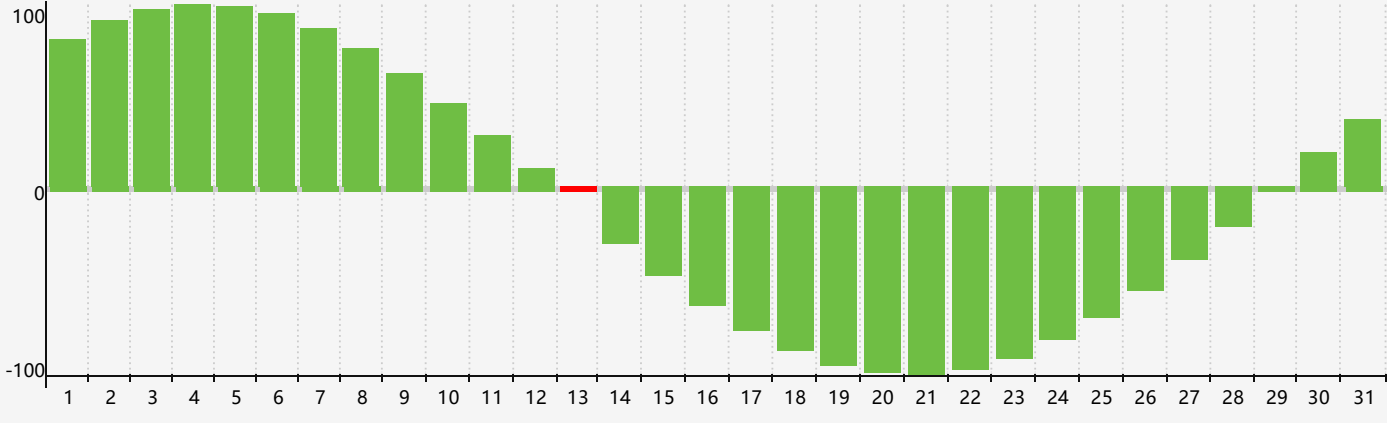

May 2017 Intellectual Biorhythm Charts

May 2017 Emotional Biorhythm Charts

May 2017 Physical Biorhythm Charts

May 2017

SUN	MON	TUE	WED	THU	FRI	SAT
30 	1 	2 	3 	4 	5 	6 
7 	8 Physical 	9 	10 	11 	12 	13 Intellectual 
14 	15 	16 	17 	18 	19 	20 
21 	22 	23 	24 	25 	26 Emotional 	27 
28 	29 	30 	31 Physical 	1 	2 	3 