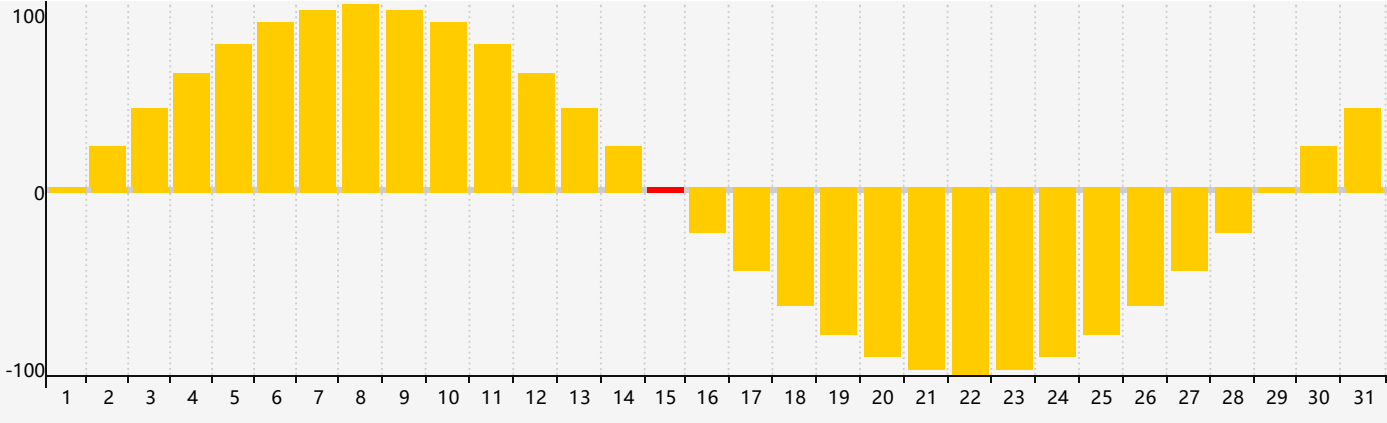

May 2017 Intellectual Biorhythm Charts

May 2017 Emotional Biorhythm Charts

May 2017 Physical Biorhythm Charts

May 2017

| SUN | MON | TUE | WED | THU | FRI | SAT |
|----------------|------------------------------|----------------|-----|-----|-----|-----|
| 30 Physical | 1 | 2 | 3 | 4 | 5 | 6 |
| 7 | 8 | 9 | 10 | 11 | 12 | 13 |
| 14 | 15 Intellectual Emotional | 16 | 17 | 18 | 19 | 20 |
| 21 | 22 | 23 Physical | 24 | 25 | 26 | 27 |
| 28 | 29 | 30 | 31 | 1 | 2 | 3 |