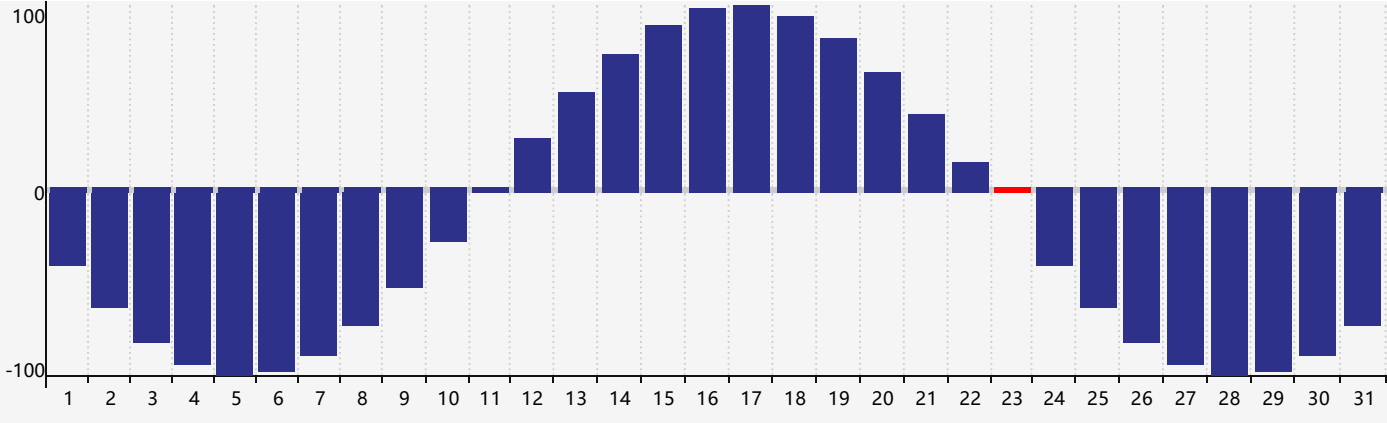

May 2017 Intellectual Biorhythm Charts

May 2017 Emotional Biorhythm Charts

May 2017 Physical Biorhythm Charts

May 2017

| SUN | MON | TUE | WED | THU | FRI | SAT |
|----------------|------------------------------|----------------|-----|-----|-----|-----|
| 30 Physical | 1 | 2 | 3 | 4 | 5 | 6 |
| 7 | 8 | 9 | 10 | 11 | 12 | 13 |
| 14 | 15 Intellectual Emotional | 16 | 17 | 18 | 19 | 20 |
| 21 | 22 | 23 Physical | 24 | 25 | 26 | 27 |
| 28 | 29 | 30 | 31 | 1 | 2 | 3 |