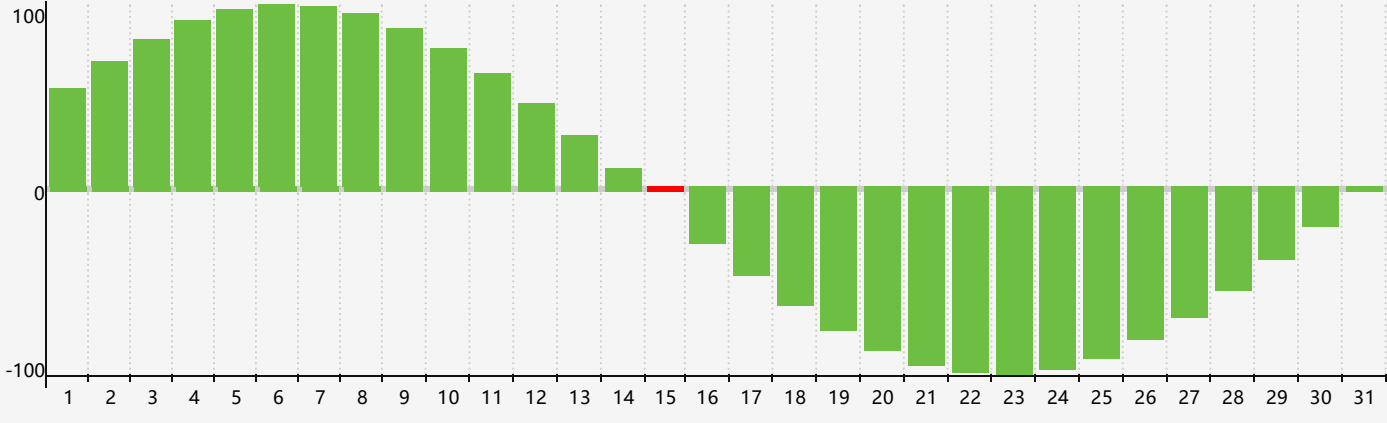

May 2017 Intellectual Biorhythm Charts

May 2017 Emotional Biorhythm Charts

May 2017 Physical Biorhythm Charts

May 2017

| SUN | MON | TUE | WED | THU | FRI | SAT |
|----------------|------------------------------|----------------|-----|-----|-----|-----|
| 30 Physical | 1 | 2 | 3 | 4 | 5 | 6 |
| 7 | 8 | 9 | 10 | 11 | 12 | 13 |
| 14 | 15 Intellectual Emotional | 16 | 17 | 18 | 19 | 20 |
| 21 | 22 | 23 Physical | 24 | 25 | 26 | 27 |
| 28 | 29 | 30 | 31 | 1 | 2 | 3 |