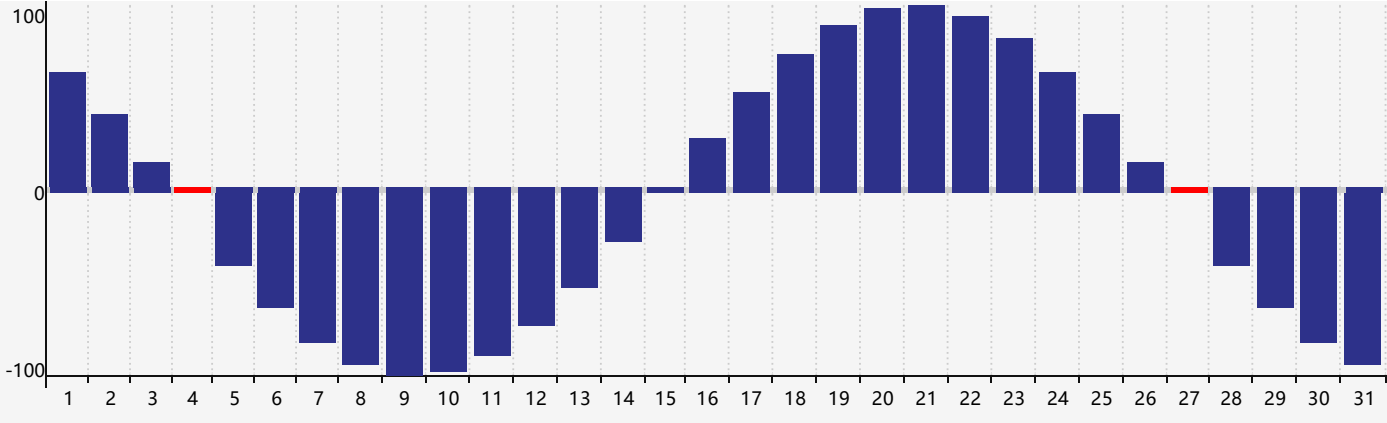

May 2017 Intellectual Biorhythm Charts

May 2017 Emotional Biorhythm Charts

May 2017 Physical Biorhythm Charts

May 2017

SUN	MON	TUE	WED	THU	FRI	SAT
30 	1 	2 	3 Intellectual 	4 Physical 	5 	6 
7 	8 	9 	10 	11 	12 	13 
14 	15 	16 	17 	18 	19 	20 
21 	22 Emotional 	23 	24 	25 	26 	27 Physical 
28 	29 	30 	31 	1 	2 	3 