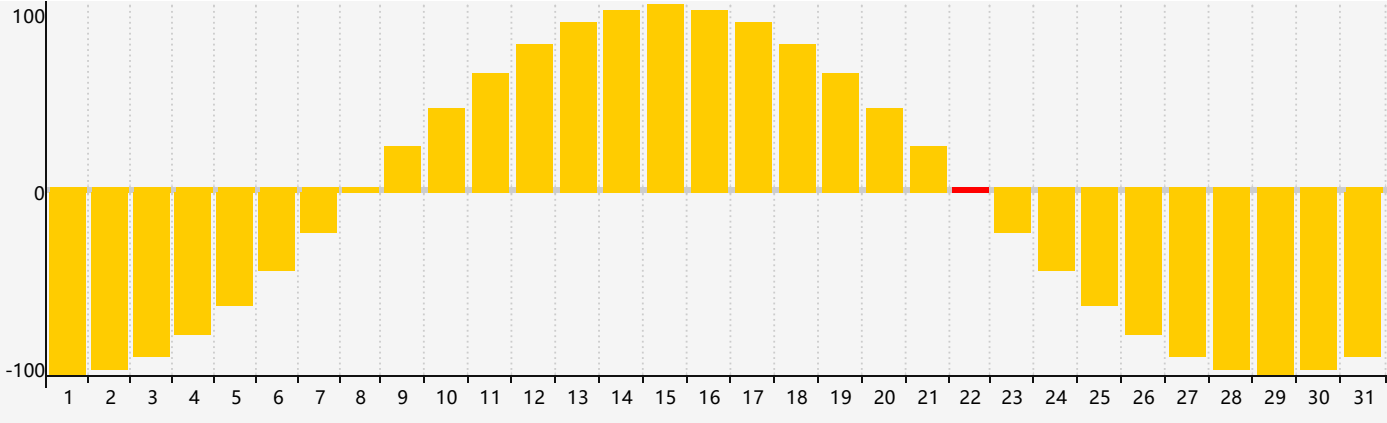

May 2017 Intellectual Biorhythm Charts

May 2017 Emotional Biorhythm Charts

May 2017 Physical Biorhythm Charts

May 2017

SUN	MON	TUE	WED	THU	FRI	SAT
30 	1 	2 	3 Intellectual 	4 Physical 	5 	6 
7 	8 	9 	10 	11 	12 	13 
14 	15 	16 	17 	18 	19 	20 
21 	22 Emotional 	23 	24 	25 	26 	27 Physical 
28 	29 	30 	31 	1 	2 	3 