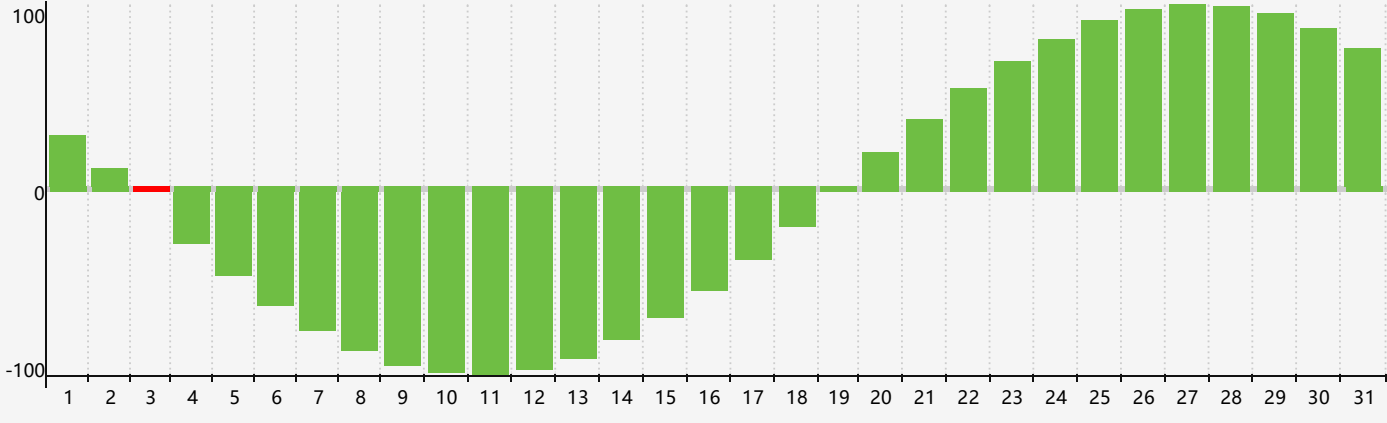

May 2017 Intellectual Biorhythm Charts

May 2017 Emotional Biorhythm Charts

May 2017 Physical Biorhythm Charts

May 2017

SUN	MON	TUE	WED	THU	FRI	SAT
30 	1 	2 	3 Intellectual 	4 Physical 	5 	6 
7 	8 	9 	10 	11 	12 	13 
14 	15 	16 	17 	18 	19 	20 
21 	22 Emotional 	23 	24 	25 	26 	27 Physical 
28 	29 	30 	31 	1 	2 	3 