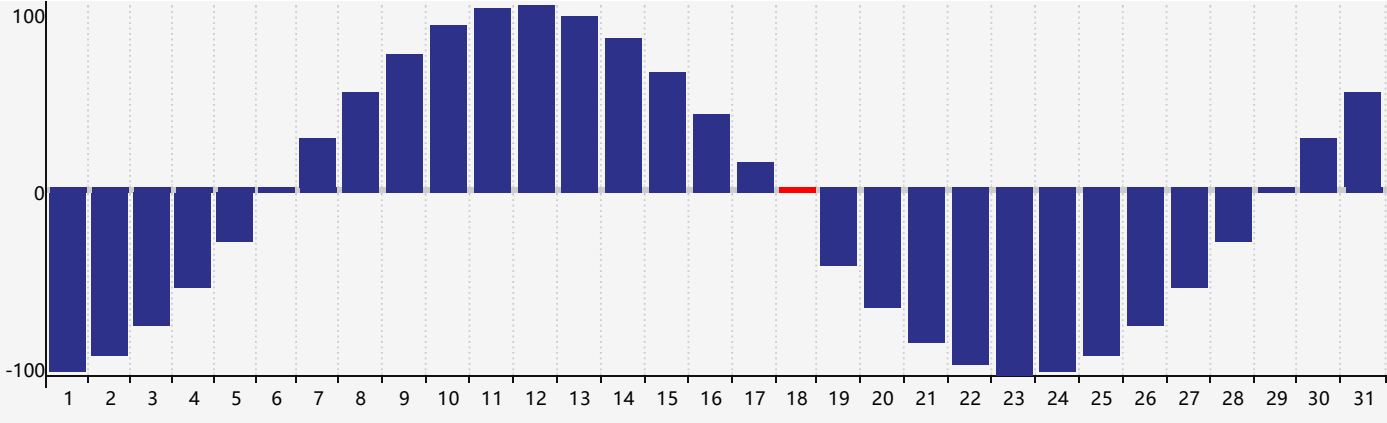

May 2017 Intellectual Biorhythm Charts

May 2017 Emotional Biorhythm Charts

May 2017 Physical Biorhythm Charts

May 2017

SUN	MON	TUE	WED	THU	FRI	SAT
30	1	2	3	4	5	6
7	8	9	10	11	12	13
14 Intellectual	15	16	17	18 Physical	19	20
21	22	23 Emotional	24	25	26	27
28	29	30	31	1	2	3