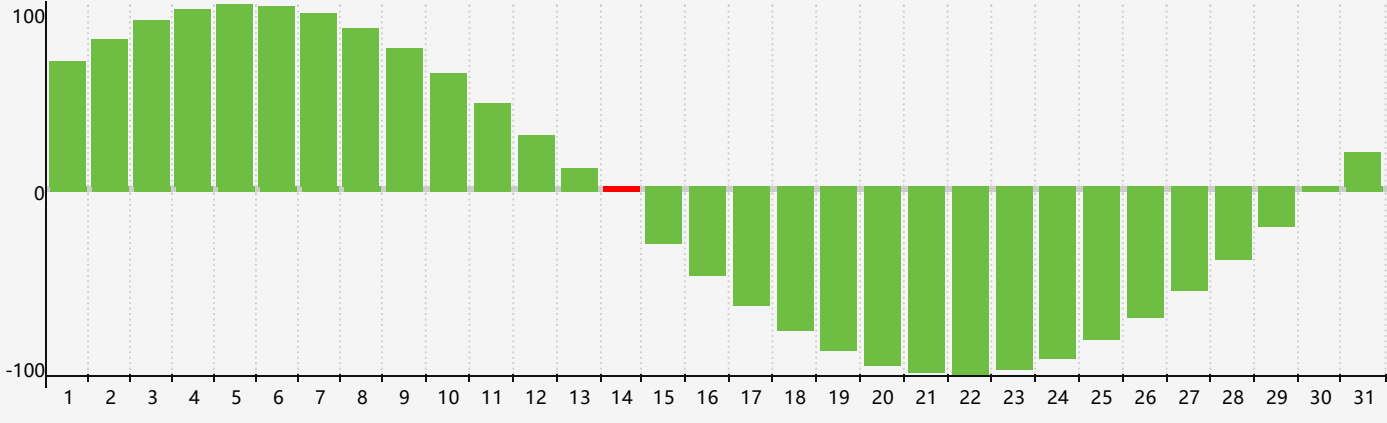

May 2017 Intellectual Biorhythm Charts

May 2017 Emotional Biorhythm Charts

May 2017 Physical Biorhythm Charts

May 2017

SUN	MON	TUE	WED	THU	FRI	SAT
30	1	2	3	4	5	6
7	8	9	10	11	12	13
14 Intellectual	15	16	17	18 Physical	19	20
21	22	23 Emotional	24	25	26	27
28	29	30	31	1	2	3