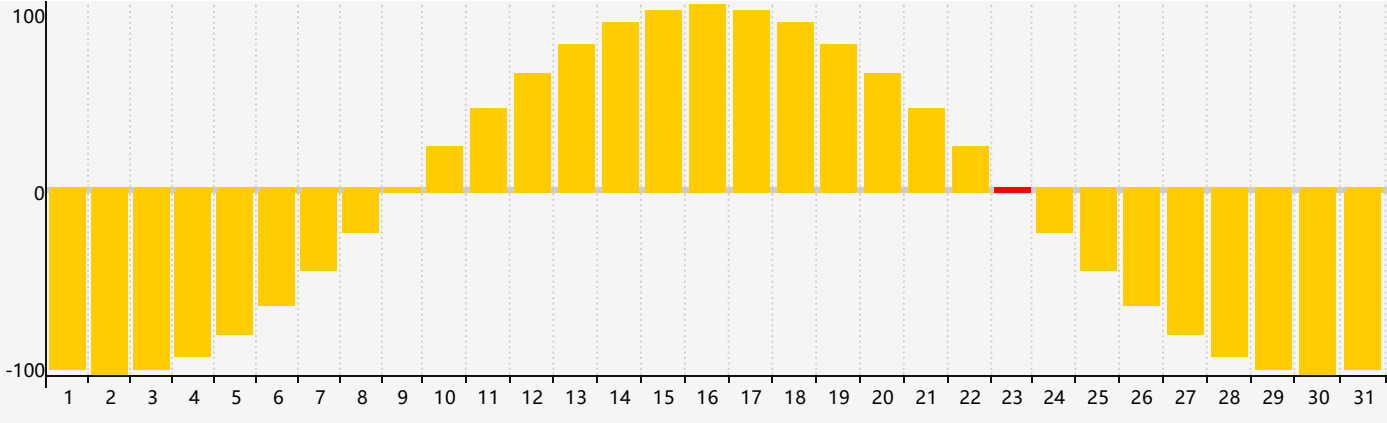

May 2017 Intellectual Biorhythm Charts

May 2017 Emotional Biorhythm Charts

May 2017 Physical Biorhythm Charts

May 2017

SUN	MON	TUE	WED	THU	FRI	SAT
30	1	2	3	4	5	6
7	8	9	10	11	12	13
14 Intellectual	15	16	17	18 Physical	19	20
21	22	23 Emotional	24	25	26	27
28	29	30	31	1	2	3