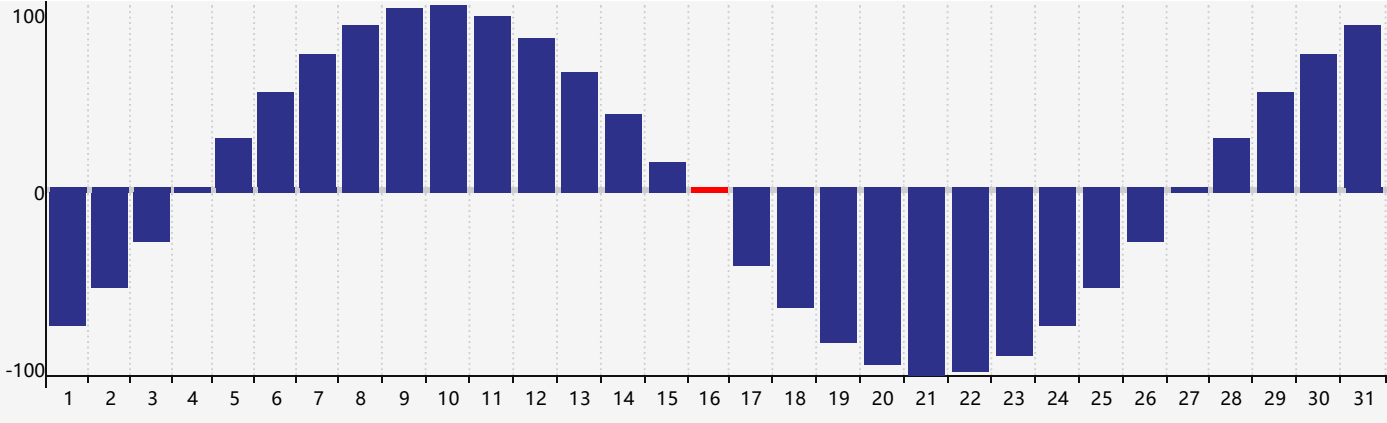

May 2017 Intellectual Biorhythm Charts

May 2017 Emotional Biorhythm Charts

May 2017 Physical Biorhythm Charts

May 2017

SUN	MON	TUE	WED	THU	FRI	SAT
30 	1 	2 	3 	4 	5 	6 
7 	8 	9 	10 	11 	12 	13 
14 Intellectual 	15 	16 Physical 	17 	18 Emotional 	19 	20 
21 	22 	23 	24 	25 	26 	27 
28 	29 	30 	31 	1 	2 	3 