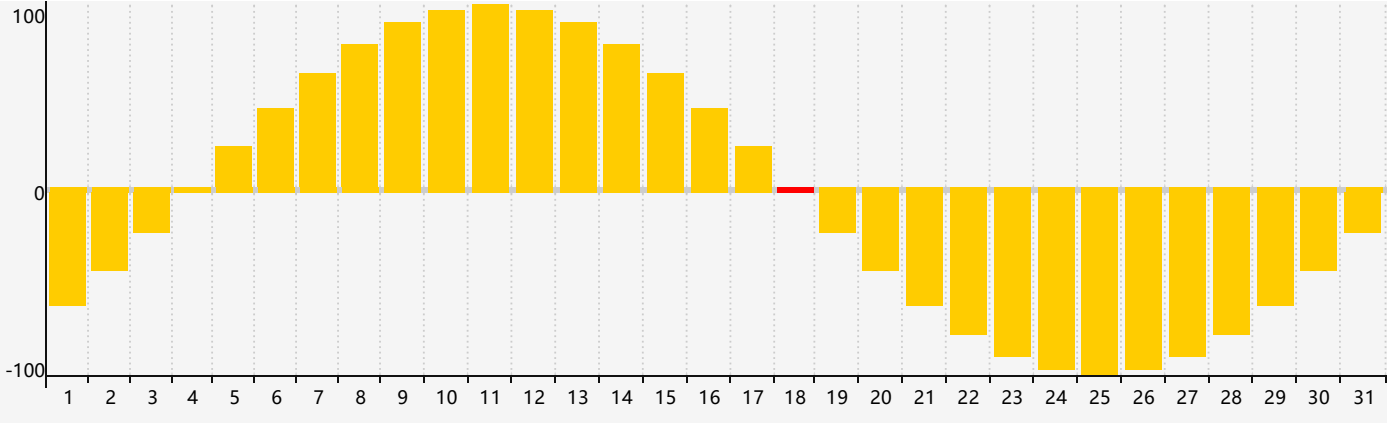

May 2017 Intellectual Biorhythm Charts

May 2017 Emotional Biorhythm Charts

May 2017 Physical Biorhythm Charts

May 2017

SUN	MON	TUE	WED	THU	FRI	SAT
30 	1 	2 	3 	4 	5 	6 
7 	8 	9 	10 	11 	12 	13 
14 Intellectual 	15 	16 Physical 	17 	18 Emotional 	19 	20 
21 	22 	23 	24 	25 	26 	27 
28 	29 	30 	31 	1 	2 	3 