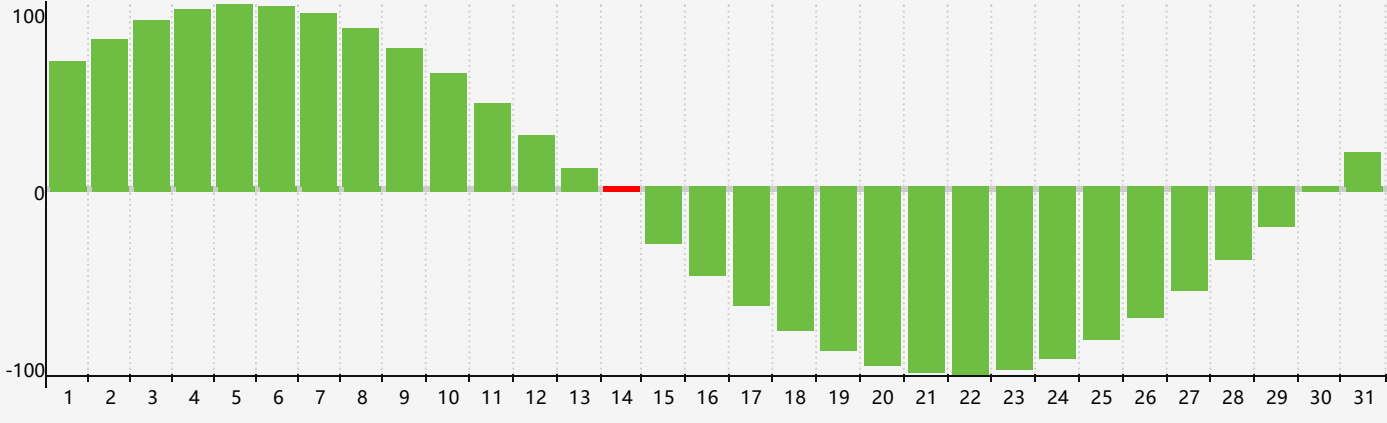

May 2017 Intellectual Biorhythm Charts

May 2017 Emotional Biorhythm Charts

May 2017 Physical Biorhythm Charts

May 2017

SUN	MON	TUE	WED	THU	FRI	SAT
30 	1 	2 	3 	4 	5 	6 
7 	8 	9 	10 	11 	12 	13 
14 Intellectual 	15 	16 Physical 	17 	18 Emotional 	19 	20 
21 	22 	23 	24 	25 	26 	27 
28 	29 	30 	31 	1 	2 	3 