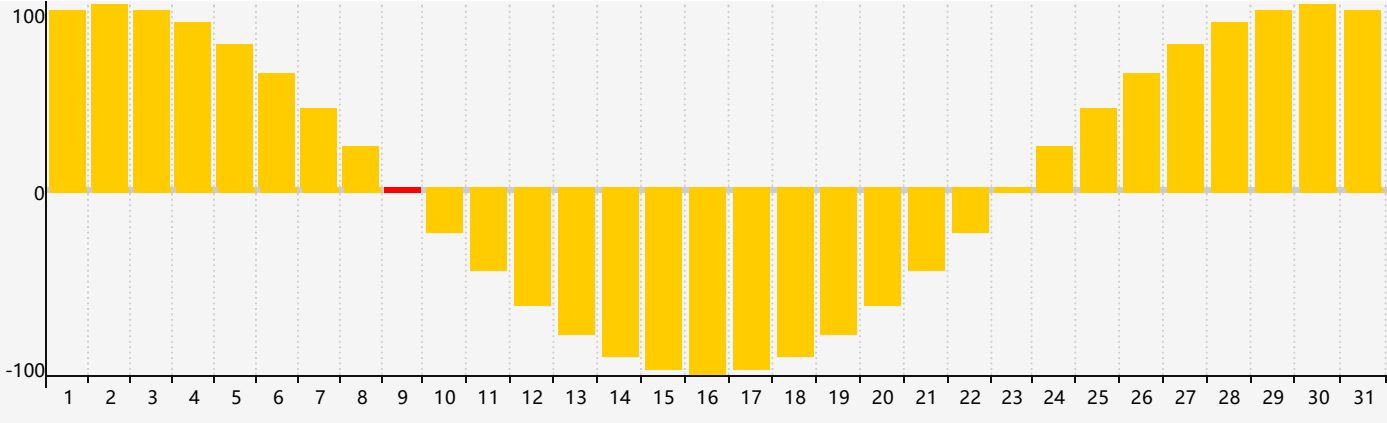

May 2017 Intellectual Biorhythm Charts

May 2017 Emotional Biorhythm Charts

May 2017 Physical Biorhythm Charts

May 2017

SUN	MON	TUE	WED	THU	FRI	SAT
30 	1 	2 Physical 	3 	4 	5 	6 
7 	8 	9 Emotional 	10 	11 	12 	13 
14 	15 	16 	17 	18 	19 	20 
21 	22 	23 	24 	25 Physical 	26 	27 Intellectual 
28 	29 	30 	31 	1 	2 	3 