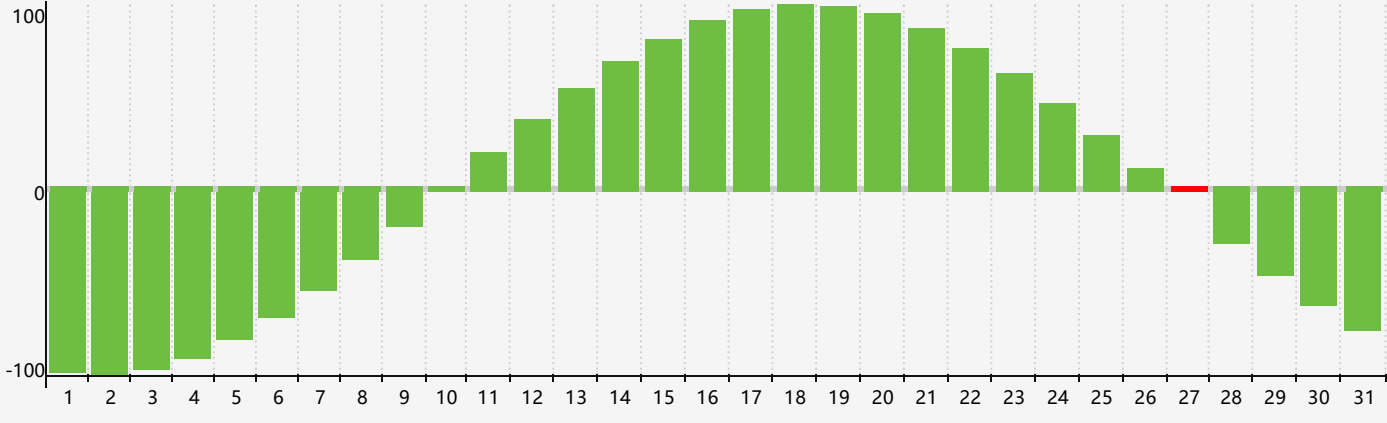

May 2017 Intellectual Biorhythm Charts

May 2017 Emotional Biorhythm Charts

May 2017 Physical Biorhythm Charts

May 2017

SUN	MON	TUE	WED	THU	FRI	SAT
30 	1 	2 Physical 	3 	4 	5 	6 
7 	8 	9 Emotional 	10 	11 	12 	13 
14 	15 	16 	17 	18 	19 	20 
21 	22 	23 	24 	25 Physical 	26 	27 Intellectual 
28 	29 	30 	31 	1 	2 	3 