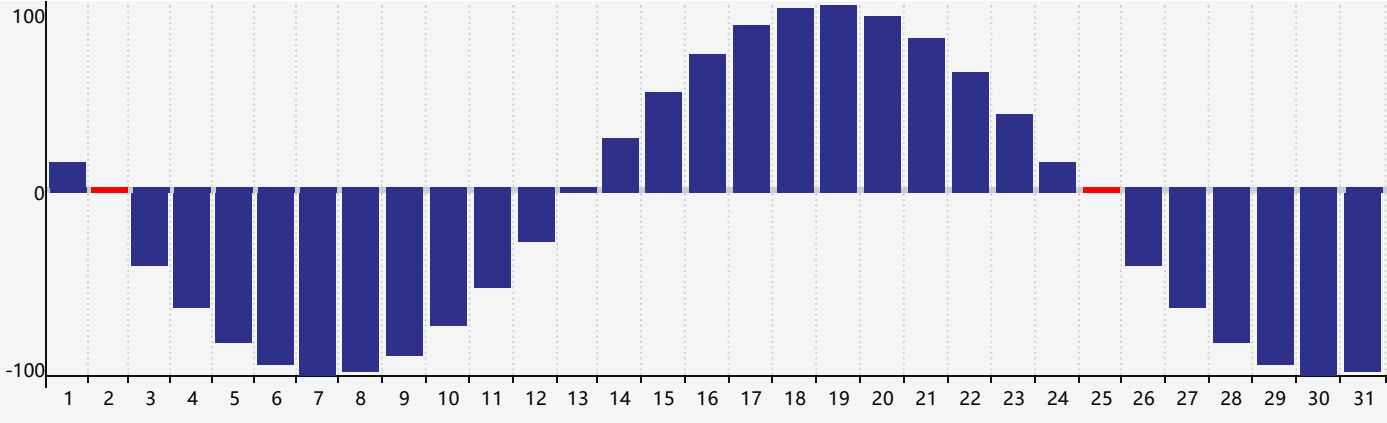

May 2017 Intellectual Biorhythm Charts

May 2017 Emotional Biorhythm Charts

May 2017 Physical Biorhythm Charts

May 2017

SUN	MON	TUE	WED	THU	FRI	SAT
30 	1 	2 Physical 	3 	4 	5 	6 
7 	8 	9 Emotional 	10 	11 	12 	13 
14 	15 	16 	17 	18 	19 	20 
21 	22 	23 	24 	25 Physical 	26 	27 Intellectual 
28 	29 	30 	31 	1 	2 	3 