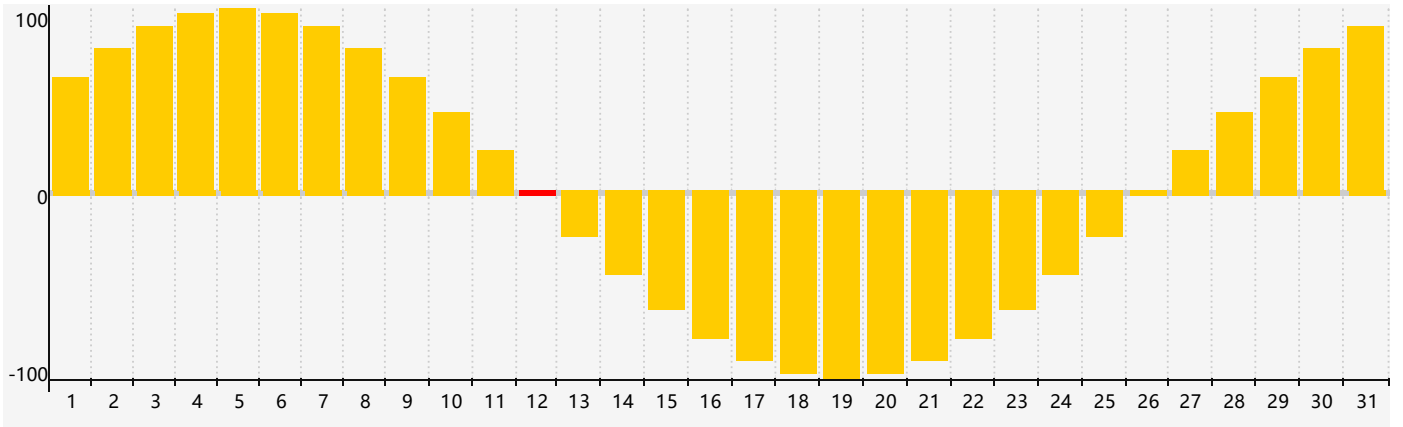

May 2017 Emotional Biorhythm Charts

May 2017

SUN	MON	TUE	WED	THU	FRI	SAT
30	1	2	3	4	5	6
7	8	9	10	11	12 Emotional	13
14	15	16	17	18	19	20
21	22	23	24	25	26	27
28	29	30	31	1	2	3