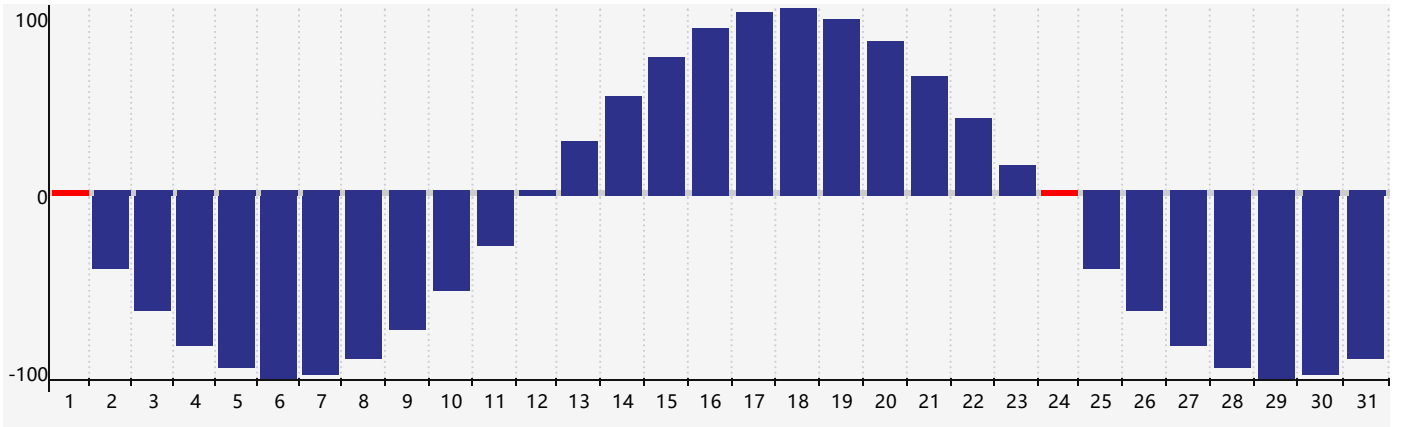

May 2017 Physical Biorhythm Charts

May 2017

SUN	MON	TUE	WED	THU	FRI	SAT
30	1 <small>Physical</small>	2	3	4	5	6
7	8	9	10	11	12	13
14	15	16	17	18	19	20
21	22	23	24 <small>Physical</small>	25	26	27
28	29	30	31	1	2	3