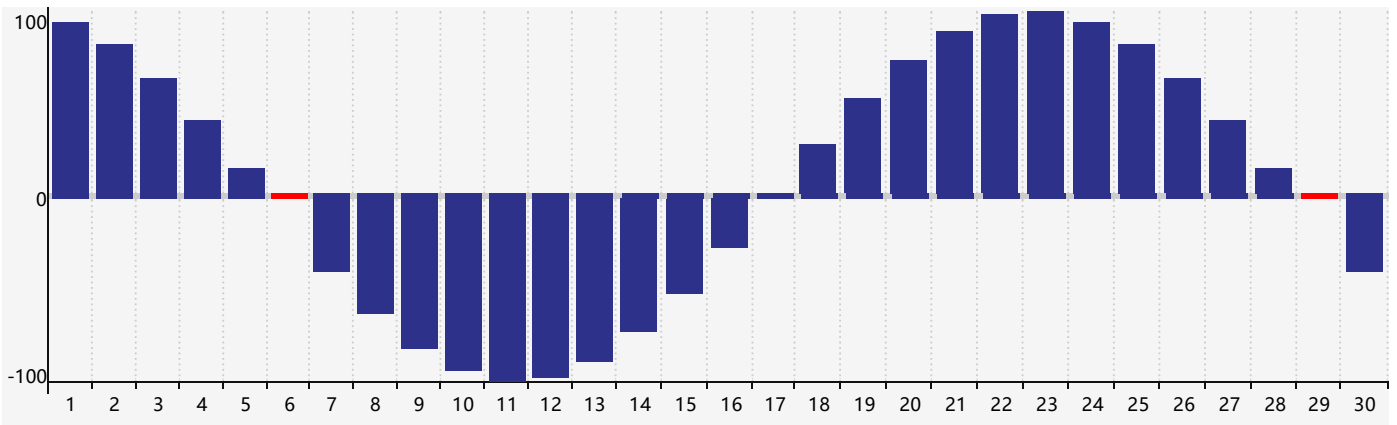

June 2017 Intellectual Biorhythm Charts

June 2017 Emotional Biorhythm Charts

June 2017 Physical Biorhythm Charts

June 2017

SUN	MON	TUE	WED	THU	FRI	SAT
28	29	30	31	1	2	3
4	5	6 Physical	7	8	9	10
11 Emotional	12	13	14	15	16	17
18	19	20	21	22	23	24
25	26 Intellectual	27	28	29 Physical	30	1