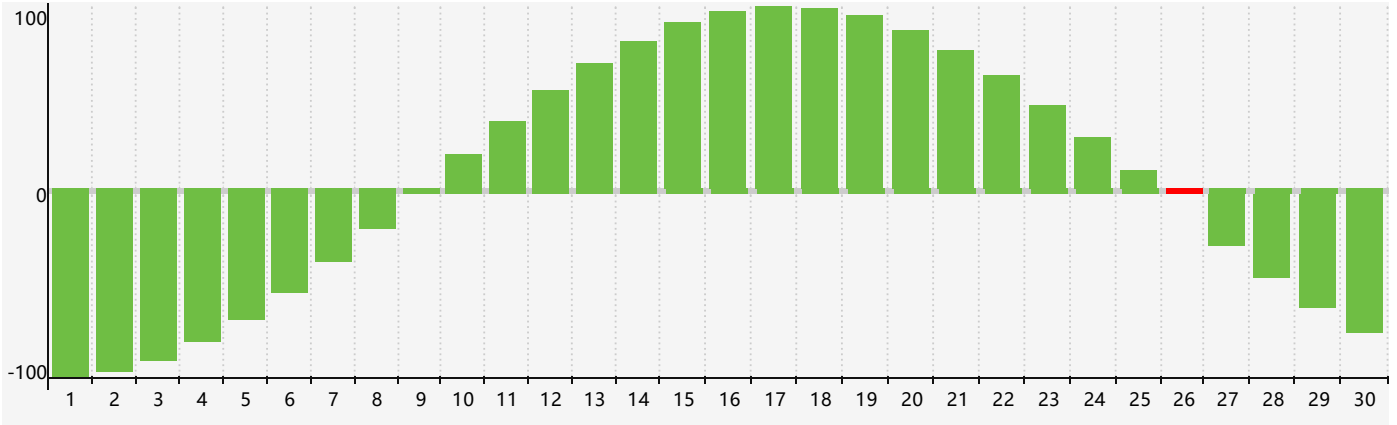

June 2017 Intellectual Biorhythm Charts

June 2017 Emotional Biorhythm Charts

June 2017 Physical Biorhythm Charts

June 2017

SUN	MON	TUE	WED	THU	FRI	SAT
28	29	30	31	1	2	3
4	5	6 Physical	7	8	9	10
11 Emotional	12	13	14	15	16	17
18	19	20	21	22	23	24
25	26 Intellectual	27	28	29 Physical	30	1