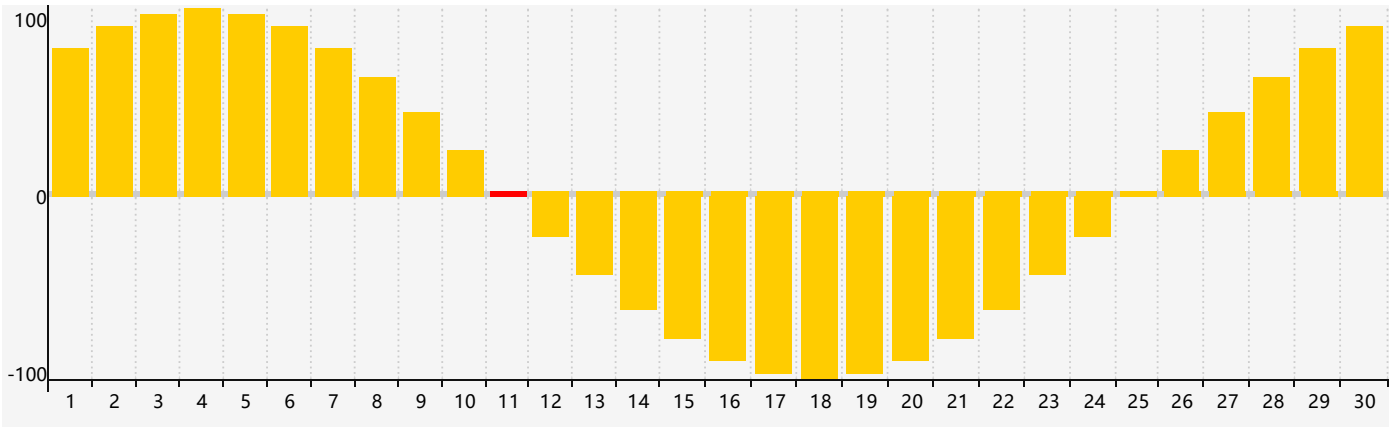

June 2017 Intellectual Biorhythm Charts

June 2017 Emotional Biorhythm Charts

June 2017 Physical Biorhythm Charts

June 2017

SUN	MON	TUE	WED	THU	FRI	SAT
28	29	30	31	1	2	3
4	5	6 Physical	7	8	9	10
11 Emotional	12	13	14	15	16	17
18	19	20	21	22	23	24
25	26 Intellectual	27	28	29 Physical	30	1