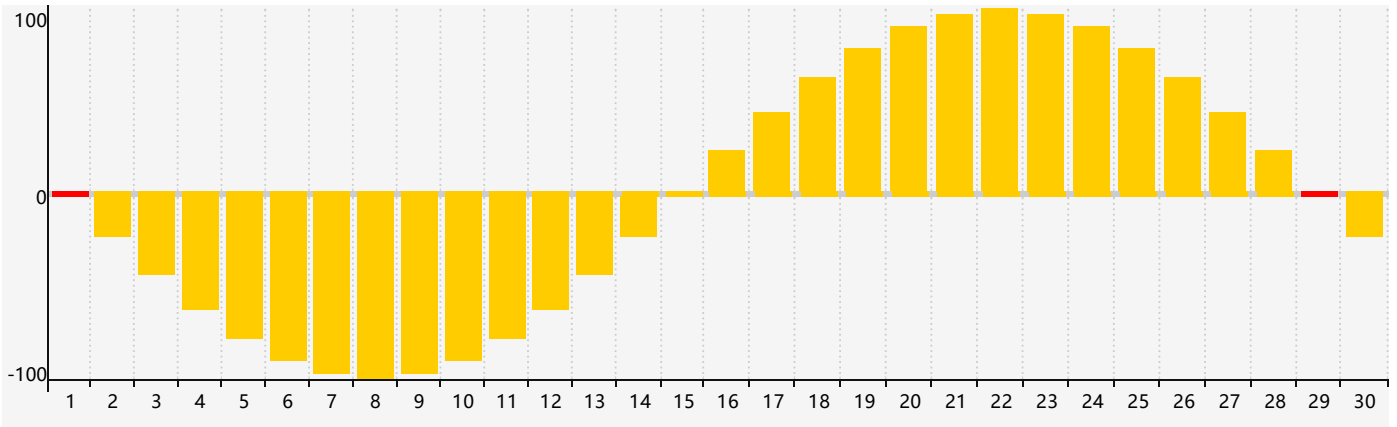

June 2017 Intellectual Biorhythm Charts

June 2017 Emotional Biorhythm Charts

June 2017 Physical Biorhythm Charts

June 2017

SUN	MON	TUE	WED	THU	FRI	SAT
28	29	30	31	1 Emotional	2	3
4	5	6	7	8	9	10
11	12	13	14	15	16	17 Physical
18	19	20	21	22	23	24
25	26	27 Intellectual	28	29 Emotional	30	1