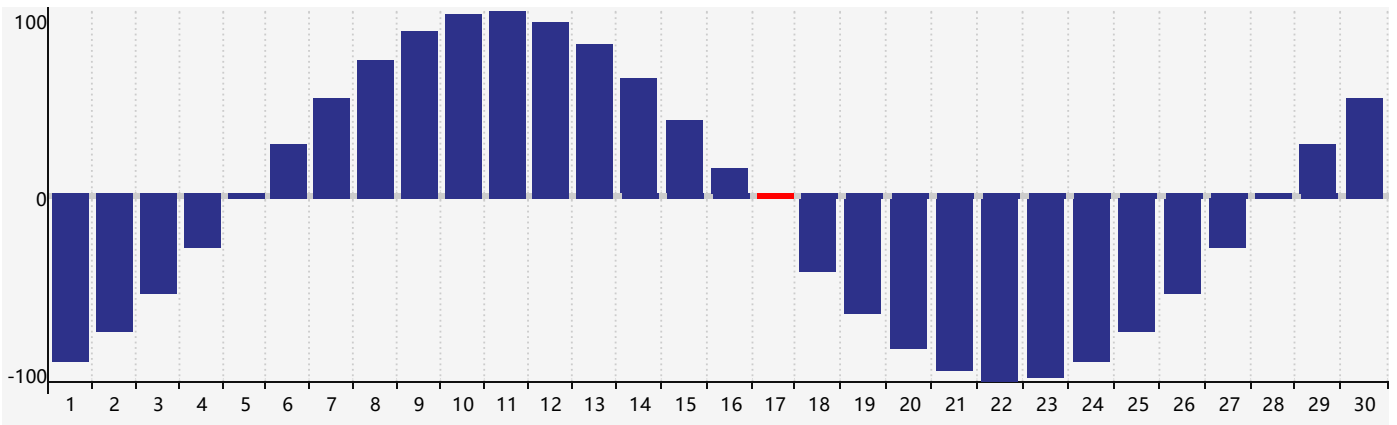

June 2017 Intellectual Biorhythm Charts

June 2017 Emotional Biorhythm Charts

June 2017 Physical Biorhythm Charts

June 2017

SUN	MON	TUE	WED	THU	FRI	SAT
28	29	30	31	1 Emotional	2	3
4	5	6	7	8	9	10
11	12	13	14	15	16	17 Physical
18	19	20	21	22	23	24
25	26	27 Intellectual	28	29 Emotional	30	1