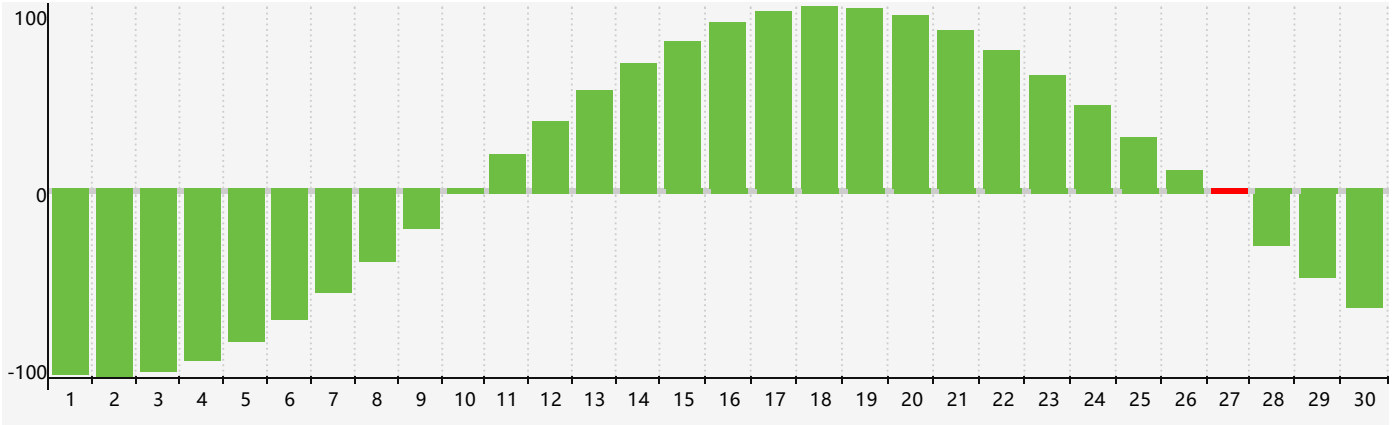

June 2017 Intellectual Biorhythm Charts

June 2017 Emotional Biorhythm Charts

June 2017 Physical Biorhythm Charts

June 2017

SUN	MON	TUE	WED	THU	FRI	SAT
28	29	30	31	1 Emotional	2	3
4	5	6	7	8	9	10
11	12	13	14	15	16	17 Physical
18	19	20	21	22	23	24
25	26	27 Intellectual	28	29 Emotional	30	1