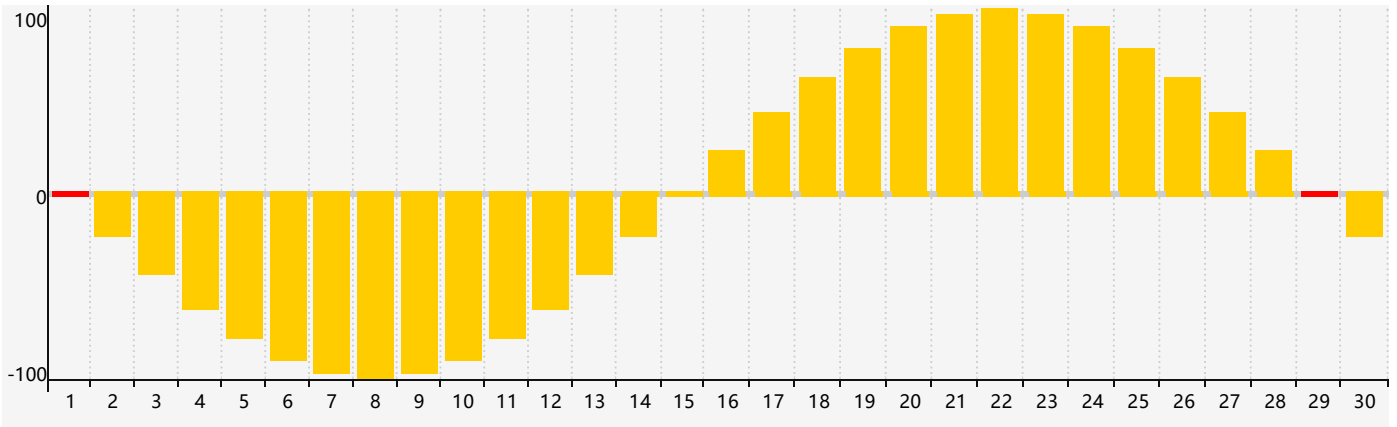

June 2017 Intellectual Biorhythm Charts

June 2017 Emotional Biorhythm Charts

June 2017 Physical Biorhythm Charts

June 2017

SUN	MON	TUE	WED	THU	FRI	SAT
28	29	30	31	1 <small>Emotional</small>	2	3
4	5	6	7	8	9	10
11	12	13	14 <small>Physical</small>	15	16	17
18	19	20	21	22	23	24
25 <small>Intellectual</small>	26	27	28	29 <small>Emotional</small>	30	1