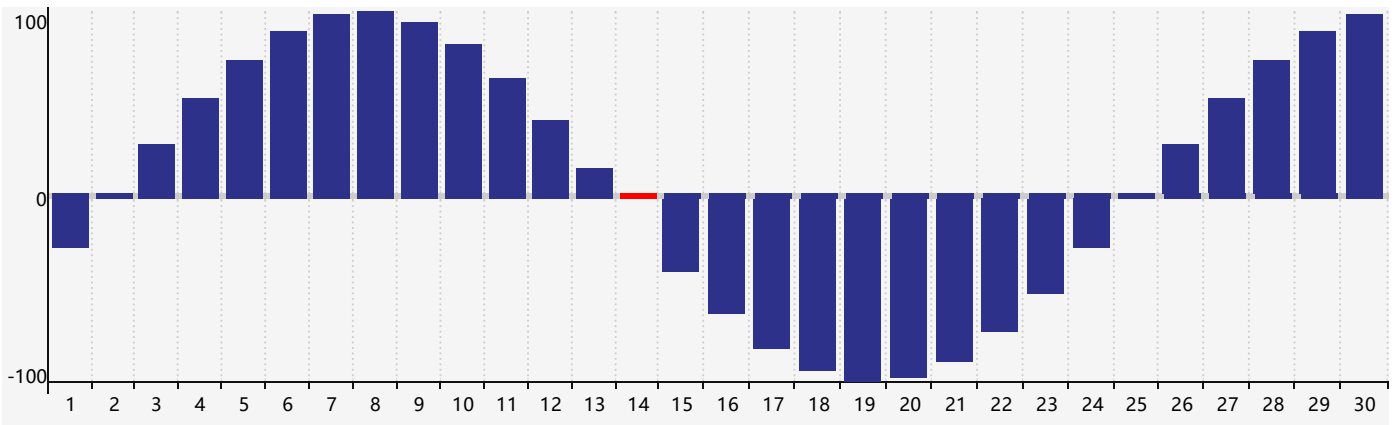

June 2017 Intellectual Biorhythm Charts

June 2017 Emotional Biorhythm Charts

June 2017 Physical Biorhythm Charts

June 2017

SUN	MON	TUE	WED	THU	FRI	SAT
28	29	30	31	1 <small>Emotional</small>	2	3
4	5	6	7	8	9	10
11	12	13	14 <small>Physical</small>	15	16	17
18	19	20	21	22	23	24
25 <small>Intellectual</small>	26	27	28	29 <small>Emotional</small>	30	1