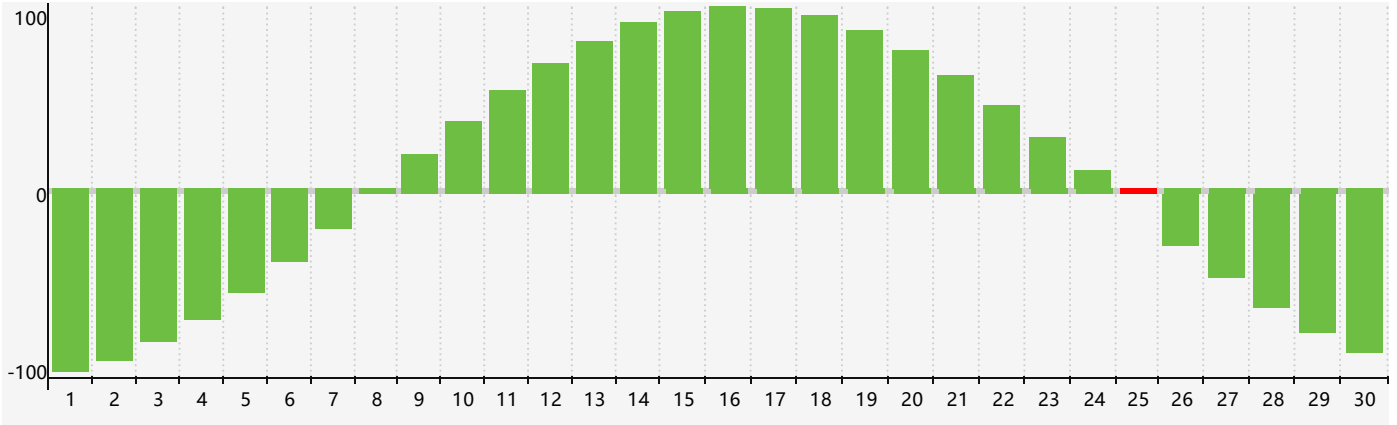

June 2017 Intellectual Biorhythm Charts

June 2017 Emotional Biorhythm Charts

June 2017 Physical Biorhythm Charts

June 2017

SUN	MON	TUE	WED	THU	FRI	SAT
28	29	30	31	1 <small>Emotional</small>	2	3
4	5	6	7	8	9	10
11	12	13	14 <small>Physical</small>	15	16	17
18	19	20	21	22	23	24
25 <small>Intellectual</small>	26	27	28	29 <small>Emotional</small>	30	1