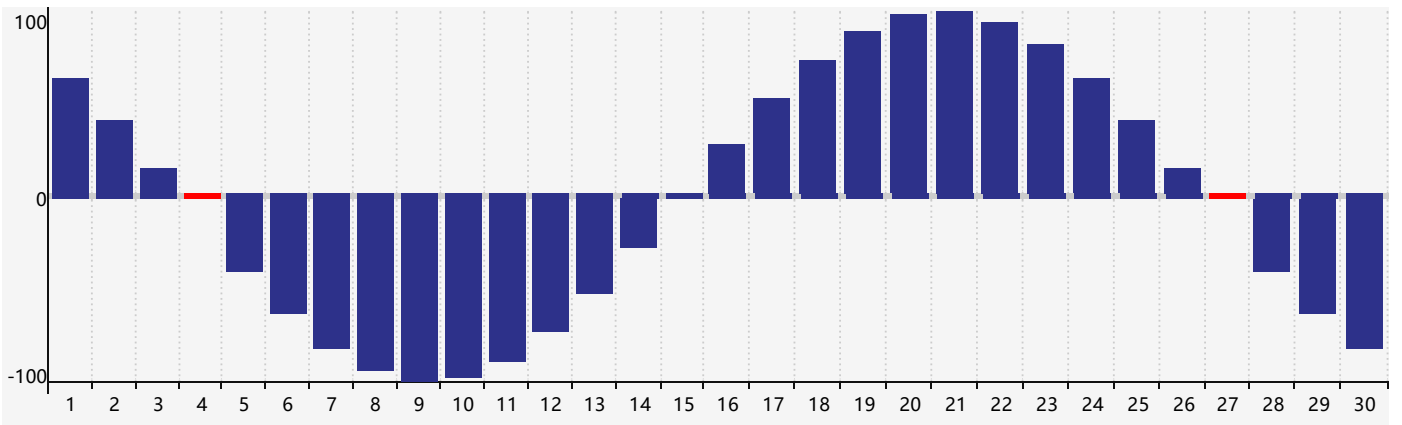

June 2017 Intellectual Biorhythm Charts

June 2017 Emotional Biorhythm Charts

June 2017 Physical Biorhythm Charts

June 2017

SUN	MON	TUE	WED	THU	FRI	SAT
28	29	30	31	1 Intellectual	2	3
4 Physical	5	6	7	8	9	10 Emotional
11	12	13	14	15	16	17
18	19	20	21	22	23	24
25	26	27 Physical	28	29	30	1