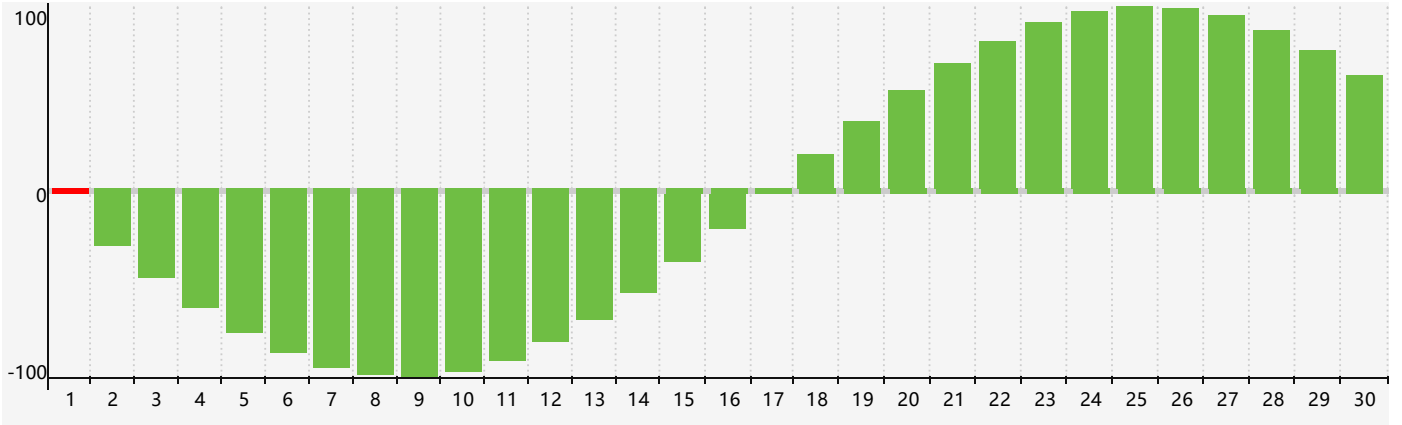

June 2017 Intellectual Biorhythm Charts

June 2017 Emotional Biorhythm Charts

June 2017 Physical Biorhythm Charts

June 2017

SUN	MON	TUE	WED	THU	FRI	SAT
28	29	30	31	1 Intellectual	2	3
4 Physical	5	6	7	8	9	10 Emotional
11	12	13	14	15	16	17
18	19	20	21	22	23	24
25	26	27 Physical	28	29	30	1