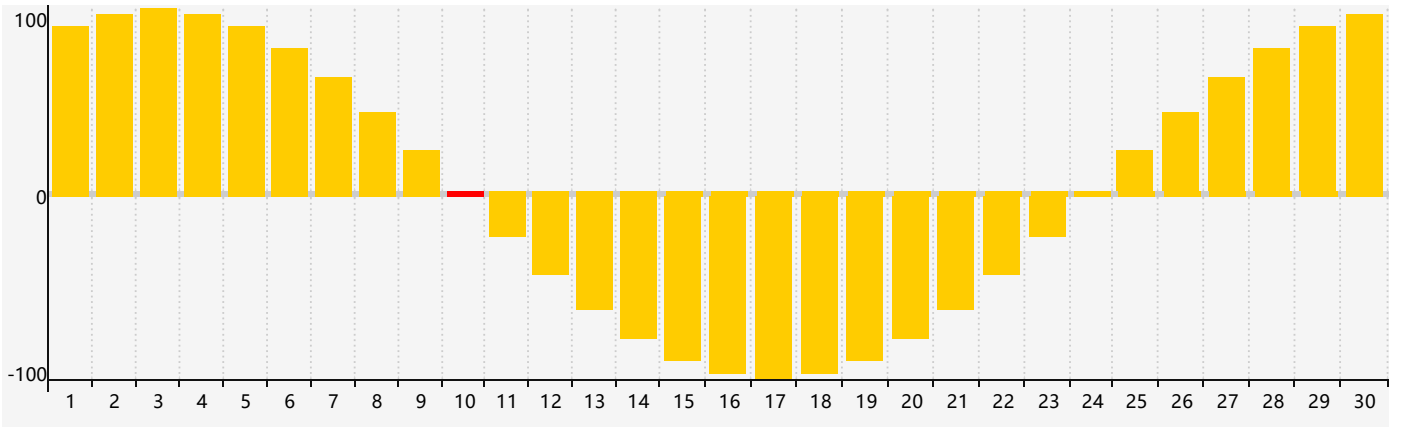

June 2017 Intellectual Biorhythm Charts

June 2017 Emotional Biorhythm Charts

June 2017 Physical Biorhythm Charts

June 2017

SUN	MON	TUE	WED	THU	FRI	SAT
28	29	30	31	1 Intellectual	2	3
4 Physical	5	6	7	8	9	10 Emotional
11	12	13	14	15	16	17
18	19	20	21	22	23	24
25	26	27 Physical	28	29	30	1