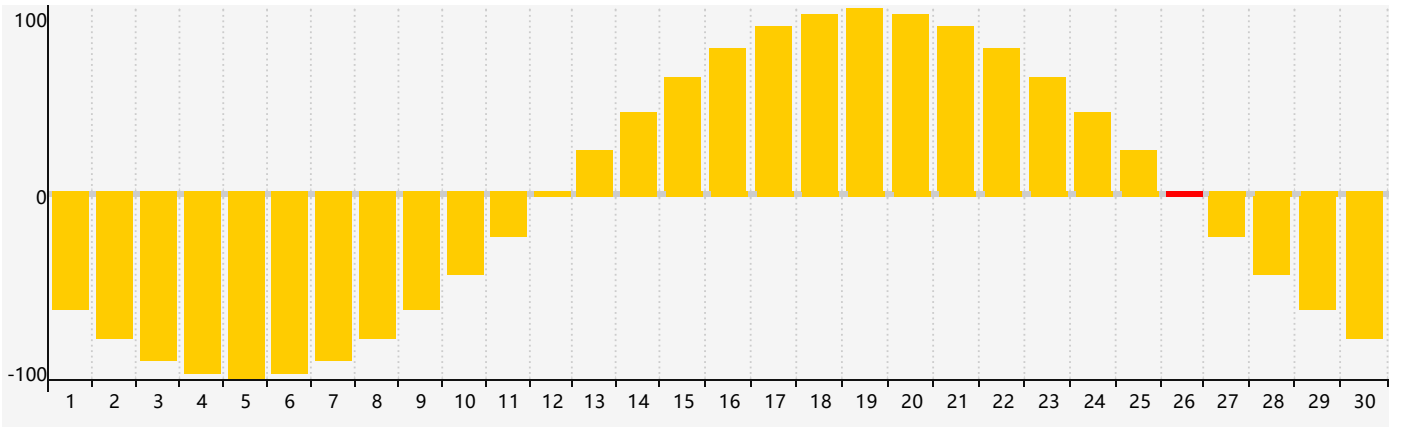

June 2017 Intellectual Biorhythm Charts

June 2017 Emotional Biorhythm Charts

June 2017 Physical Biorhythm Charts

June 2017

SUN	MON	TUE	WED	THU	FRI	SAT
28	29 Emotional	30 Intellectual	31	1	2	3
4	5	6	7	8	9	10
11	12	13 Physical	14	15	16	17
18	19	20	21	22	23	24
25	26 Emotional	27	28	29	30	1