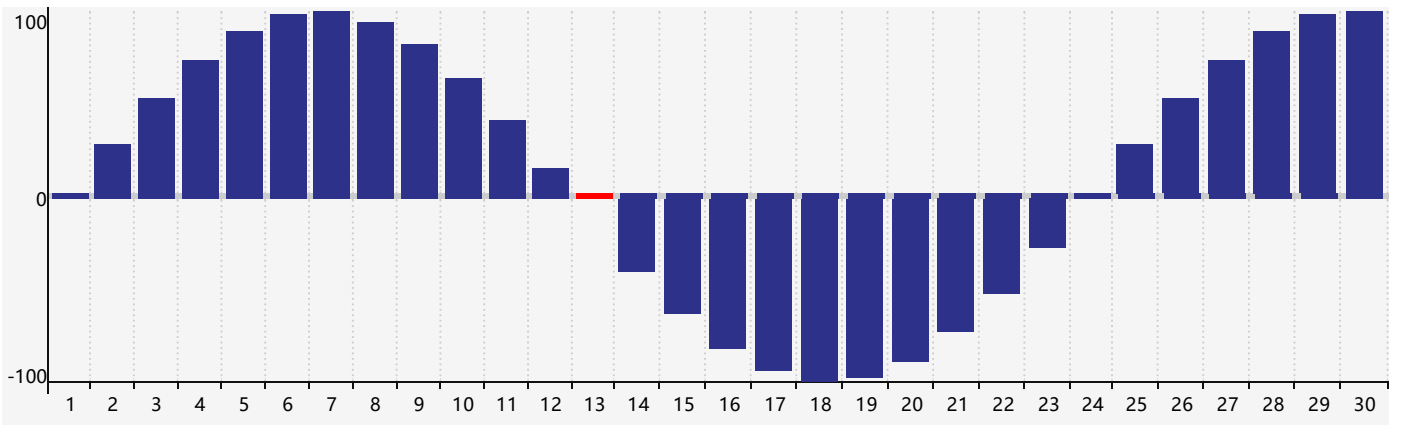

June 2017 Intellectual Biorhythm Charts

June 2017 Emotional Biorhythm Charts

June 2017 Physical Biorhythm Charts

June 2017

SUN	MON	TUE	WED	THU	FRI	SAT
28	29 Emotional	30 Intellectual	31	1	2	3
4	5	6	7	8	9	10
11	12	13 Physical	14	15	16	17
18	19	20	21	22	23	24
25	26 Emotional	27	28	29	30	1