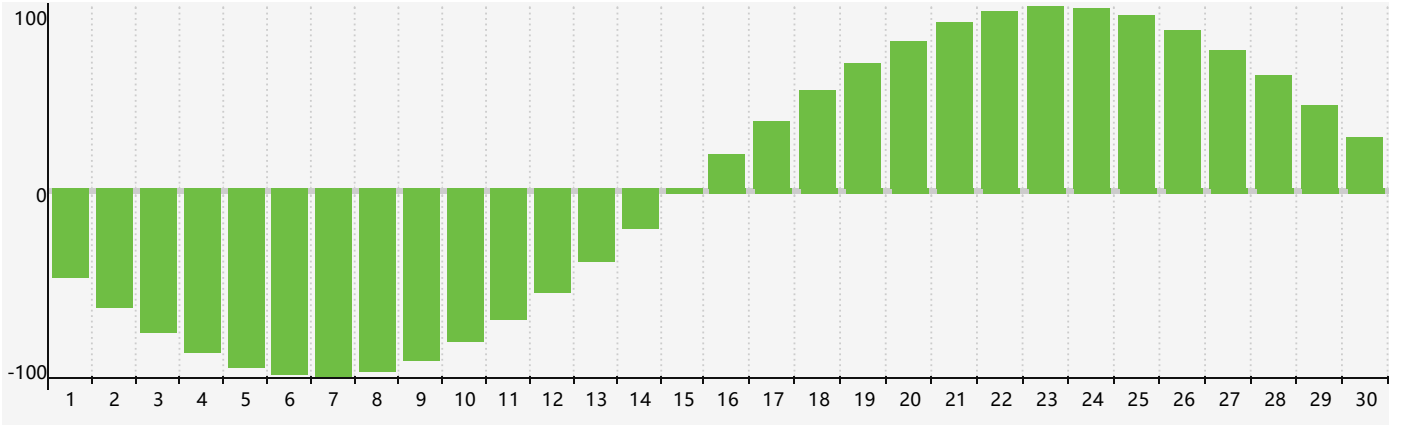

June 2017 Intellectual Biorhythm Charts

June 2017 Emotional Biorhythm Charts

June 2017 Physical Biorhythm Charts

June 2017

SUN	MON	TUE	WED	THU	FRI	SAT
28	29 Emotional	30 Intellectual	31	1	2	3
4	5	6	7	8	9	10
11	12	13 Physical	14	15	16	17
18	19	20	21	22	23	24
25	26 Emotional	27	28	29	30	1