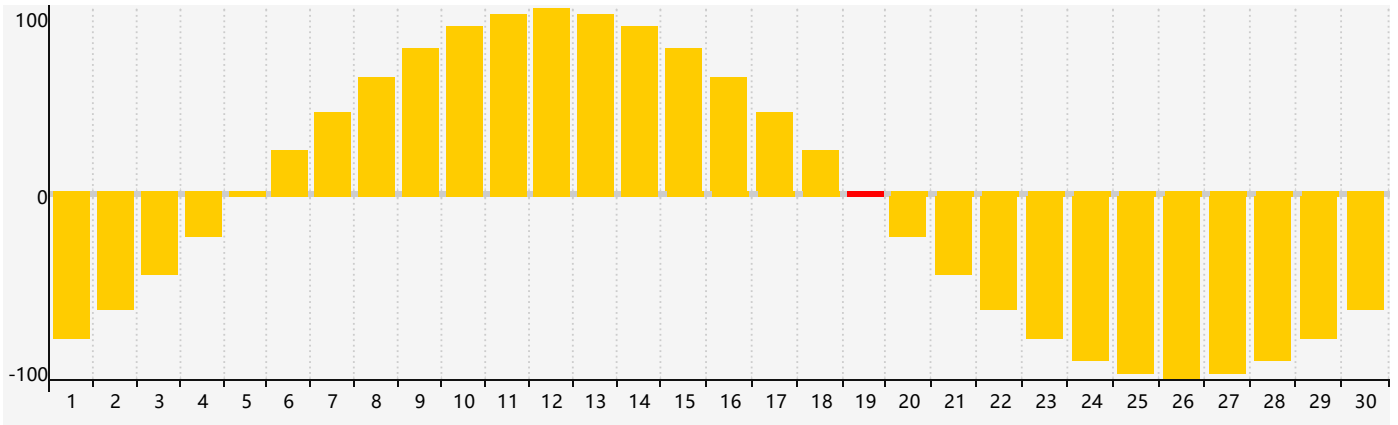

June 2017 Intellectual Biorhythm Charts

June 2017 Emotional Biorhythm Charts

June 2017 Physical Biorhythm Charts

June 2017

SUN	MON	TUE	WED	THU	FRI	SAT
28 	29 	30 	31 	1 	2 	3 
4 	5 Intellectual 	6 	7 	8 	9 	10 
11 	12 	13 	14 	15 	16 	17 
18 	19 Emotional Physical 	20 	21 	22 	23 	24 
25 	26 	27 	28 	29 	30 	1 