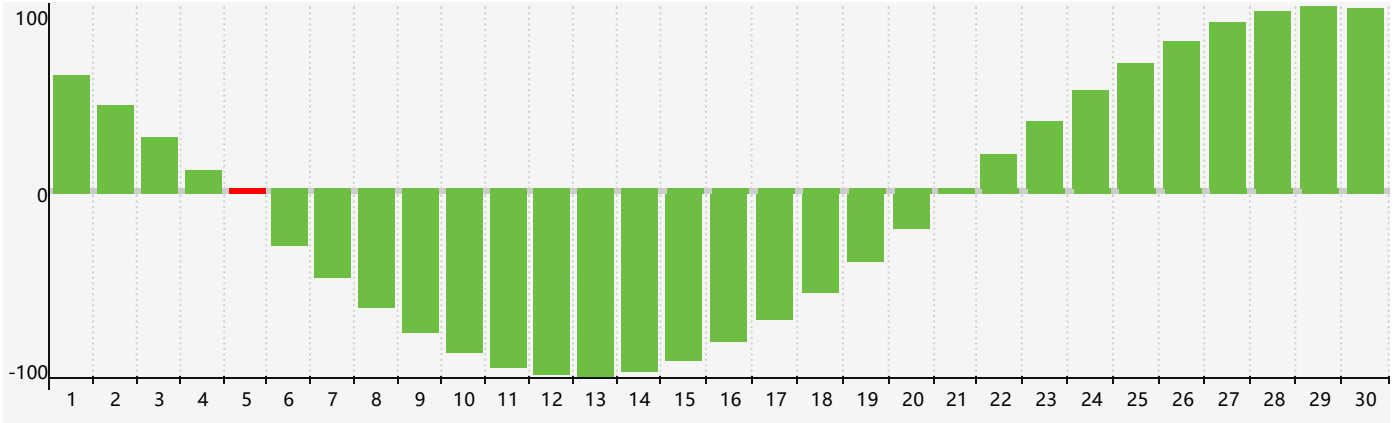

June 2017 Intellectual Biorhythm Charts

June 2017 Emotional Biorhythm Charts

June 2017 Physical Biorhythm Charts

June 2017

SUN	MON	TUE	WED	THU	FRI	SAT
28 	29 	30 	31 	1 	2 	3 
4 	5 Intellectual 	6 	7 	8 	9 	10 
11 	12 	13 	14 	15 	16 	17 
18 	19 Emotional Physical 	20 	21 	22 	23 	24 
25 	26 	27 	28 	29 	30 	1 