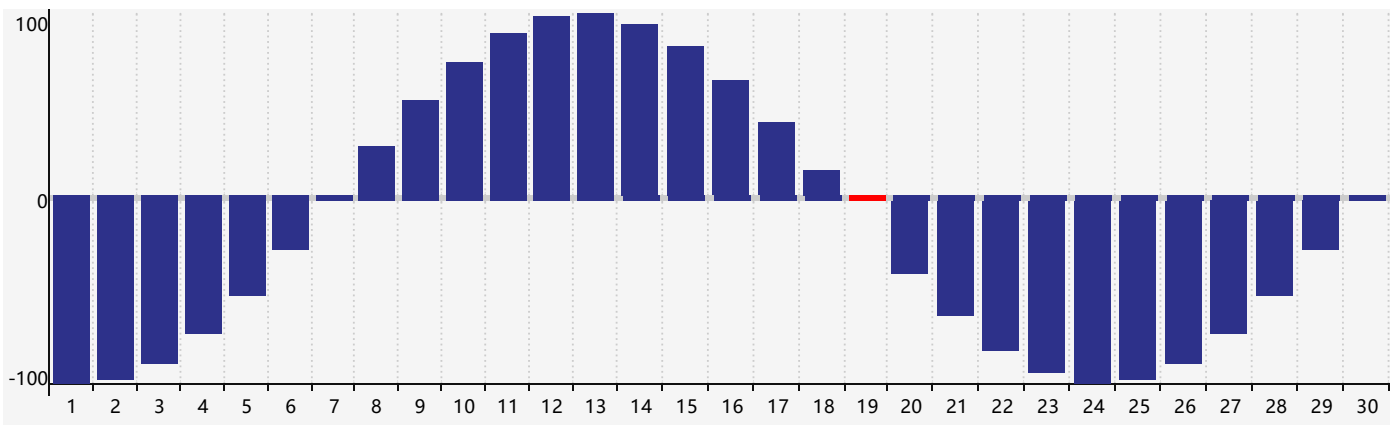

June 2017 Intellectual Biorhythm Charts

June 2017 Emotional Biorhythm Charts

June 2017 Physical Biorhythm Charts

June 2017

SUN	MON	TUE	WED	THU	FRI	SAT
28 	29 	30 	31 	1 	2 	3 
4 	5 Intellectual 	6 	7 	8 	9 	10 
11 	12 	13 	14 	15 	16 	17 
18 	19 Emotional Physical 	20 	21 	22 	23 	24 
25 	26 	27 	28 	29 	30 	1 