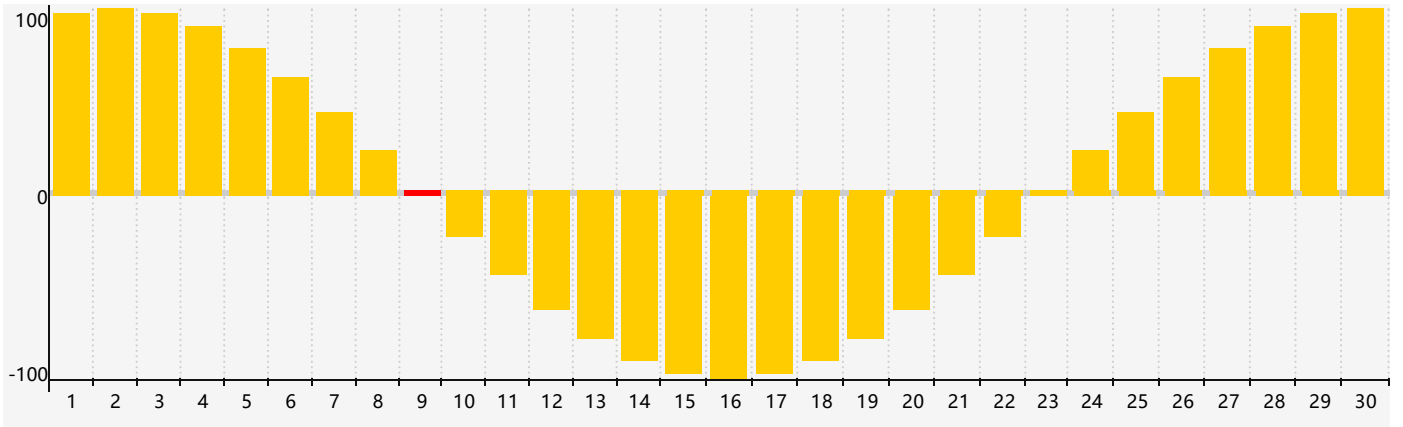

June 2017 Emotional Biorhythm Charts

June 2017

SUN	MON	TUE	WED	THU	FRI	SAT
28	29	30	31	1	2	3
4	5	6	7	8	9 <small>Emotional</small>	10
11	12	13	14	15	16	17
18	19	20	21	22	23	24
25	26	27	28	29	30	1