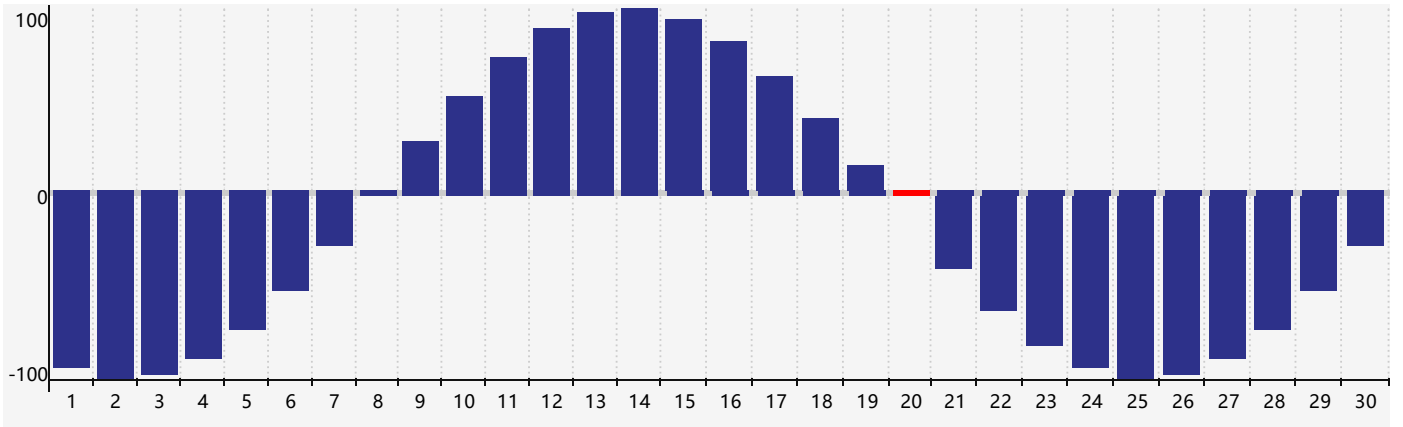

## June 2017 Physical Biorhythm Charts

## June 2017

| SUN            | MON | TUE            | WED | THU | FRI | SAT |
|----------------|-----|----------------|-----|-----|-----|-----|
| 28<br>Physical | 29  | 30             | 31  | 1   | 2   | 3   |
| 4              | 5   | 6              | 7   | 8   | 9   | 10  |
| 11             | 12  | 13             | 14  | 15  | 16  | 17  |
| 18             | 19  | 20<br>Physical | 21  | 22  | 23  | 24  |
| 25             | 26  | 27             | 28  | 29  | 30  | 1   |