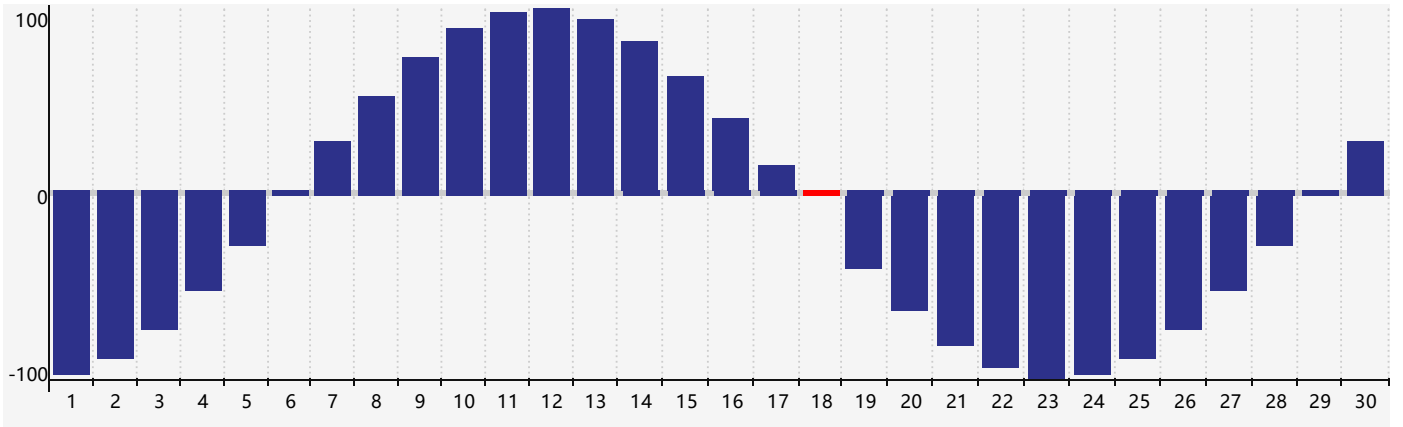

June 2017 Physical Biorhythm Charts

June 2017

SUN	MON	TUE	WED	THU	FRI	SAT
28	29	30	31	1	2	3
4	5	6	7	8	9	10
11	12	13	14	15	16	17
18 <small>Physical</small>	19	20	21	22	23	24
25	26	27	28	29	30	1