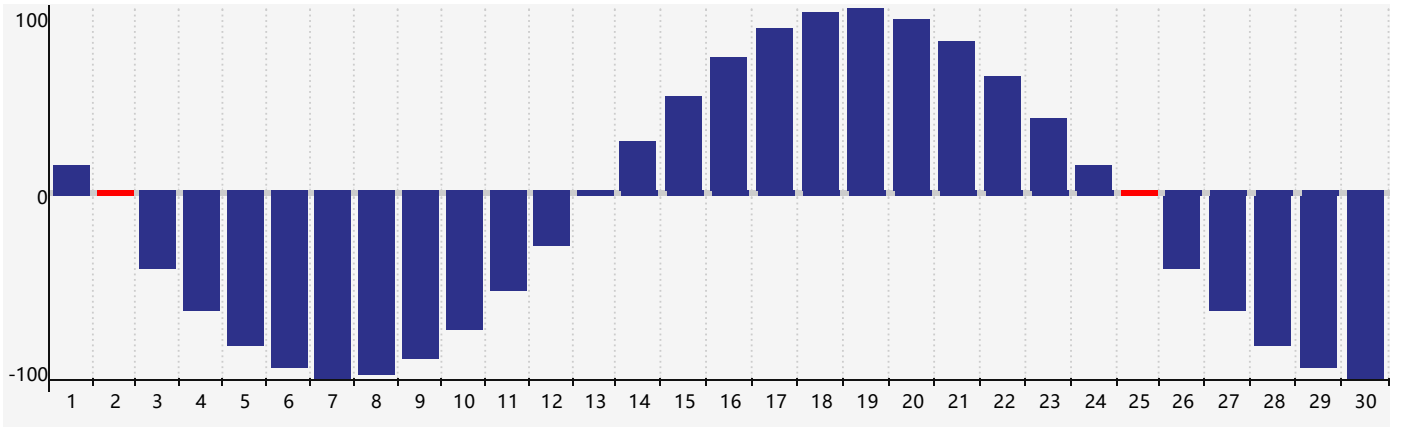

June 2017 Physical Biorhythm Charts

June 2017

| SUN | MON | TUE | WED | THU | FRI | SAT |
|-------------------------------|-----|-----|-----|-----|------------------------------|-----|
| 28 | 29 | 30 | 31 | 1 | 2 <small>Physical</small> | 3 |
| 4 | 5 | 6 | 7 | 8 | 9 | 10 |
| 11 | 12 | 13 | 14 | 15 | 16 | 17 |
| 18 | 19 | 20 | 21 | 22 | 23 | 24 |
| 25 <small>Physical</small> | 26 | 27 | 28 | 29 | 30 | 1 |