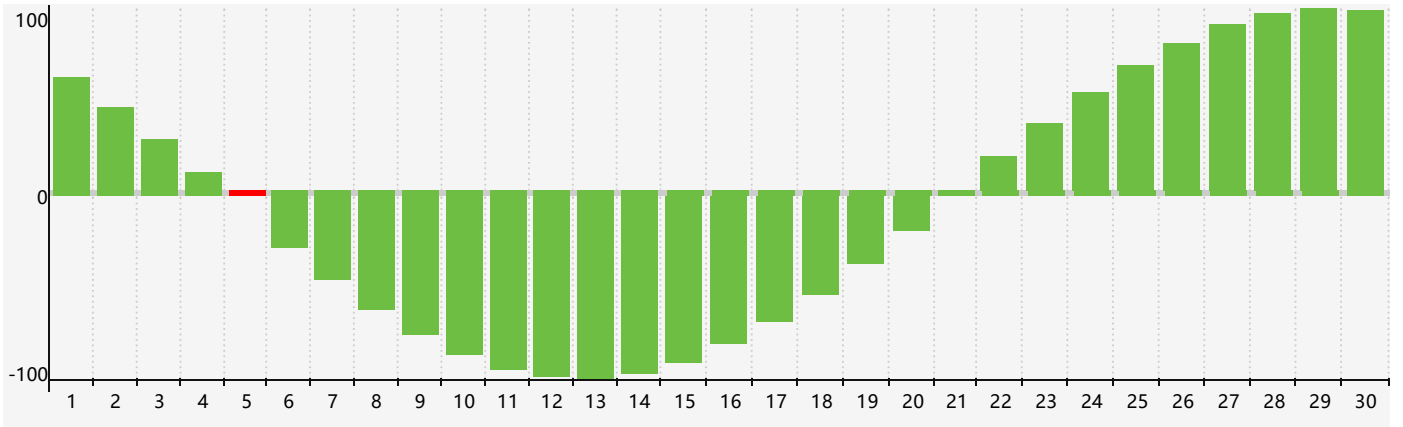

June 2017 Intellectual Biorhythm Charts

June 2017

SUN	MON	TUE	WED	THU	FRI	SAT
28	29	30	31	1	2	3
4	5 Intellectual	6	7	8	9	10
11	12	13	14	15	16	17
18	19	20	21	22	23	24
25	26	27	28	29	30	1