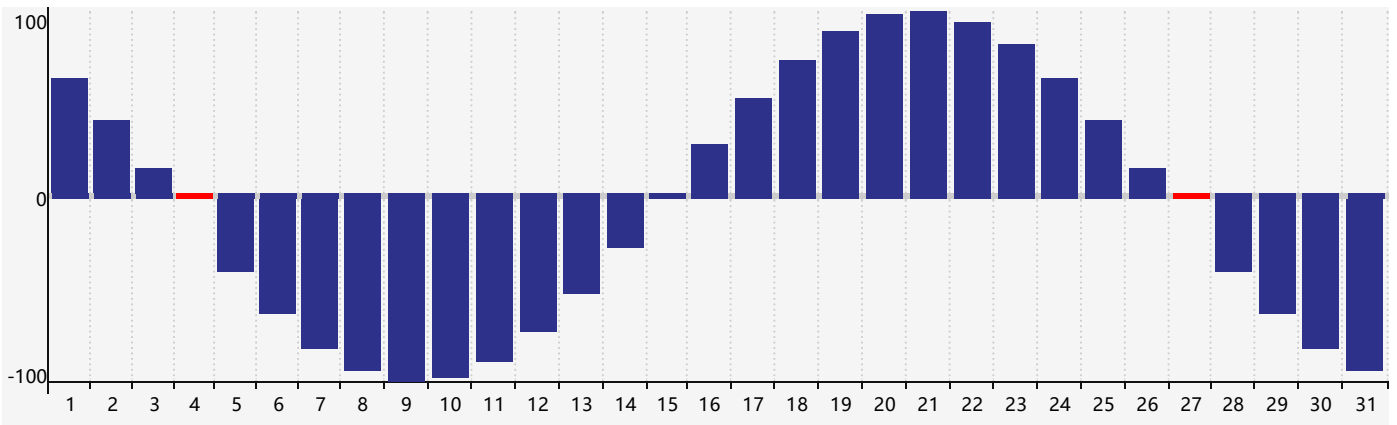

July 2017 Intellectual Biorhythm Charts

July 2017 Emotional Biorhythm Charts

July 2017 Physical Biorhythm Charts

July 2017

SUN	MON	TUE	WED	THU	FRI	SAT
25	26	27	28	29	30	1
2	3	4 IntellectualPhysical	5	6	7	8
9	10	11 Emotional	12	13	14	15
16	17	18	19	20	21	22
23	24	25	26	27 Physical	28	29
30	31	1	2	3	4	5