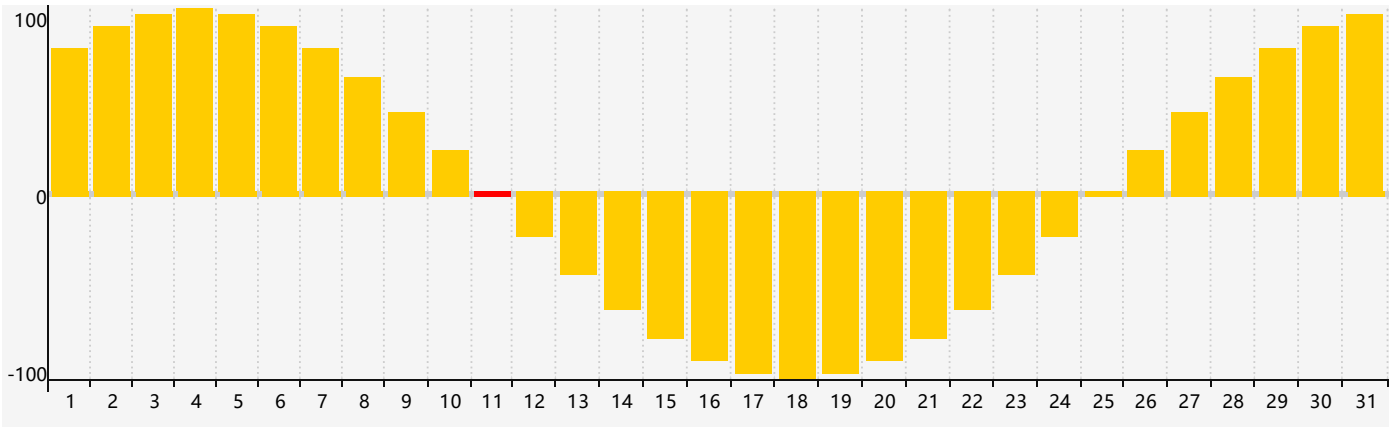

July 2017 Intellectual Biorhythm Charts

July 2017 Emotional Biorhythm Charts

July 2017 Physical Biorhythm Charts

July 2017

SUN	MON	TUE	WED	THU	FRI	SAT
25	26	27	28	29	30	1
2	3	4 IntellectualPhysical	5	6	7	8
9	10	11 Emotional	12	13	14	15
16	17	18	19	20	21	22
23	24	25	26	27 Physical	28	29
30	31	1	2	3	4	5