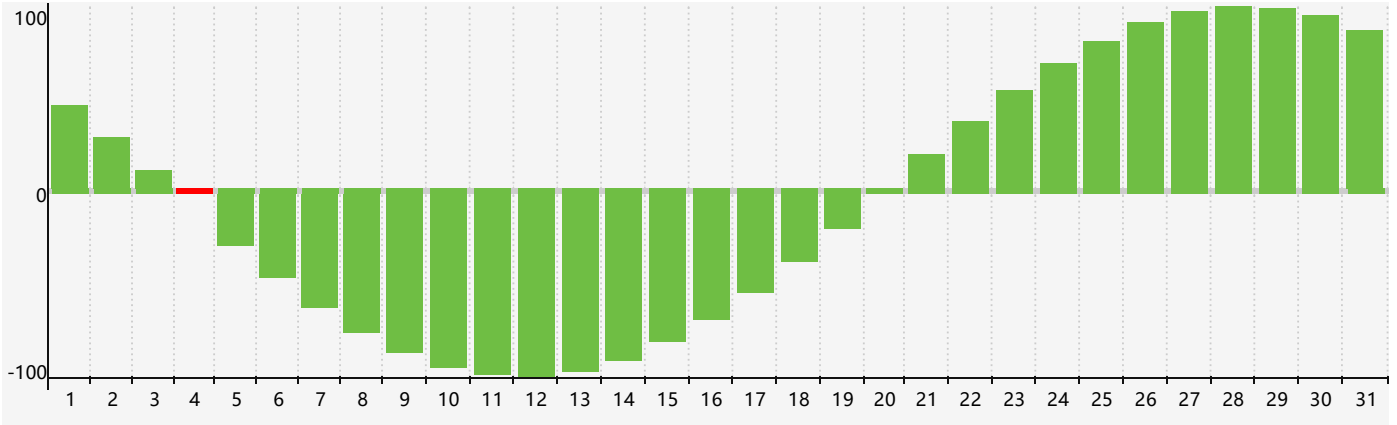

July 2017 Intellectual Biorhythm Charts

July 2017 Emotional Biorhythm Charts

July 2017 Physical Biorhythm Charts

July 2017

SUN	MON	TUE	WED	THU	FRI	SAT
25	26	27	28	29	30	1
2	3	4 IntellectualPhysical	5	6	7	8
9	10	11 Emotional	12	13	14	15
16	17	18	19	20	21	22
23	24	25	26	27 Physical	28	29
30	31	1	2	3	4	5