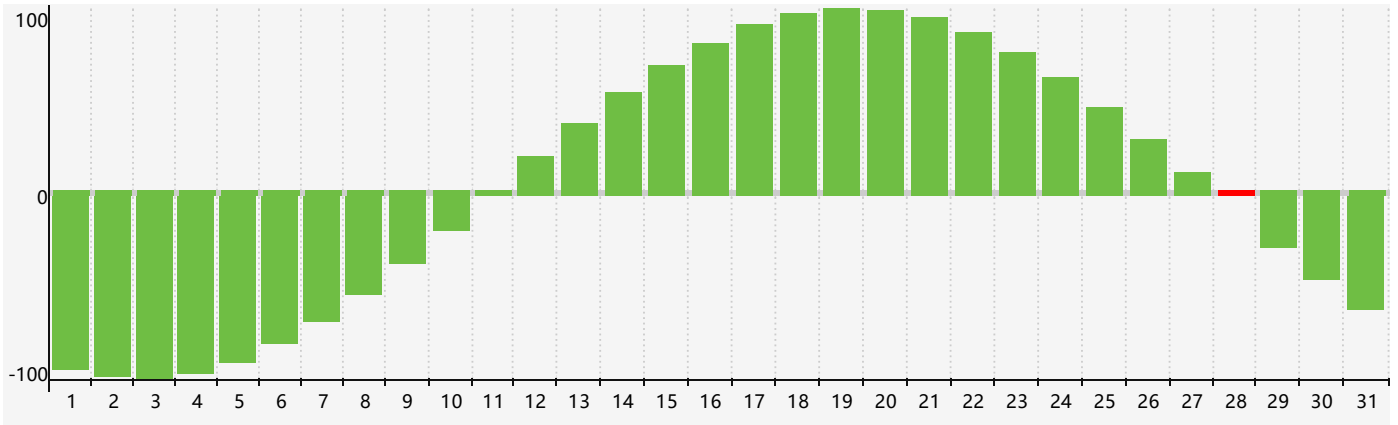

July 2017 Intellectual Biorhythm Charts

July 2017 Emotional Biorhythm Charts

July 2017 Physical Biorhythm Charts

July 2017

SUN	MON	TUE	WED	THU	FRI	SAT
25 Intellectual 	26 	27 	28 	29 Emotional 	30 	1
2 	3 	4 	5 	6 	7 Physical 	8
9 	10 	11 	12 	13 	14 	15
16 	17 	18 	19 	20 	21 	22
23 	24 	25 	26 	27 Emotional 	28 Intellectual 	29
30 Physical 	31 	1 	2 	3 	4 	5