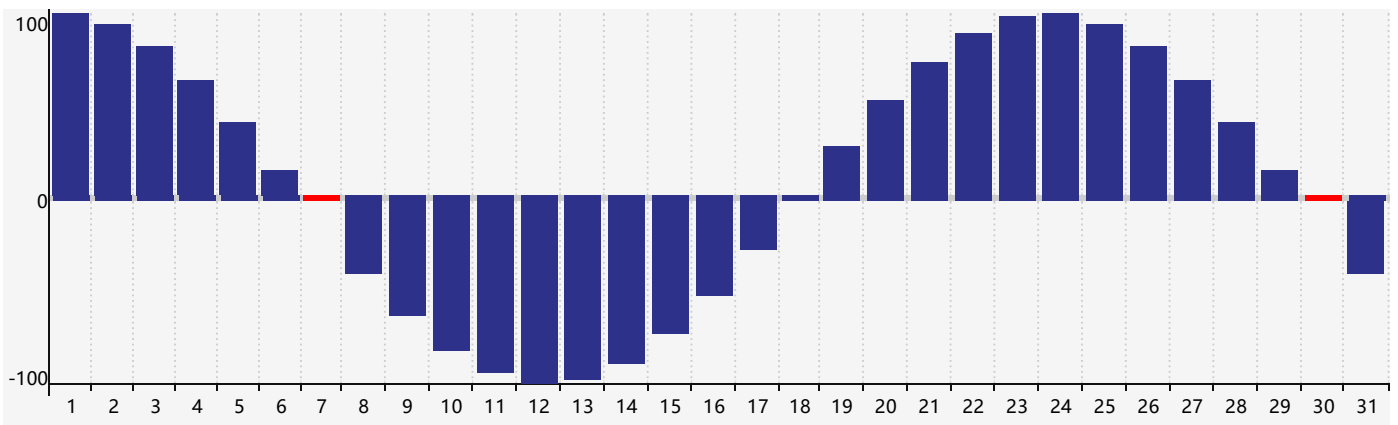

July 2017 Intellectual Biorhythm Charts

July 2017 Emotional Biorhythm Charts

July 2017 Physical Biorhythm Charts

July 2017

SUN	MON	TUE	WED	THU	FRI	SAT
25 Intellectual 	26 	27 	28 	29 Emotional 	30 	1
2 	3 	4 	5 	6 	7 Physical 	8
9 	10 	11 	12 	13 	14 	15
16 	17 	18 	19 	20 	21 	22
23 	24 	25 	26 	27 Emotional 	28 Intellectual 	29
30 Physical 	31 	1 	2 	3 	4 	5