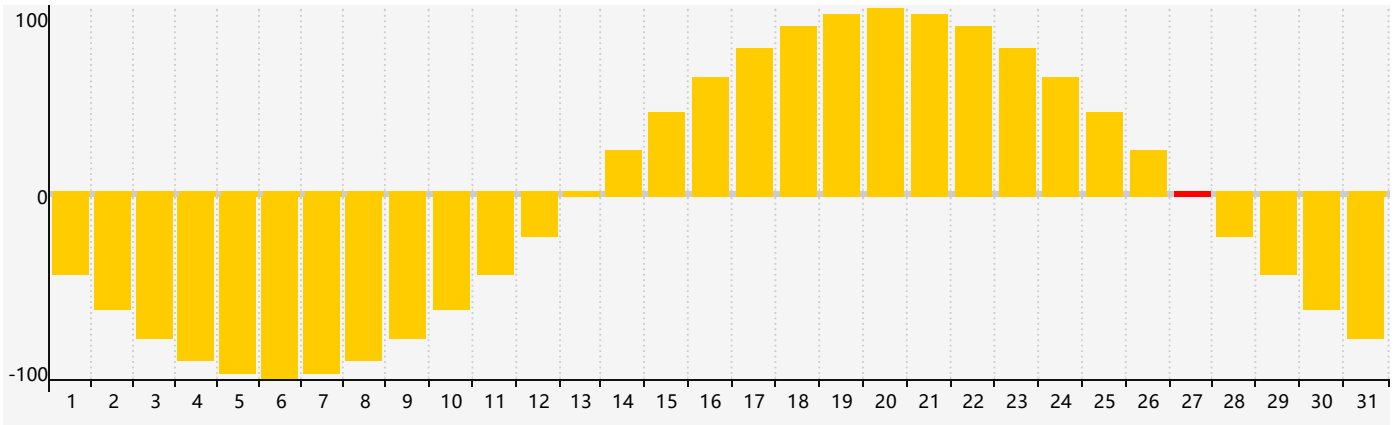

July 2017 Intellectual Biorhythm Charts

July 2017 Emotional Biorhythm Charts

July 2017 Physical Biorhythm Charts

July 2017

SUN	MON	TUE	WED	THU	FRI	SAT
25 Intellectual 	26 	27 	28 	29 Emotional 	30 	1
2 	3 	4 	5 	6 	7 Physical 	8
9 	10 	11 	12 	13 	14 	15
16 	17 	18 	19 	20 	21 	22
23 	24 	25 	26 	27 Emotional 	28 Intellectual 	29
30 Physical 	31 	1 	2 	3 	4 	5