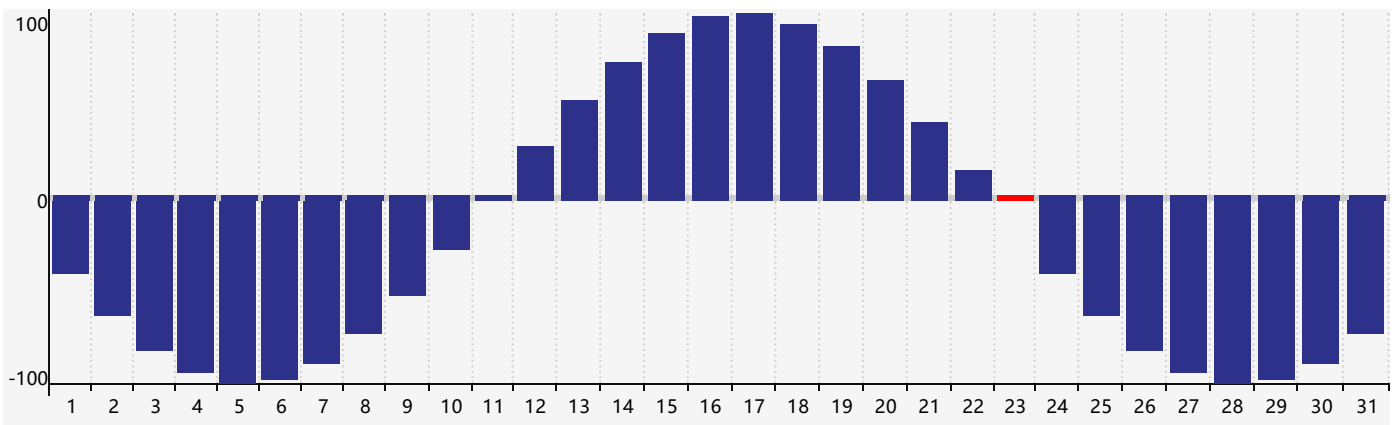

July 2017 Intellectual Biorhythm Charts

July 2017 Emotional Biorhythm Charts

July 2017 Physical Biorhythm Charts

July 2017

SUN	MON	TUE	WED	THU	FRI	SAT
25	26	27	28	29	30 <small>Physical</small>	1
2	3 <small>Intellectual</small>	4	5	6 <small>Emotional</small>	7	8
9	10	11	12	13	14	15
16	17	18	19	20	21	22
23 <small>Physical</small>	24	25	26	27	28	29
30	31	1	2	3 <small>Emotional</small>	4	5 <small>Intellectual</small>