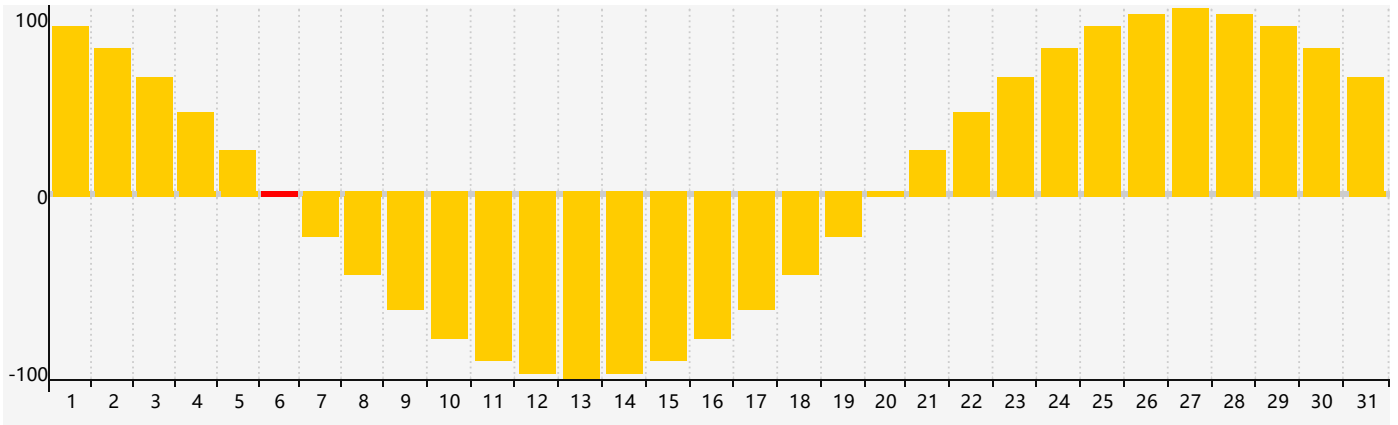

July 2017 Intellectual Biorhythm Charts

July 2017 Emotional Biorhythm Charts

July 2017 Physical Biorhythm Charts

July 2017

SUN	MON	TUE	WED	THU	FRI	SAT
25	26	27	28	29	30 <small>Physical</small>	1
2	3 <small>Intellectual</small>	4	5	6 <small>Emotional</small>	7	8
9	10	11	12	13	14	15
16	17	18	19	20	21	22
23 <small>Physical</small>	24	25	26	27	28	29
30	31	1	2	3 <small>Emotional</small>	4	5 <small>Intellectual</small>