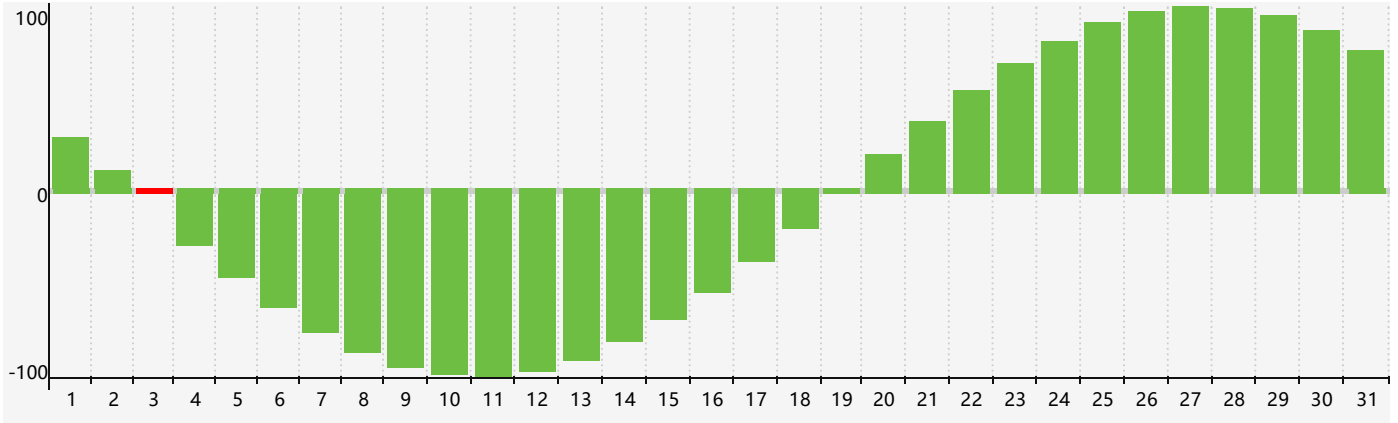

July 2017 Intellectual Biorhythm Charts

July 2017 Emotional Biorhythm Charts

July 2017 Physical Biorhythm Charts

July 2017

SUN	MON	TUE	WED	THU	FRI	SAT
25	26	27	28	29	30 <small>Physical</small>	1
2	3 <small>Intellectual</small>	4	5	6 <small>Emotional</small>	7	8
9	10	11	12	13	14	15
16	17	18	19	20	21	22
23 <small>Physical</small>	24	25	26	27	28	29
30	31	1	2	3 <small>Emotional</small>	4	5 <small>Intellectual</small>